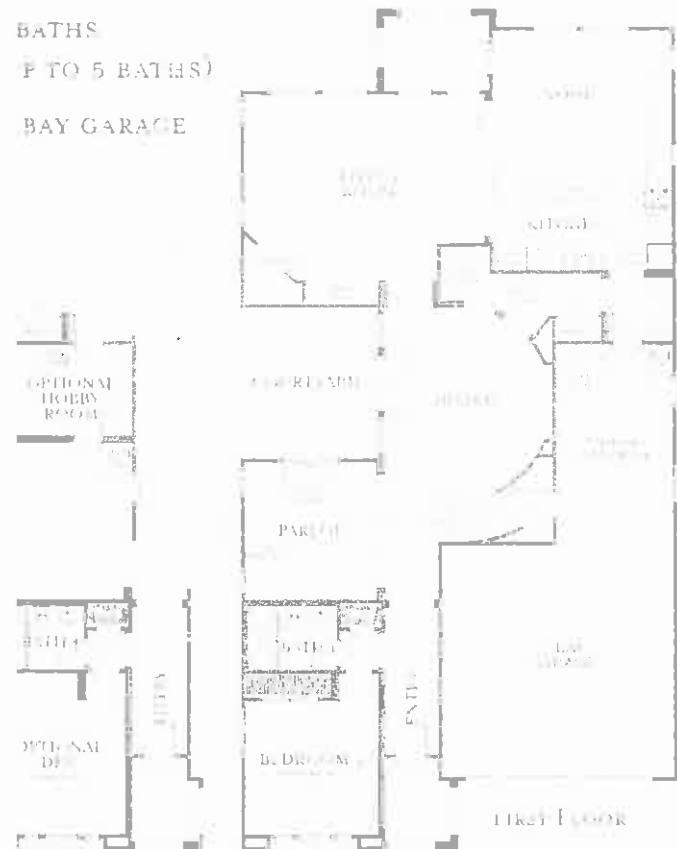

OCEAN MIST

RESIDENCE TWO

3,994 SQ. FT.
(UP TO 5,480 SQ. FT.)

4 BEDROOMS
(UP TO 5 BEDROOMS)

4 BATHS
(UP TO 5 BATHS)

3 BAY GARAGE

SEA STONE

RESIDENCE TWO X

3,095 SQ. FT.
(UP TO 5,482 SQ. FT.)

4 BEDROOMS
(UP TO 5 BEDROOMS)

4 BATHS
(UP TO 5 BATHS)

3 BAY GARAGE