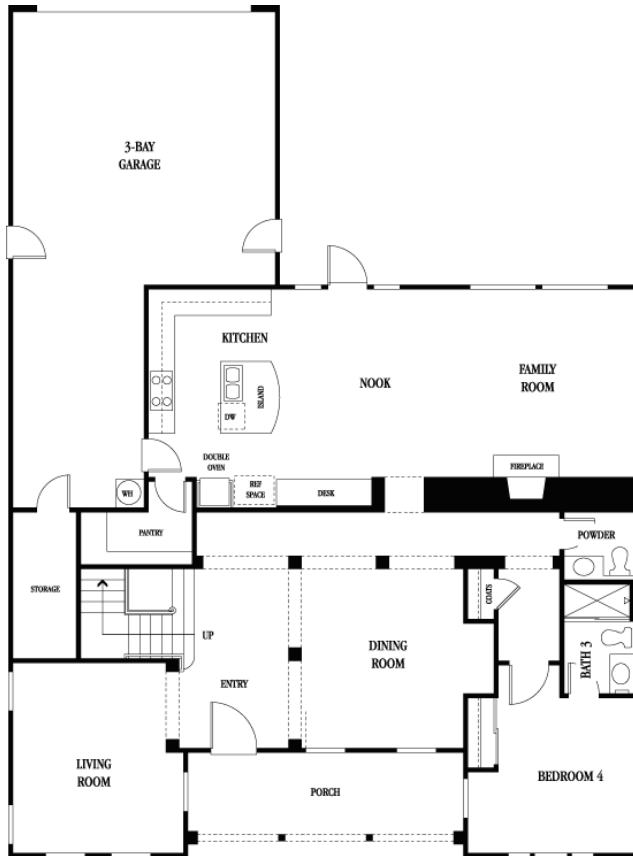

# Residence 1

2 Story  
3 Bedroom, 2.5 BA  
2,812 sq. ft. (approx.)  
2 Car Garage

## Residence 2

2 Story  
 4 Bedroom, 3.5 BA  
 3,019 sq. ft. (approx.)  
 3 Car Garage

## Residence 3

2 Story  
 4 Bedroom + Den, 3.5 BA  
 3,092 sq. ft. (approx.)  
 3 Car Garage