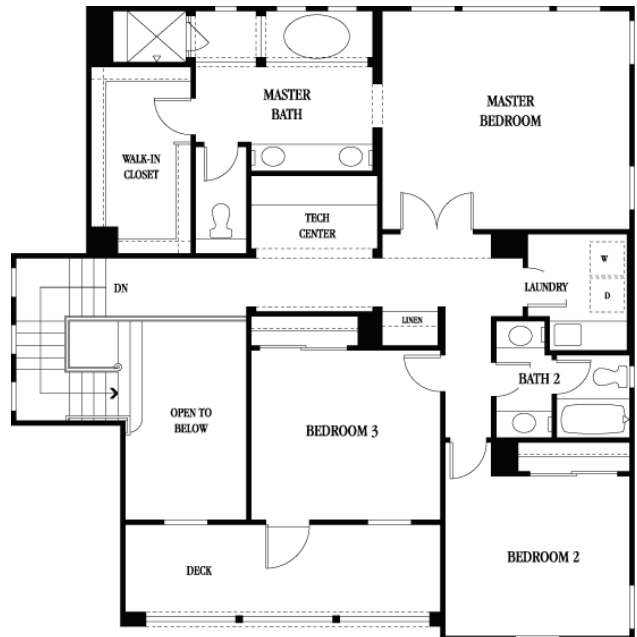

# Residence 1

2 Story  
3 Bedroom, 2.5 BA  
2,812 sq. ft. (approx.)  
2 Car Garage

## Residence 2

2 Story  
 4 Bedroom, 3.5 BA  
 3,019 sq. ft. (approx.)  
 3 Car Garage

## Residence 3

2 Story  
 4 Bedroom + Den, 3.5 BA  
 3,092 sq. ft. (approx.)  
 3 Car Garage