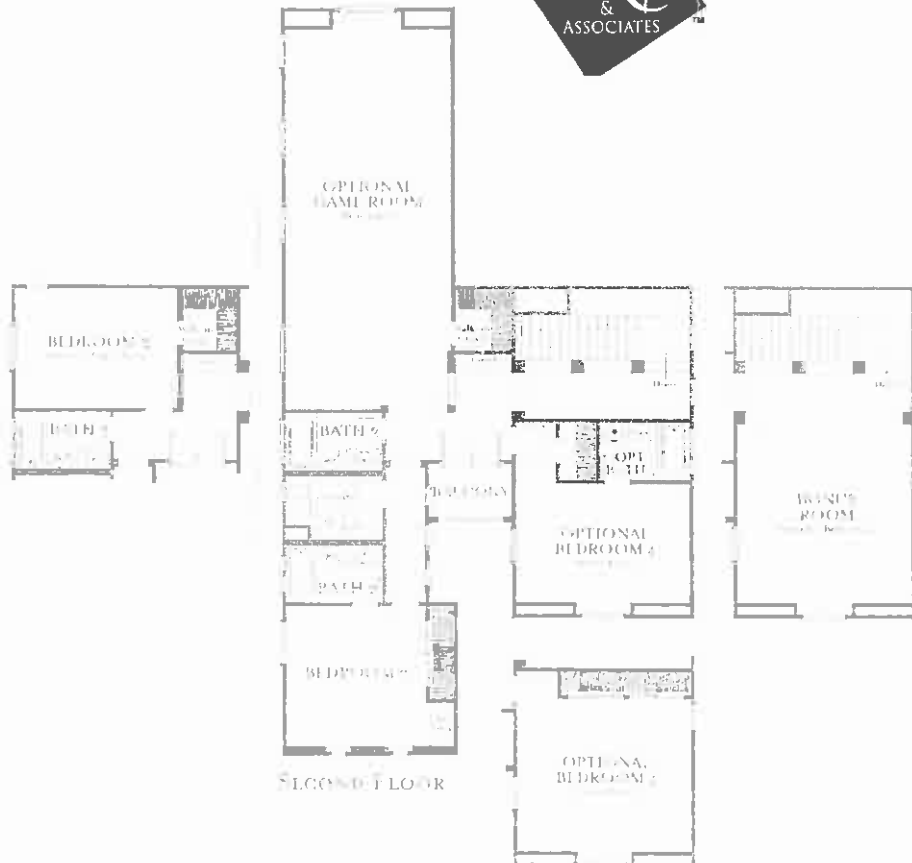

## RESIDENCE ONE

2,791 SQ. FT.

(UP TO 3,129 SQ. FT.)

3 BEDROOMS

(UP TO 4 BEDROOMS)

3 1/2 BATHS

(UP TO 4 1/2 BATHS)

2-BAY GARAGE

PLUS STORAGE

FIRST FLOOR

SECOND FLOOR