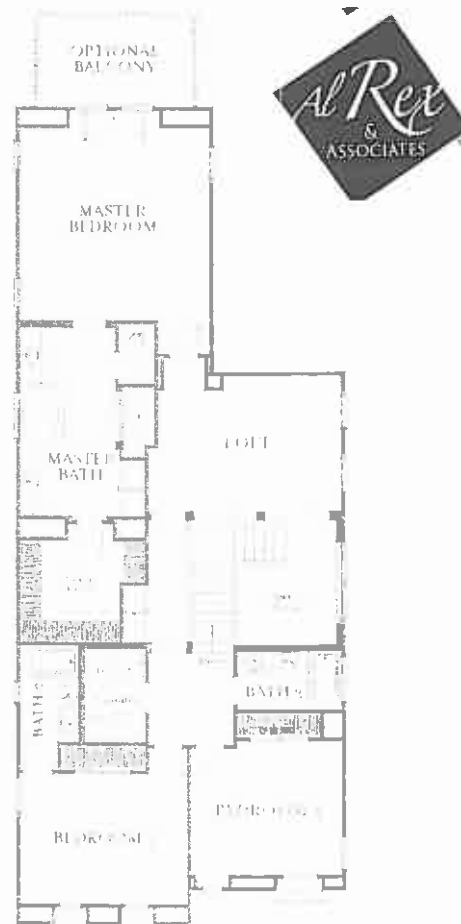

SERENITY RESIDENCE TWO

2,851 SQ. FT.

4 BEDROOMS

4 BATHS

2-BAY GARAGE

FIRST FLOOR

SECOND FLOOR