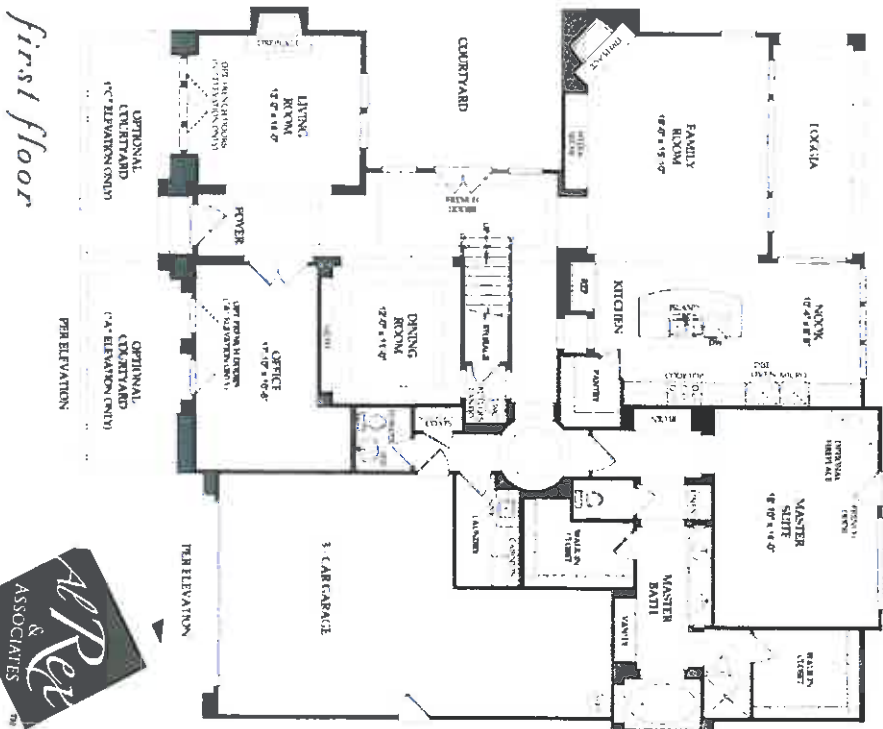

residence 2a ~ Spanish Colonial
(as modeled)

“ There is no sanctuary of virtue like home. ”
— Edward Everett

residence 2c ~ Tuscan

residence 2d ~ European Country

Renderings are artist's interpretations and are not intended as an exact replica of homes or landscapes. French doors, windows and iron walls vary per elevation. Please see a sales associate for details.

residence 100

4,092 Square Feet ~ Two-Story ~ Four Bedrooms ~ Bonus Room ~ Office
 Four and One-Half Baths ~ Three-Car Garage
 OPTIONAL: Courtyard ("A" & "C" Elevations Only), Fireplace at Master Suite,
 French Doors at Living Room ("C" Elevation Only), French Doors at Office ("A" Elevation Only)

first floor

second floor

For our convenience, we have to improve our website. Please always reserve the right to make changes or modifications to plan specifications, materials, features, or floor plans without notice. Item dimensions are approximate and actual square footage may vary by elevation. French doors, courtyard and two walk-in closets are optional. Please see a sales associate for details.