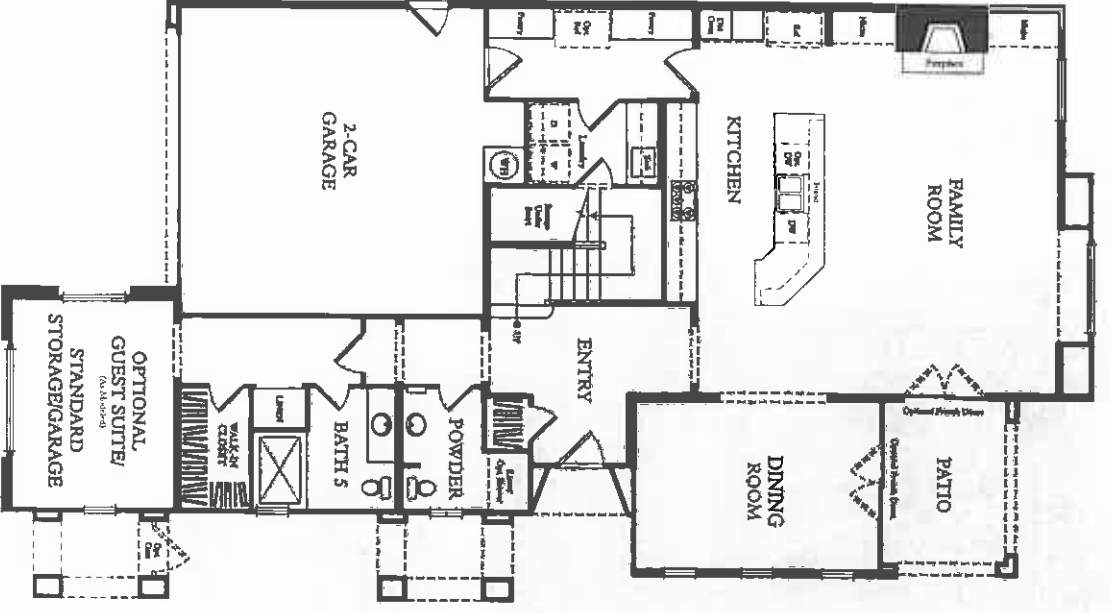

# Residence FOUR

THIS IS THE HOME everyone will want to come to be for celebrations and game nights. The large family and bonus rooms, a covered patio and island kitchen make the perfect place for entertainment.

Approx. 3,149 to 3,314 Sq. Ft.

4 Bedrooms

4 Bathrooms

Formal Dining Room

Family Room

Bonus Room

2-Car Garage with Storage

Optional Guest Suite with Bathroom, 5 and Powder Room, at Bedroom 4 and Storage

Optional Bedroom 5 at Bonus Room

Residence  
4A

Residence  
4B

Residence  
4C

(AS MODELED)

.....  
**FIRST**  
*Floor*  
 .....

.....  
**SECOND**  
*Floor*  
 .....

Porches, windows, walls, doors and decks vary per elevation. William Lyon Homes reserves the right to change product, design, specifications, materials, prices and terms without prior notice.