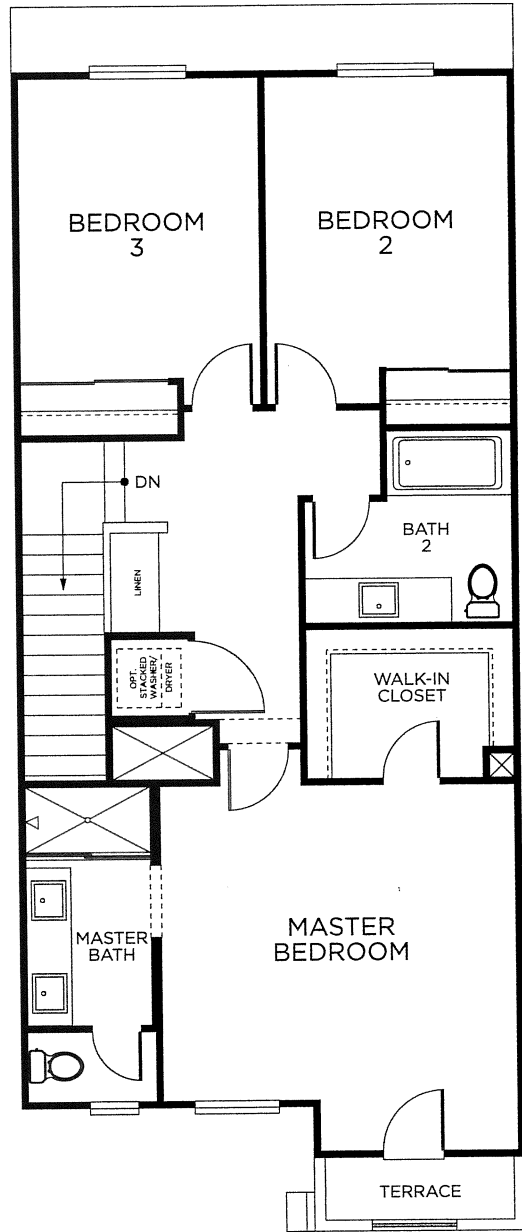

Agave at The Preserve
PLAN 1

1,420 Sq. Ft. 🌿 3 Bedrooms 🌿 2.5 Bathrooms

FIRST FLOOR

SECOND FLOOR