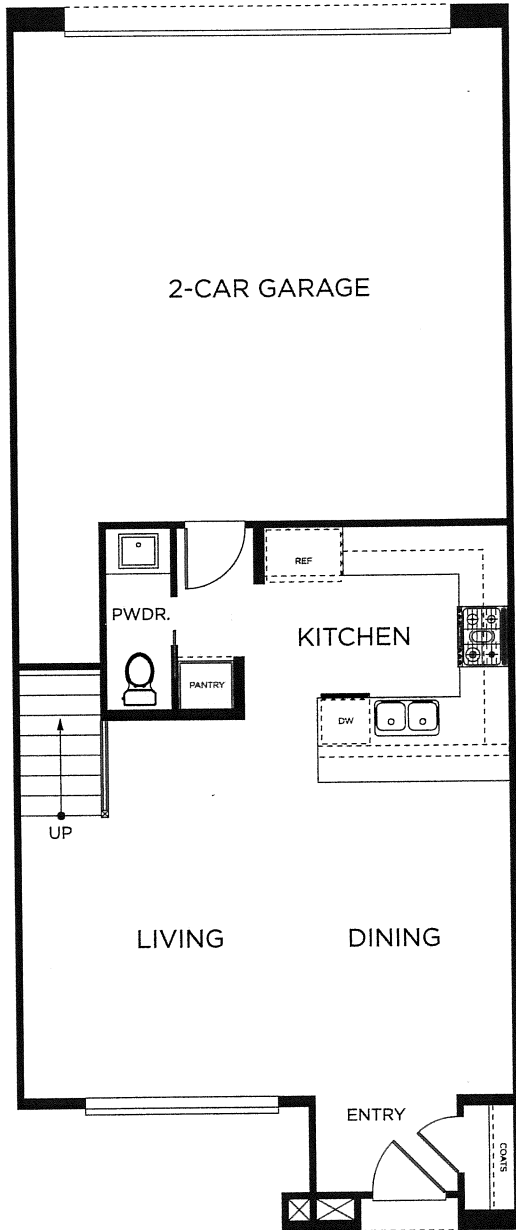

Agave at The Preserve
PLAN 1

1,420 Sq. Ft. 🌿 3 Bedrooms 🌿 2.5 Bathrooms

FIRST FLOOR

SECOND FLOOR