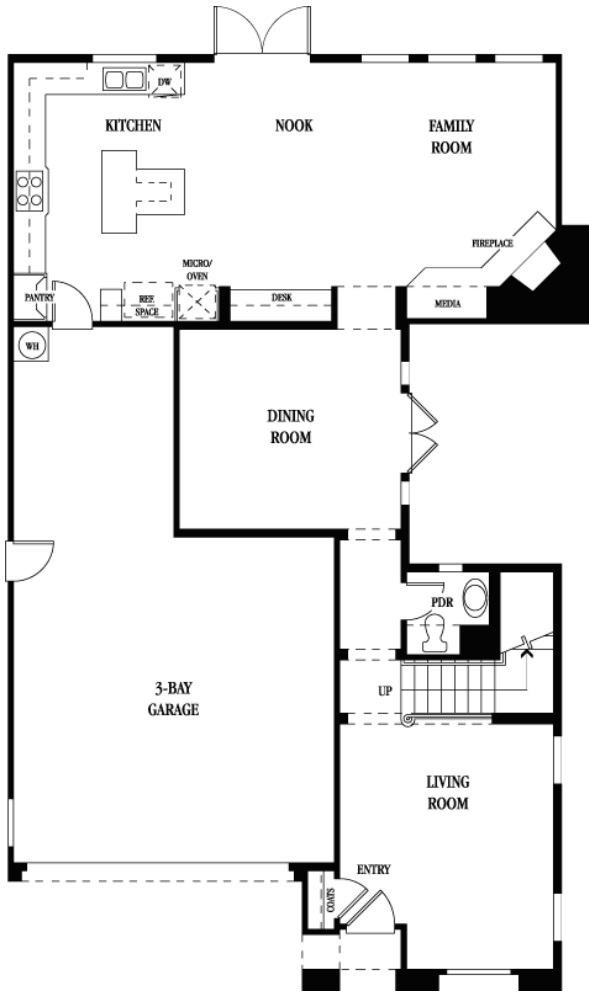

Residence 1

2 Story
4 Bedroom, 3 BA
2,100 sq. ft. (approx.)
2 Car Garage

Residence 2

2 Story
4 Bedroom, 2.5 BA
2,200 sq. ft. (approx.)
2 Car Garage

Residence 3

2 Story
3 Bedroom + Loft, 2.5 BA
2,500 sq. ft. (approx.)
3 Car Garage

Residence 4

2 Story
 4 BR + Loft, 3 BA
 2,600 sq. ft. (approx.)
 2 Car Garage