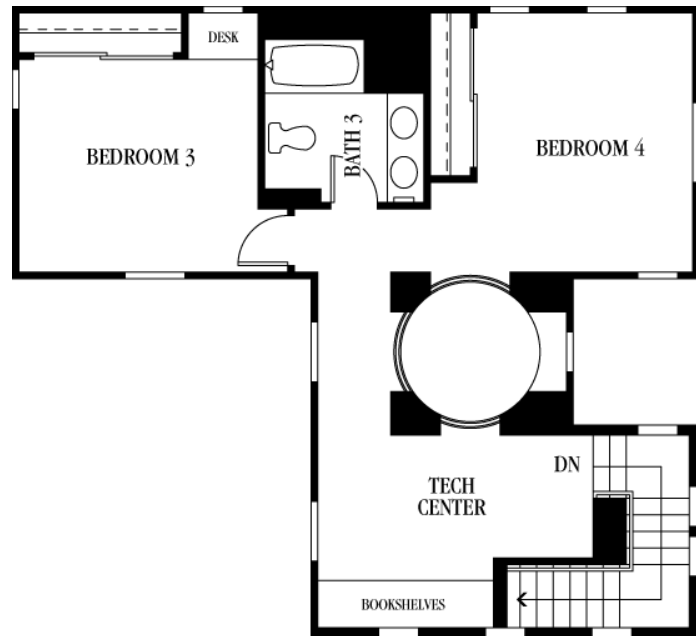

Residence 1

2 Story
4 Bedroom, 3 BA
2,100 sq. ft. (approx.)
2 Car Garage

Residence 2

2 Story
4 Bedroom, 2.5 BA
2,200 sq. ft. (approx.)
2 Car Garage

Residence 3

2 Story
3 Bedroom + Loft, 2.5 BA
2,500 sq. ft. (approx.)
3 Car Garage

Residence 4

2 Story
 4 BR + Loft, 3 BA
 2,600 sq. ft. (approx.)
 2 Car Garage