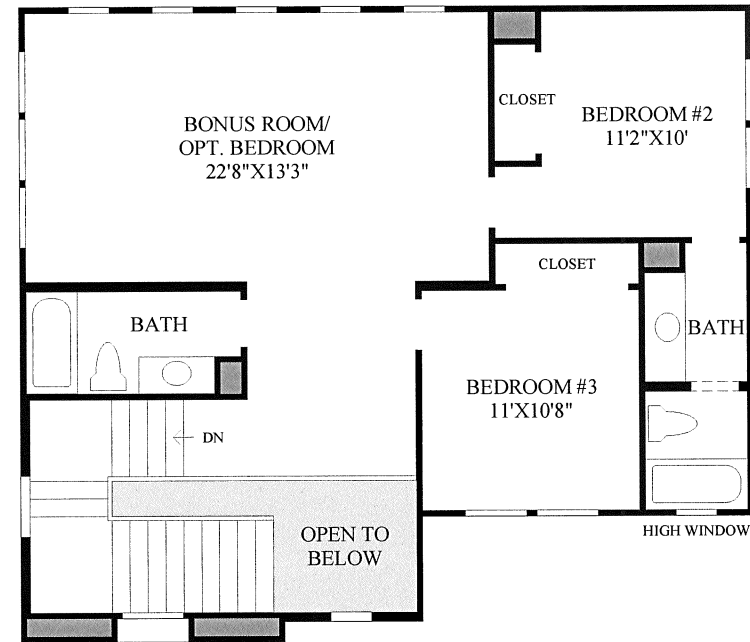

**First Floor**

SPANISH COLONIAL EXTERIOR DESIGN SHOWN

- THE CADENCIA HIGHLIGHTS**
- An attractive covered porch leads to a dramatic two-story foyer which offers extended views into the great room.
  - The splendid dining room includes an array of windows and access to the kitchen from an impressive butler pantry.
  - The superb kitchen is equipped with a plethora of counter space, as well as desirable center island and a pantry.
  - Neighboring the great room is a luxurious master bedroom which proudly displays various windows and a master bath that offers a 6' soaking tub, a dual-sink vanity, a private water closet, and an appealing walk-in closet.
  - Additional highlights include a superb bonus room and a convenient laundry.

**Second Floor**