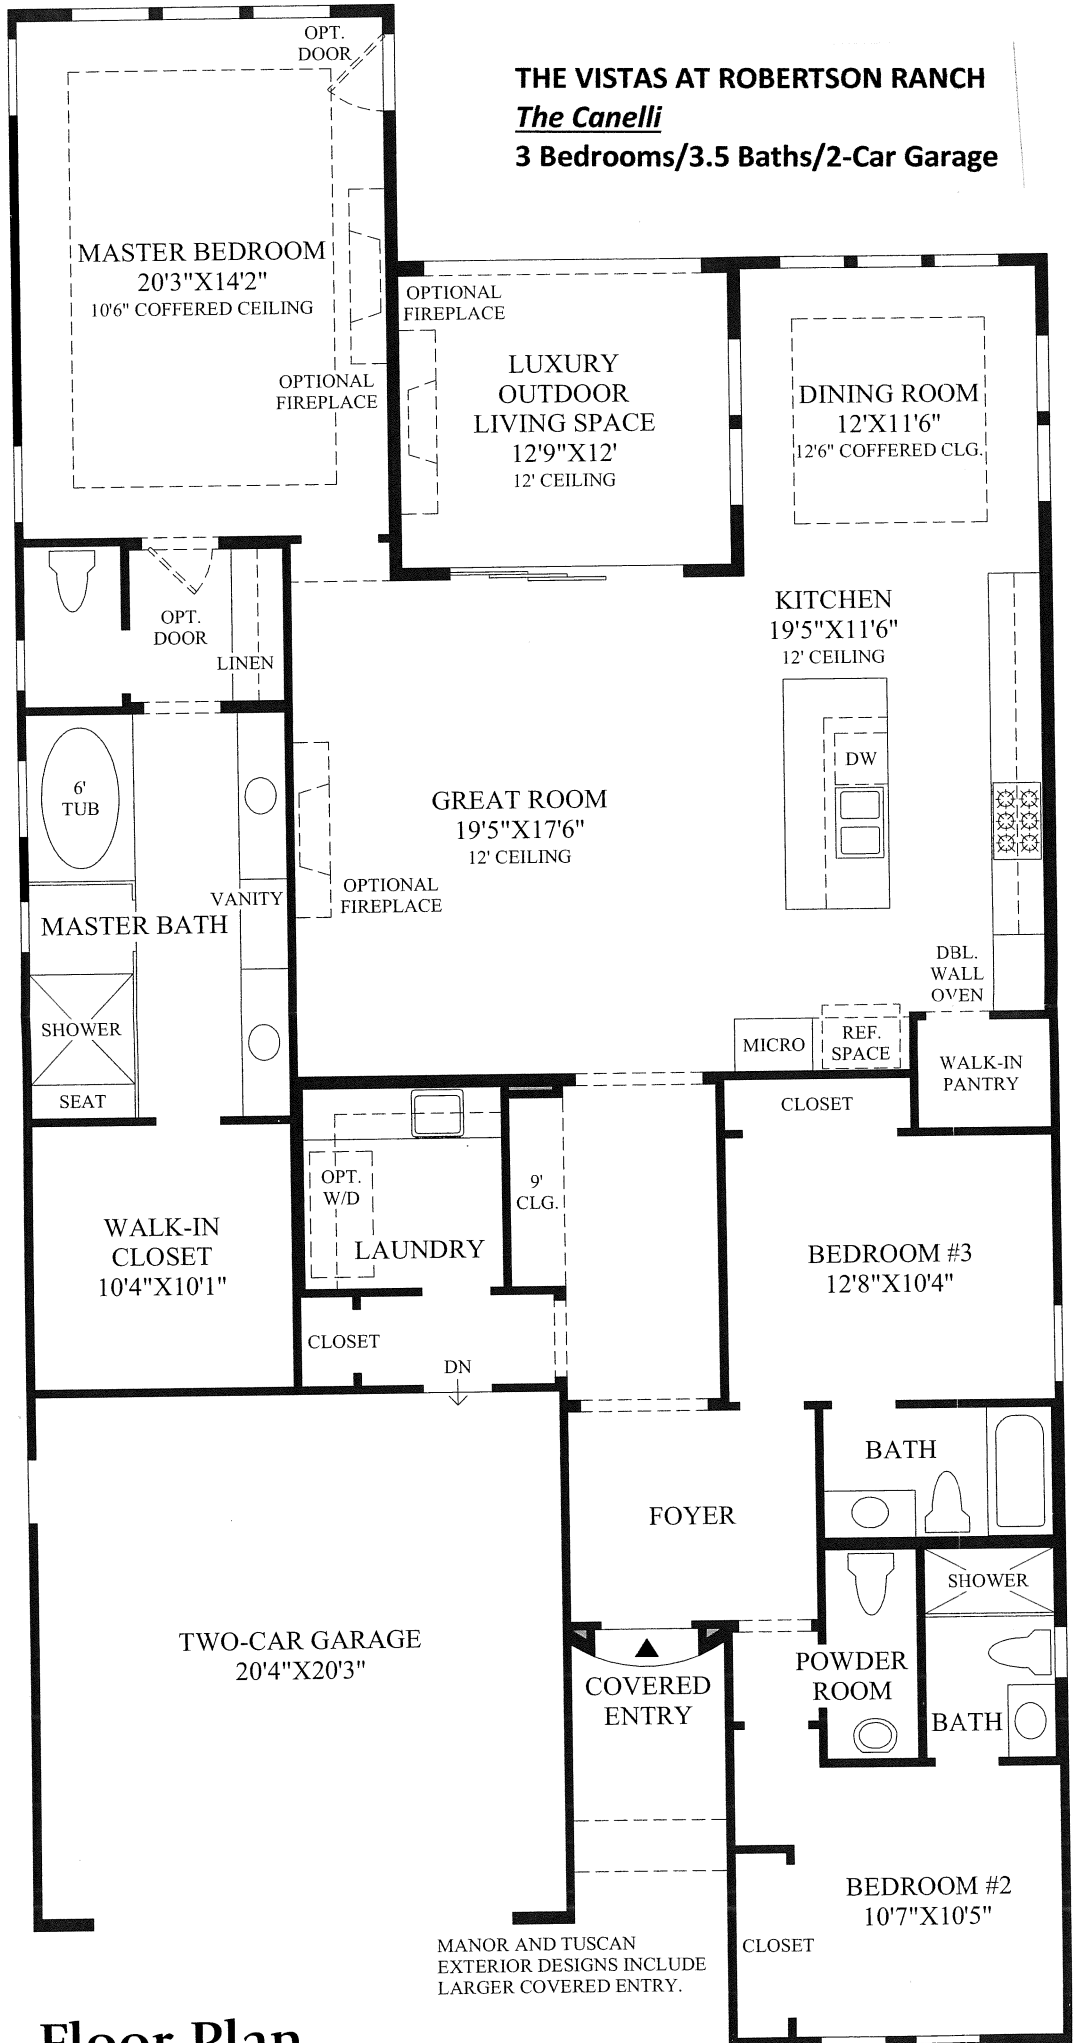

THE VISTAS AT ROBERTSON RANCH

The Canelli

3 Bedrooms/3.5 Baths/2-Car Garage

MANOR AND TUSCAN EXTERIOR DESIGNS INCLUDE LARGER COVERED ENTRY.

Floor Plan