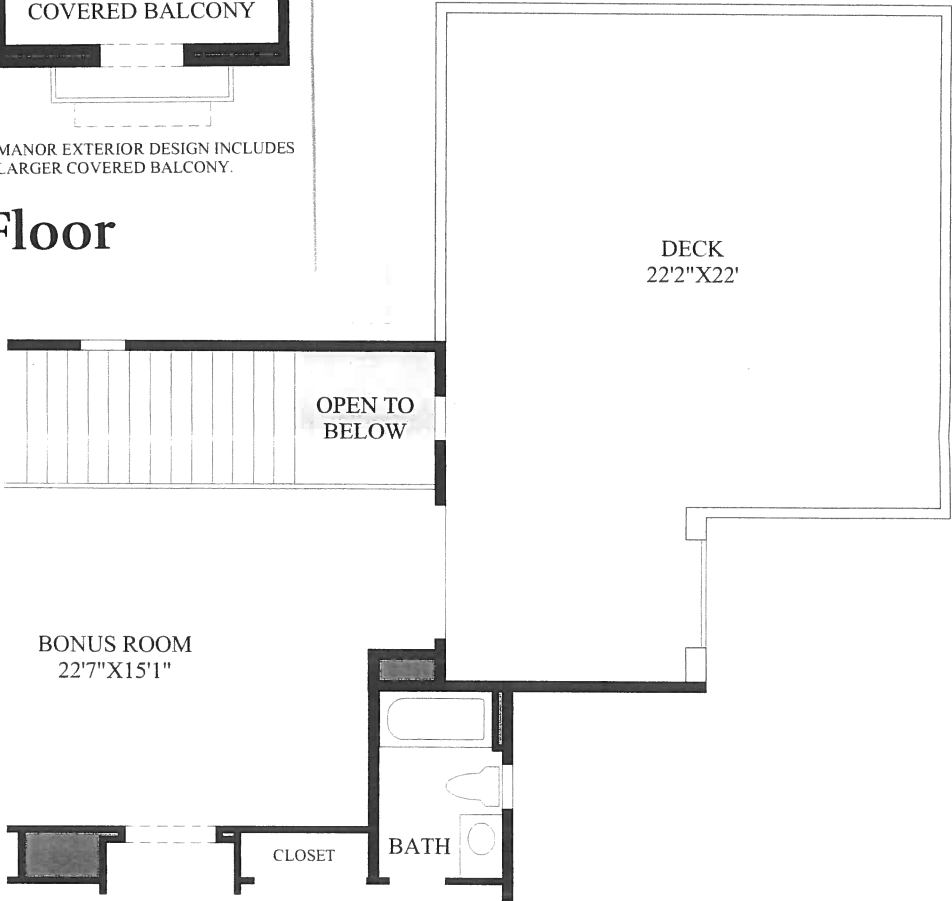

THE TERRACES AT ROBERTSON RANCH

The Costa Blanca

4 Bedrooms/4.5 Baths/2-Car Garage/3878 sq. ft.

First Floor

SPANISH COLONIAL EXTERIOR DESIGN SHOWN

THE TERRACES AT ROBERTSON RANCH

The Costa Blanca

4 Bedrooms/4.5 Baths/2-Car Garage/3878 sq. ft.

Second Floor

SHOWN WITH
OPTIONAL REAR DECK