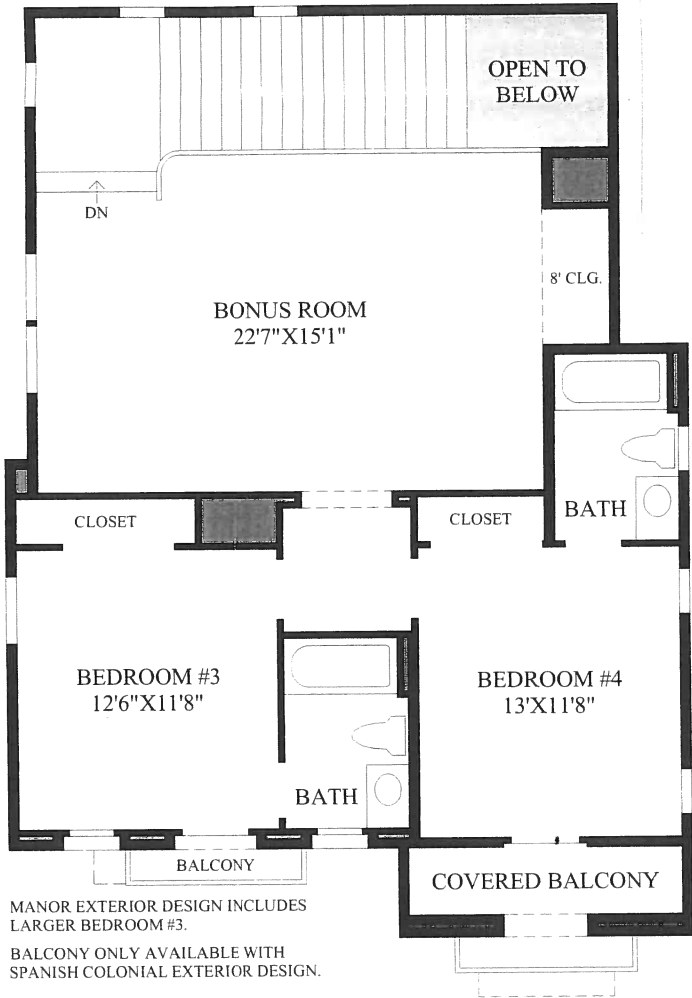

THE TERRACES AT ROBERTSON RANCH

The Costa Blanca

4 Bedrooms/4.5 Baths/2-Car Garage/3878 sq. ft.

First Floor

SPANISH COLONIAL EXTERIOR DESIGN SHOWN

THE TERRACES AT ROBERTSON RANCH

The Costa Blanca

4 Bedrooms/4.5 Baths/2-Car Garage/3878 sq. ft.

Second Floor

SHOWN WITH
OPTIONAL REAR DECK