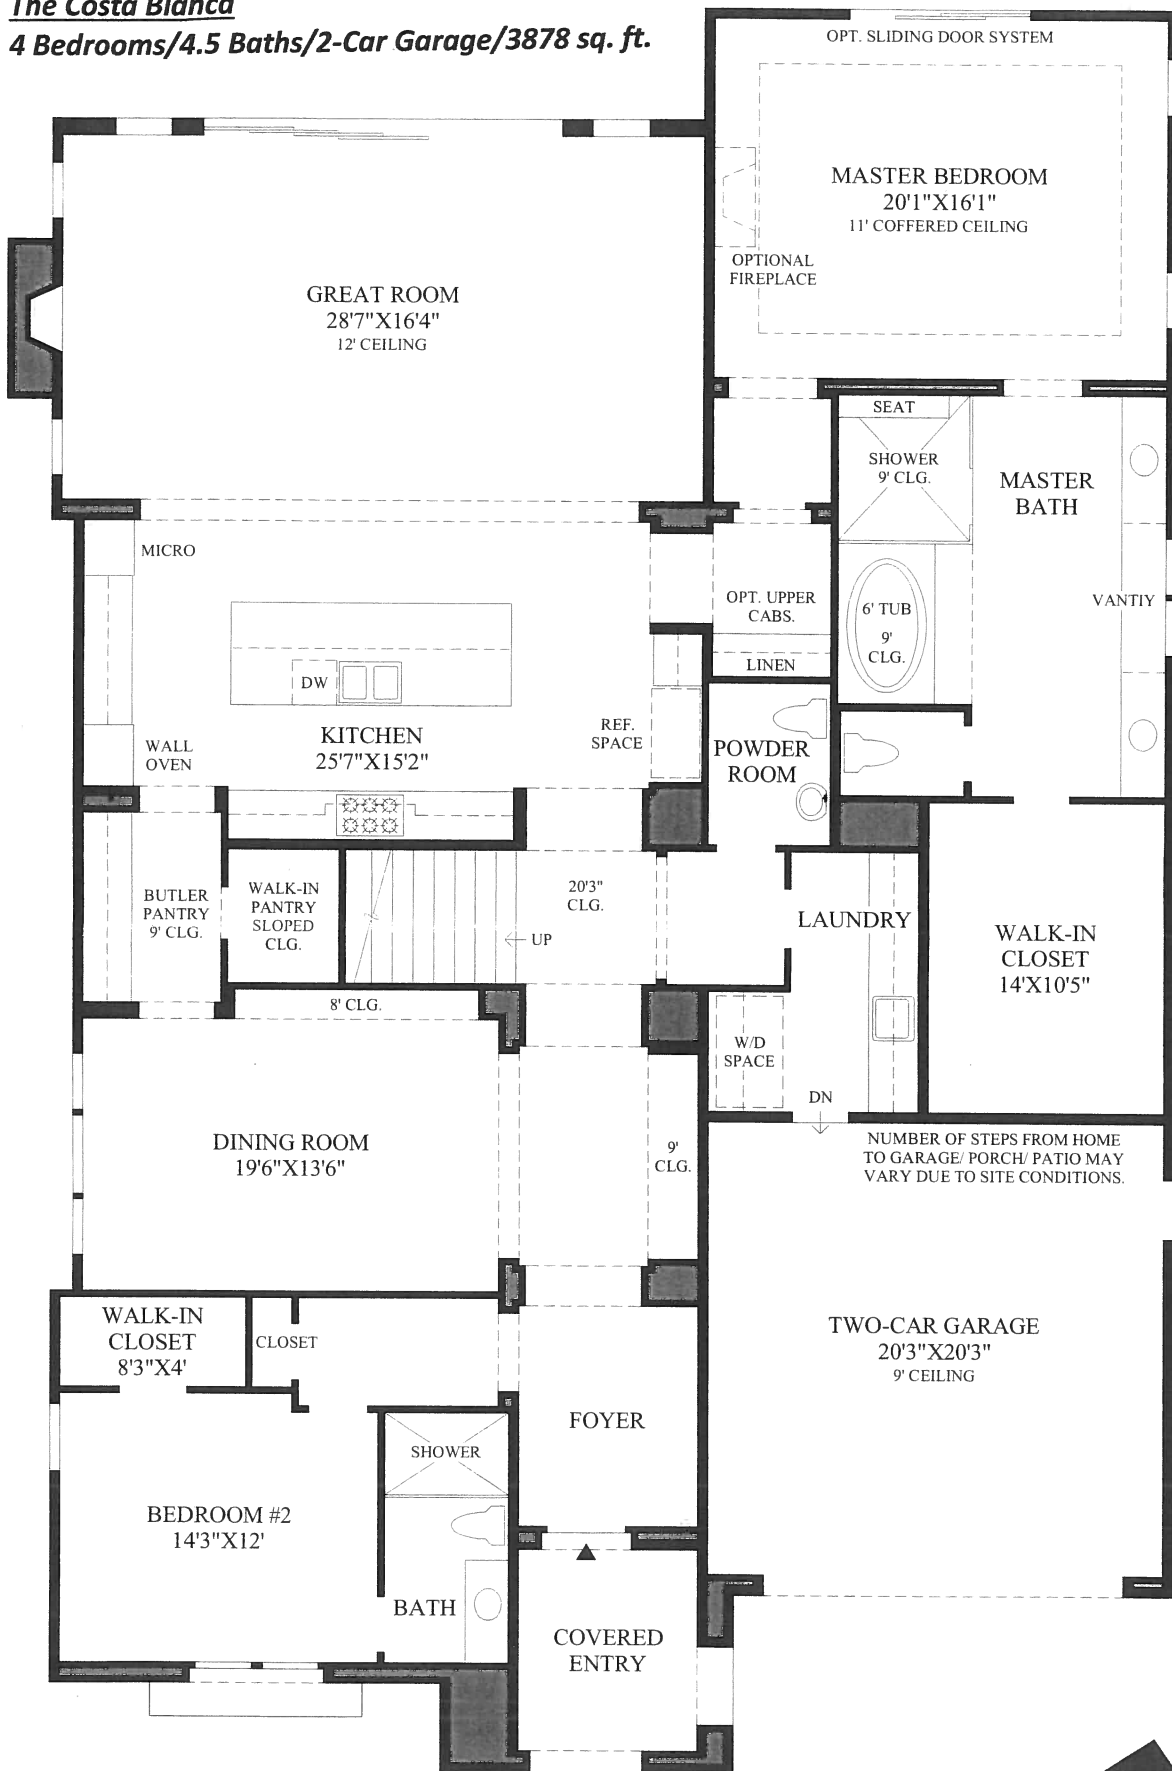

THE TERRACES AT ROBERTSON RANCH

The Costa Blanca

4 Bedrooms/4.5 Baths/2-Car Garage/3878 sq. ft.

First Floor

SPANISH COLONIAL EXTERIOR DESIGN SHOWN

THE TERRACES AT ROBERTSON RANCH

The Costa Blanca

4 Bedrooms/4.5 Baths/2-Car Garage/3878 sq. ft.

Second Floor

SHOWN WITH
OPTIONAL REAR DECK