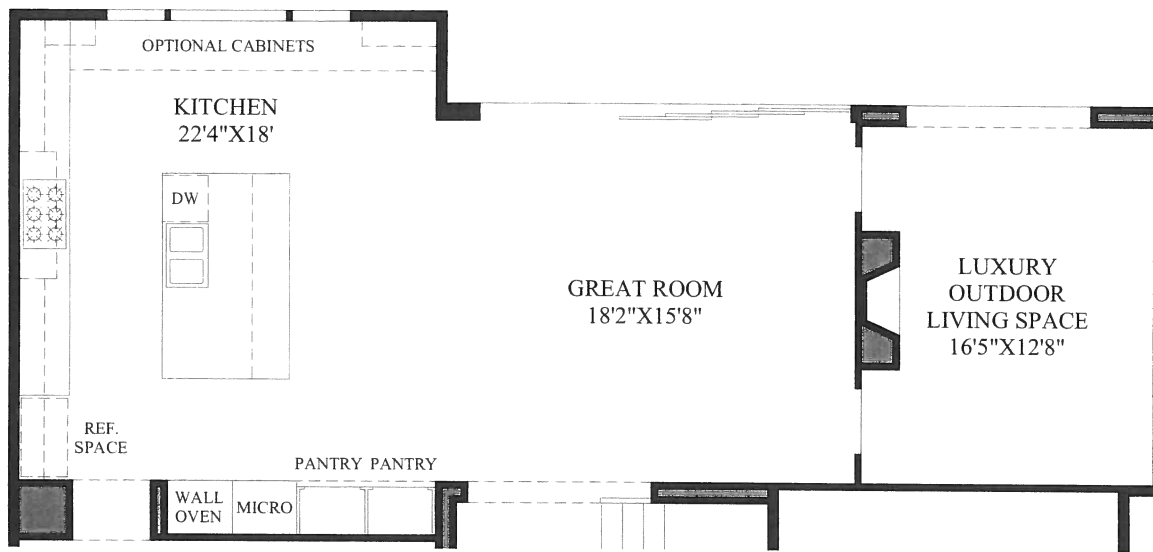

**THE TERRACES AT ROBERTSON RANCH**  
***The La Verde***  
**5 Bedrooms/5.5 Baths/2-Car Garage/4427 sq. ft.**

**First Floor**

**THE TERRACES AT ROBERTSON RANCH**  
***The La Verde***  
**5 Bedrooms/5.5 Baths/2-Car Garage/4427 sq. ft.**

**Second Floor**

**THE TERRACES AT ROBERTSON RANCH**  
***The La Verde***  
**5 Bedrooms/5.5 Baths/2-Car Garage/4427 sq. ft.**

SHOWN WITH OPTIONAL LUXURY OUTDOOR LIVING SPACE

## First Floor