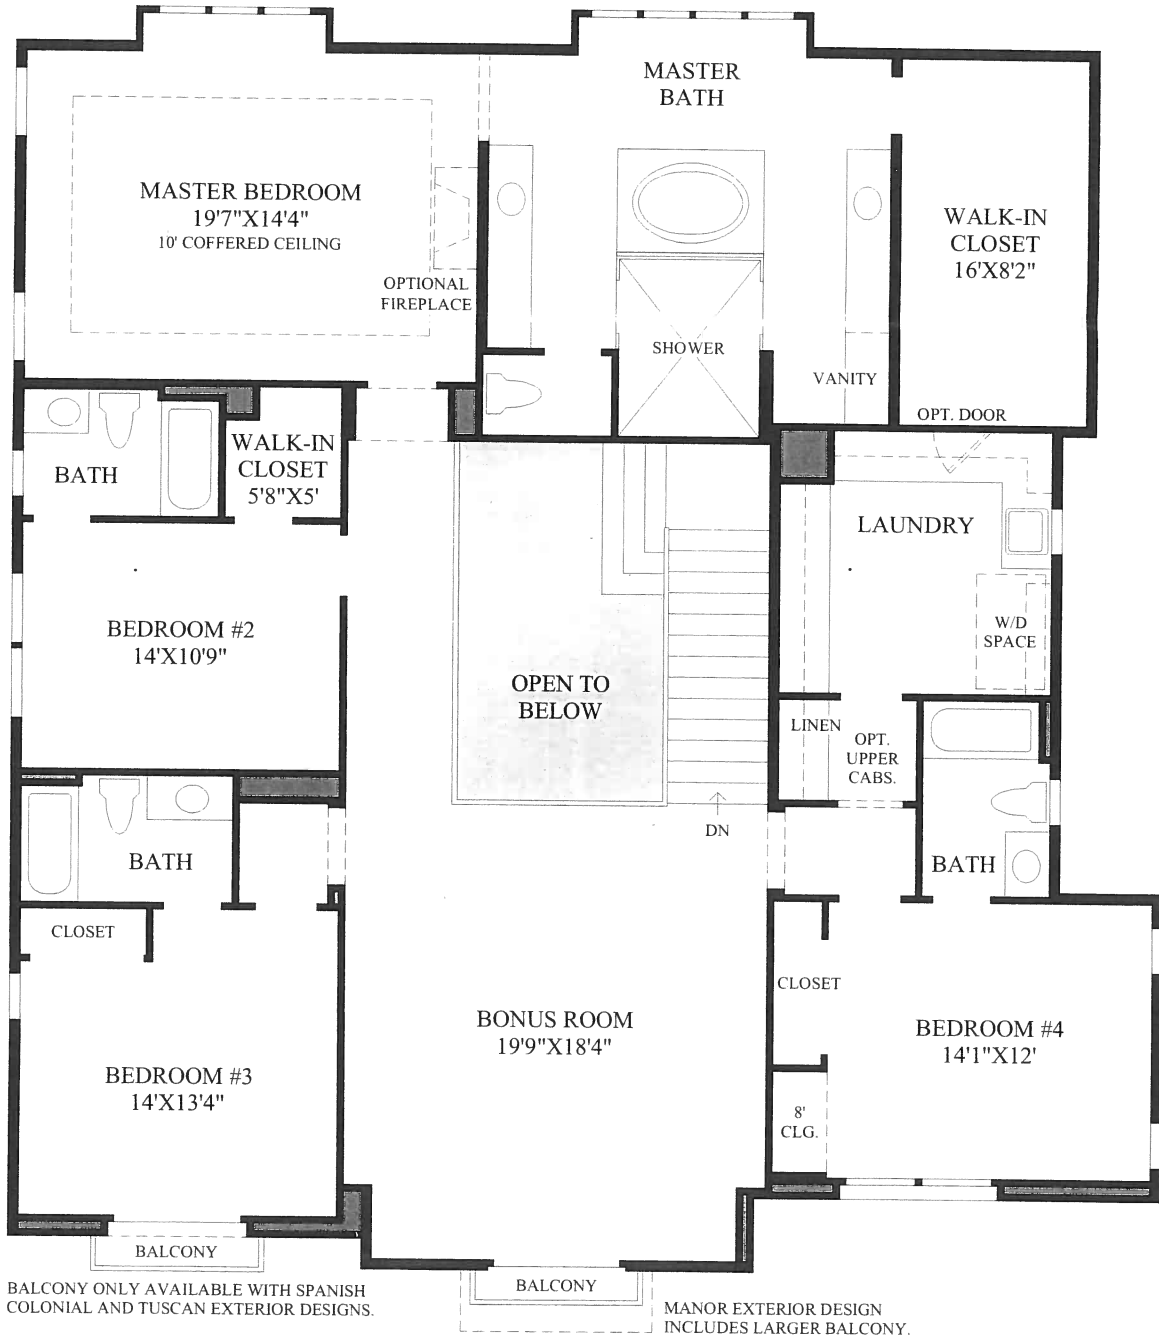

**THE TERRACES AT ROBERTSON RANCH**  
***The La Verde***  
**5 Bedrooms/5.5 Baths/2-Car Garage/4427 sq. ft.**

**First Floor**

**THE TERRACES AT ROBERTSON RANCH**  
***The La Verde***  
**5 Bedrooms/5.5 Baths/2-Car Garage/4427 sq. ft.**

**Second Floor**

**THE TERRACES AT ROBERTSON RANCH**  
***The La Verde***  
**5 Bedrooms/5.5 Baths/2-Car Garage/4427 sq. ft.**

SHOWN WITH OPTIONAL LUXURY OUTDOOR LIVING SPACE

## First Floor