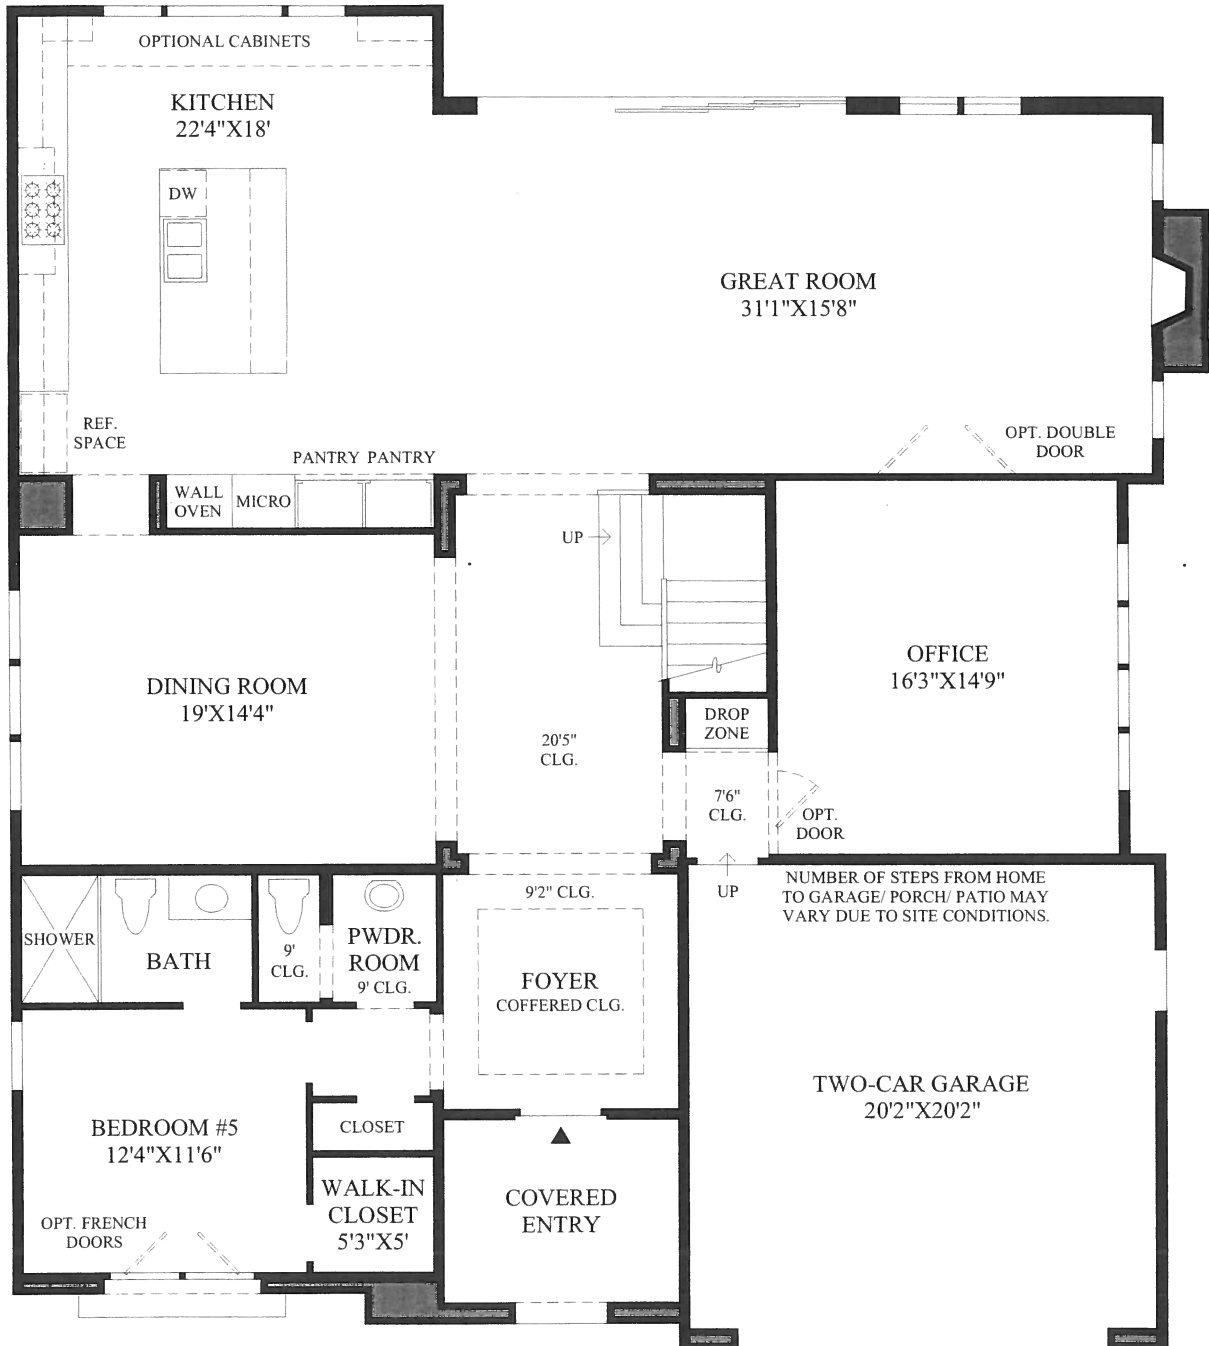

**THE TERRACES AT ROBERTSON RANCH**  
***The La Verde***  
**5 Bedrooms/5.5 Baths/2-Car Garage/4427 sq. ft.**

**First Floor**

**THE TERRACES AT ROBERTSON RANCH**  
***The La Verde***  
**5 Bedrooms/5.5 Baths/2-Car Garage/4427 sq. ft.**

**Second Floor**

**THE TERRACES AT ROBERTSON RANCH**  
***The La Verde***  
**5 Bedrooms/5.5 Baths/2-Car Garage/4427 sq. ft.**

SHOWN WITH OPTIONAL LUXURY OUTDOOR LIVING SPACE

## First Floor