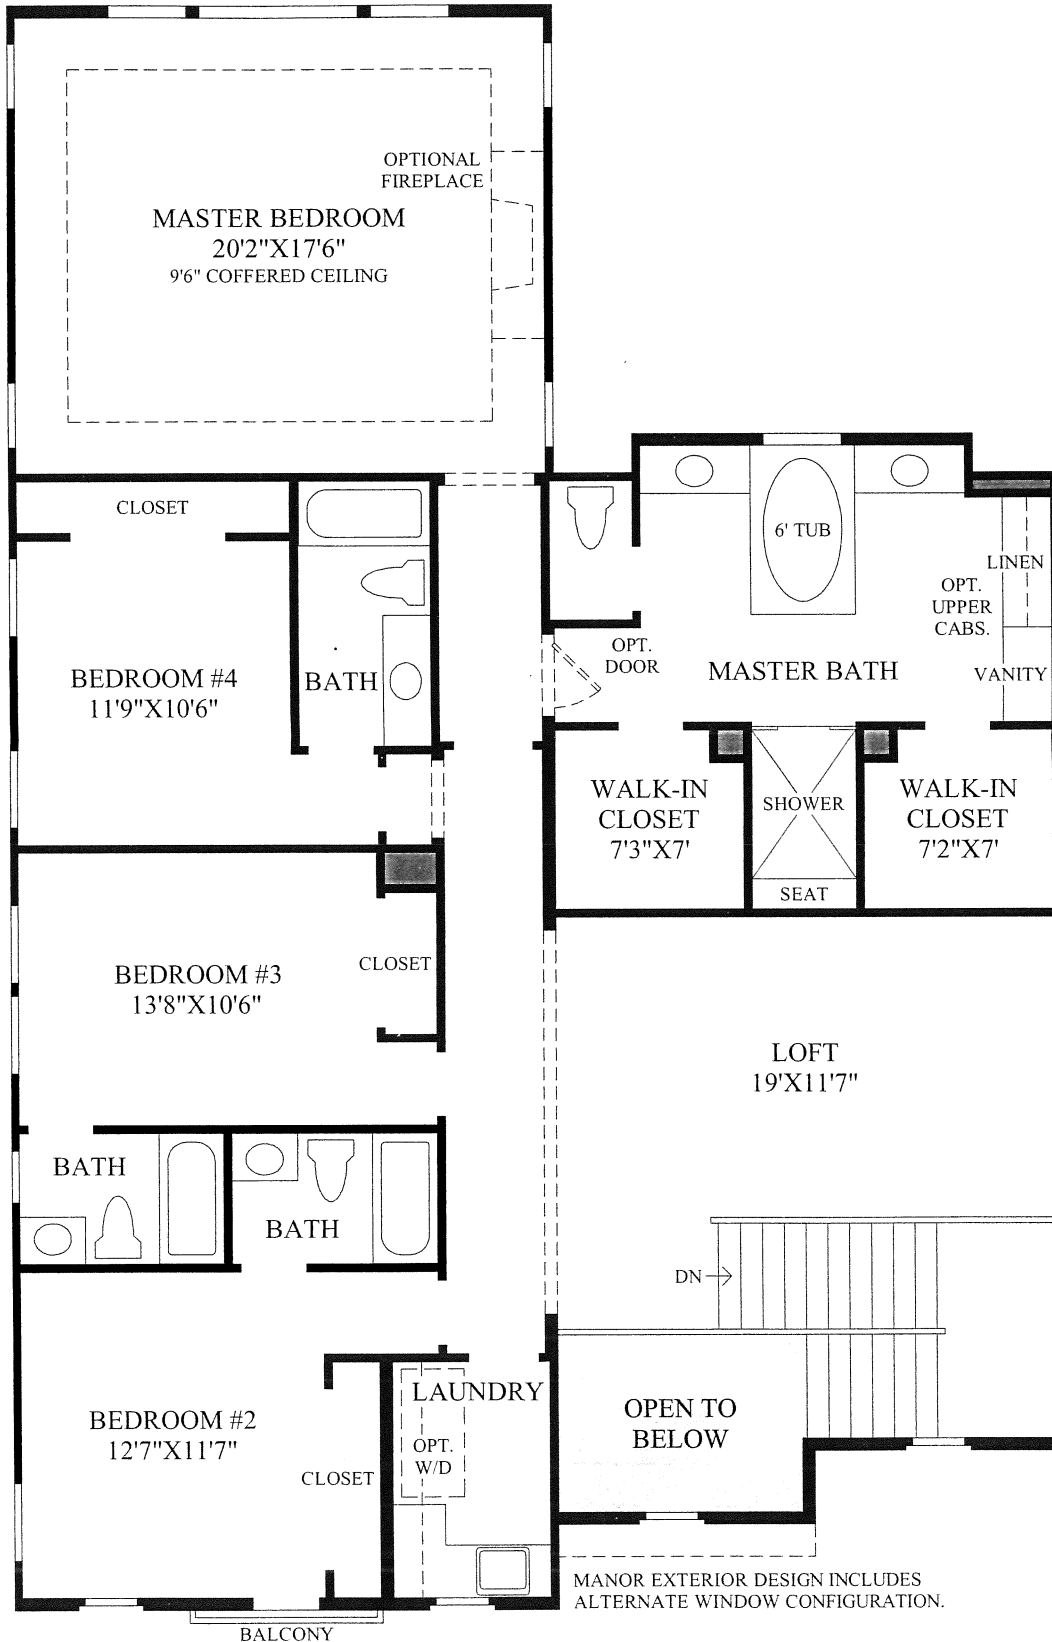

THE VISTAS AT ROBERTSON RANCH
The Montecina
5 Bedrooms/5.5 Baths/2-Car Garage

First Floor

THE VISTAS AT ROBERTSON RANCH
The Montecina
5 Bedrooms/5.5 Baths/2-Car Garage

MANOR EXTERIOR DESIGN INCLUDES ALTERNATE WINDOW CONFIGURATION.

BALCONY
 BALCONY ONLY AVAILABLE WITH SPANISH COLONIAL EXTERIOR DESIGN.

Second Floor