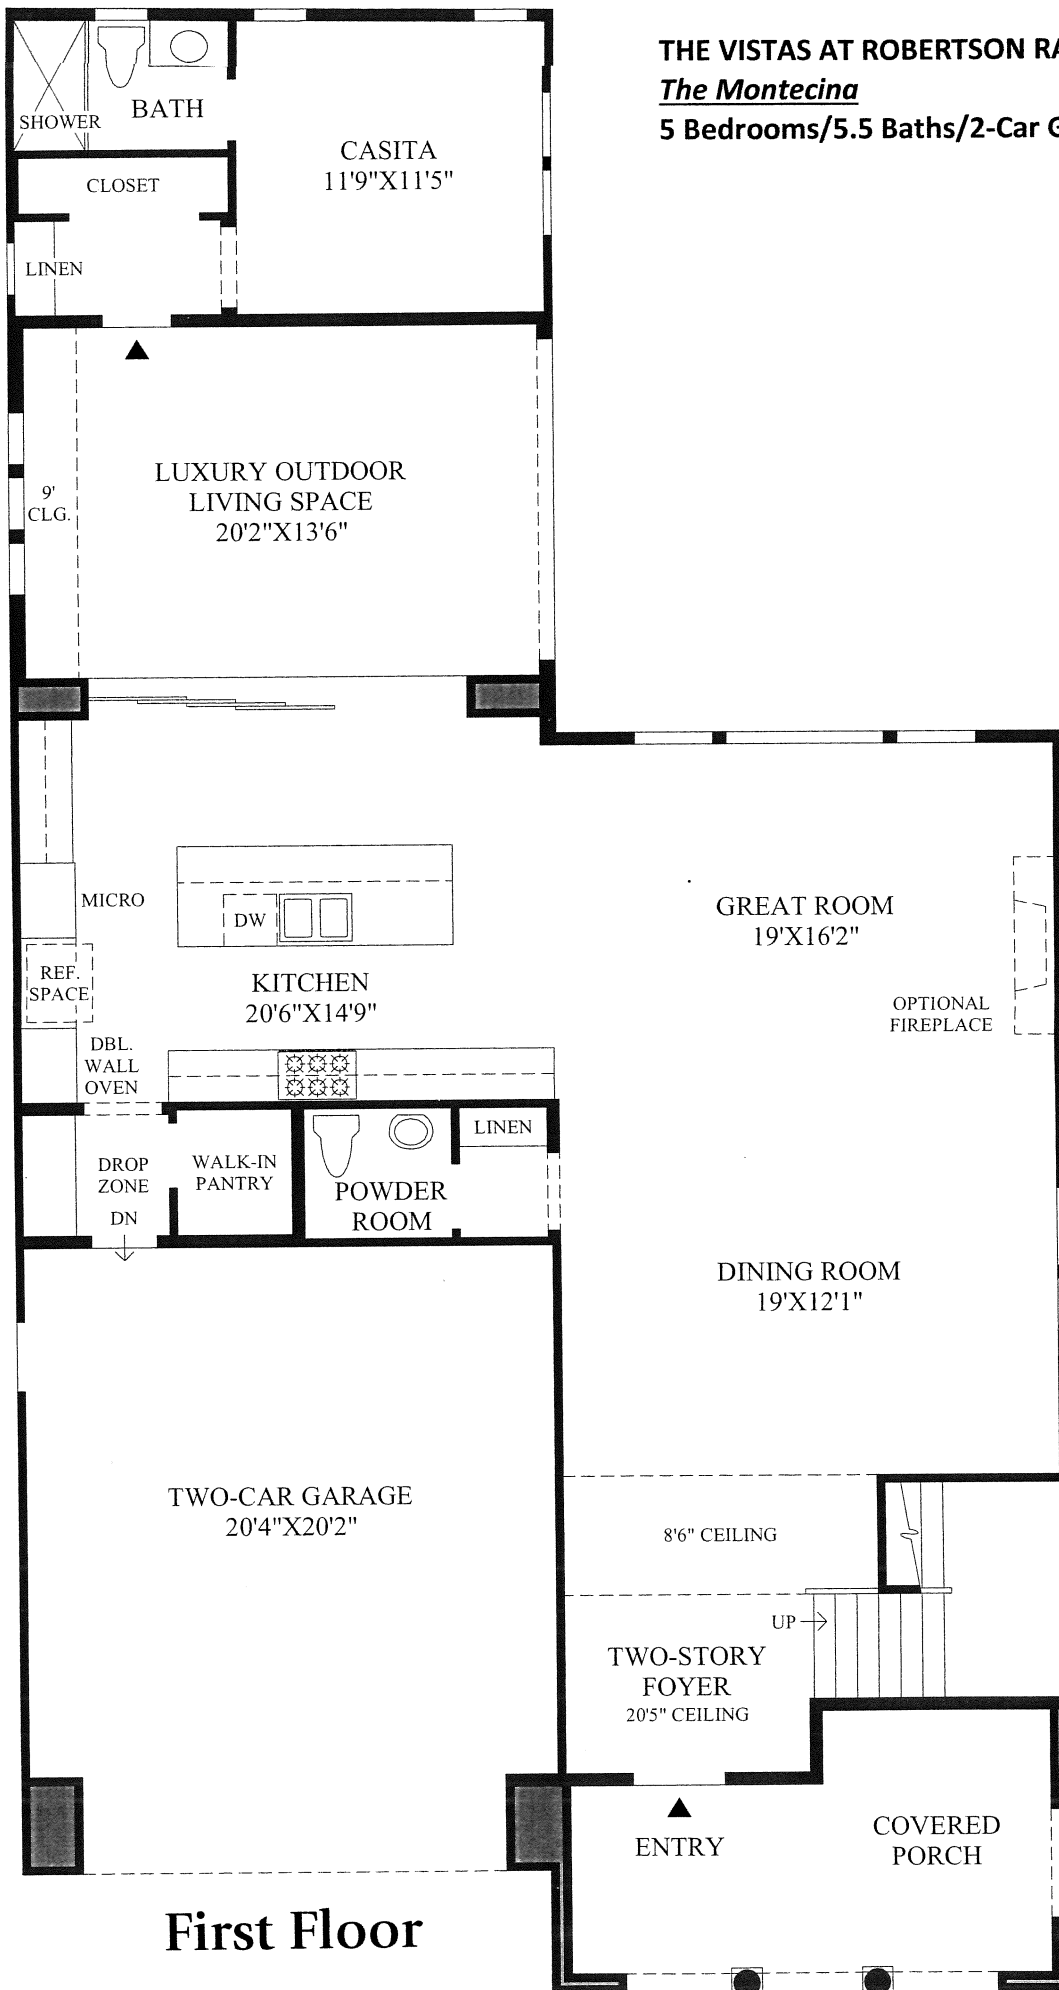

THE VISTAS AT ROBERTSON RANCH
The Montecina
5 Bedrooms/5.5 Baths/2-Car Garage

First Floor

THE VISTAS AT ROBERTSON RANCH
The Montecina
5 Bedrooms/5.5 Baths/2-Car Garage

MANOR EXTERIOR DESIGN INCLUDES ALTERNATE WINDOW CONFIGURATION.

BALCONY
 BALCONY ONLY AVAILABLE WITH SPANISH COLONIAL EXTERIOR DESIGN.

Second Floor