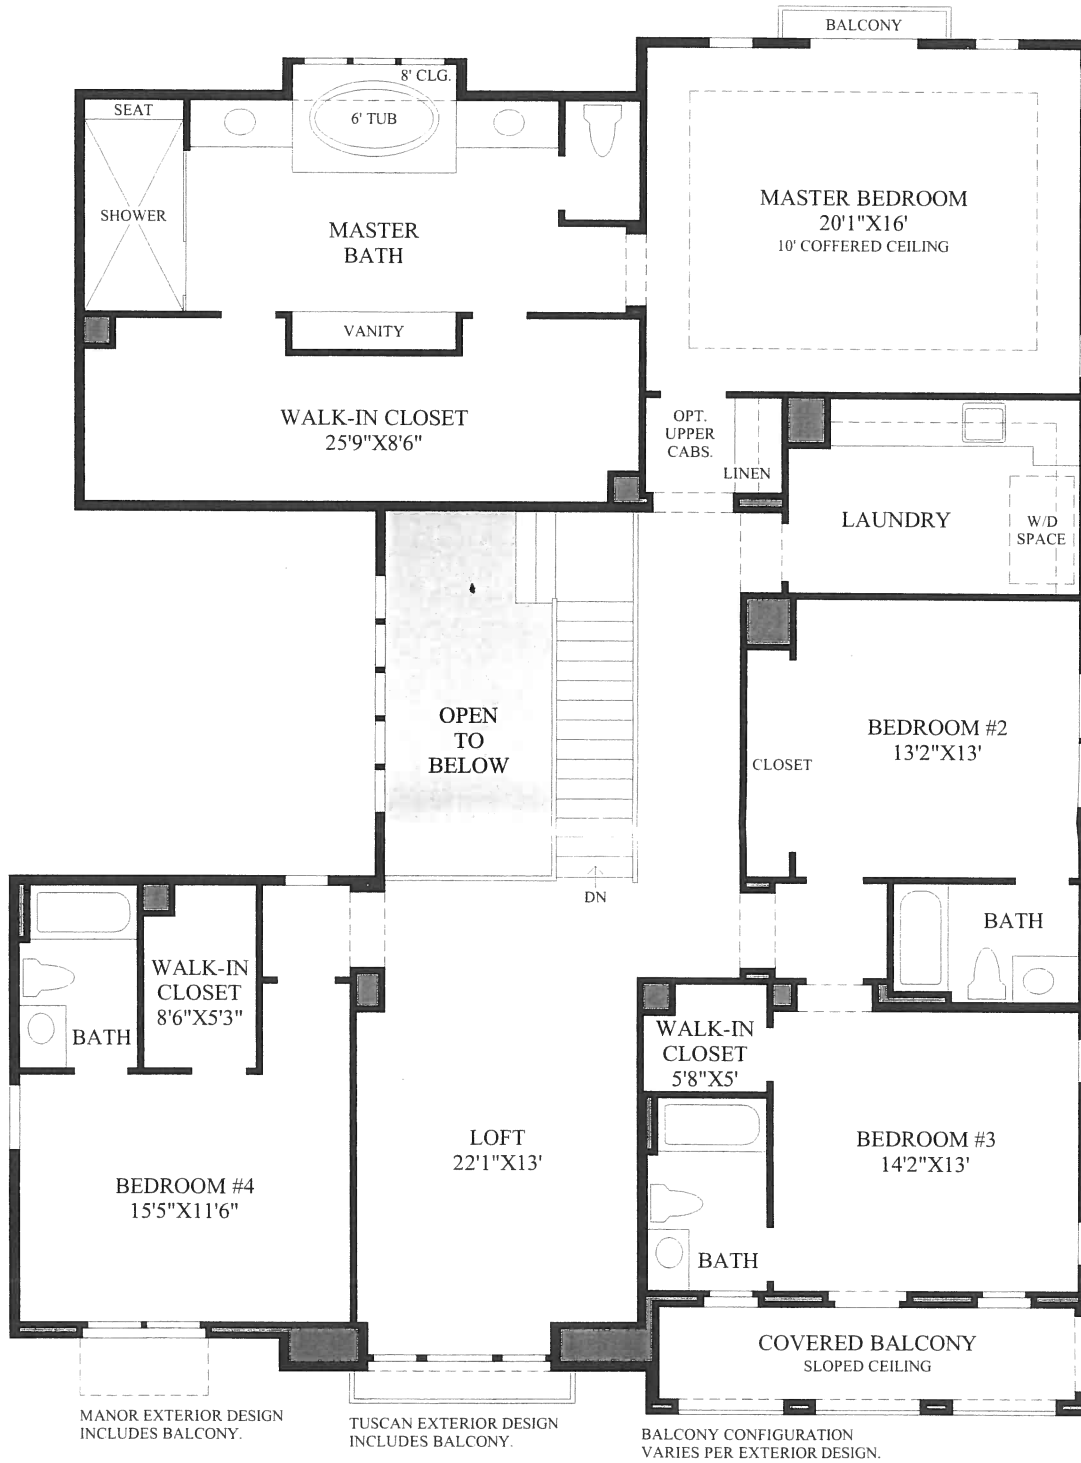

THE TERRACES AT ROBERTSON RANCH

The Sanabria

5 Bedrooms/5.5 Baths/2-Car Garage/4407 sq. ft.

First Floor

SPANISH COLONIAL EXTERIOR DESIGN SHOWN

THE TERRACES AT ROBERTSON RANCH

The Sanabria

5 Bedrooms/5.5 Baths/2-Car Garage/4407 sq. ft.

Second Floor

THE TERRACES AT ROBERTSON RANCH

The Sanabria

5 Bedrooms/5.5 Baths/2-Car Garage/4407 sq. ft.

SHOWN WITH OPTIONAL MULTI-PANEL
STACKING DOORS - 20'X8'

First Floor