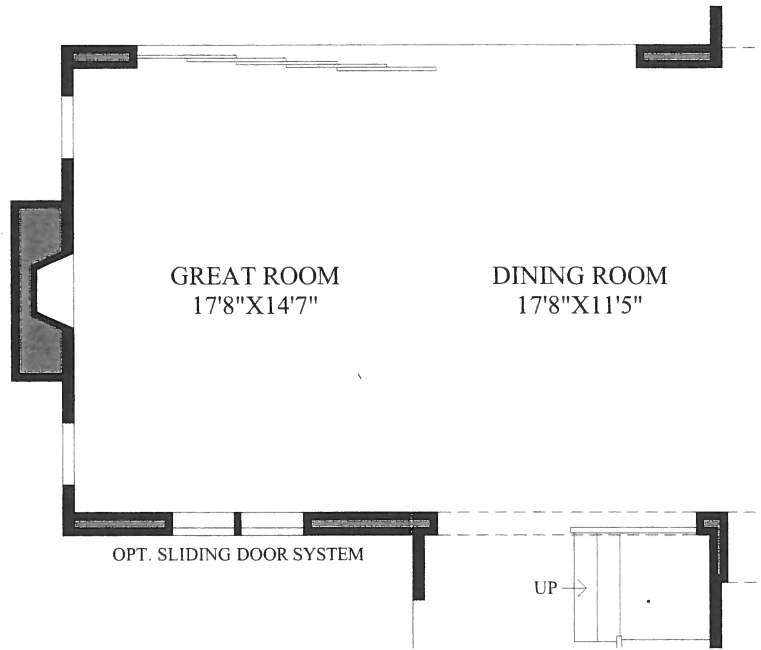

THE TERRACES AT ROBERTSON RANCH

The Sanabria

5 Bedrooms/5.5 Baths/2-Car Garage/4407 sq. ft.

First Floor

SPANISH COLONIAL EXTERIOR DESIGN SHOWN

THE TERRACES AT ROBERTSON RANCH

The Sanabria

5 Bedrooms/5.5 Baths/2-Car Garage/4407 sq. ft.

Second Floor

THE TERRACES AT ROBERTSON RANCH

The Sanabria

5 Bedrooms/5.5 Baths/2-Car Garage/4407 sq. ft.

SHOWN WITH OPTIONAL MULTI-PANEL
STACKING DOORS - 20'X8'

First Floor