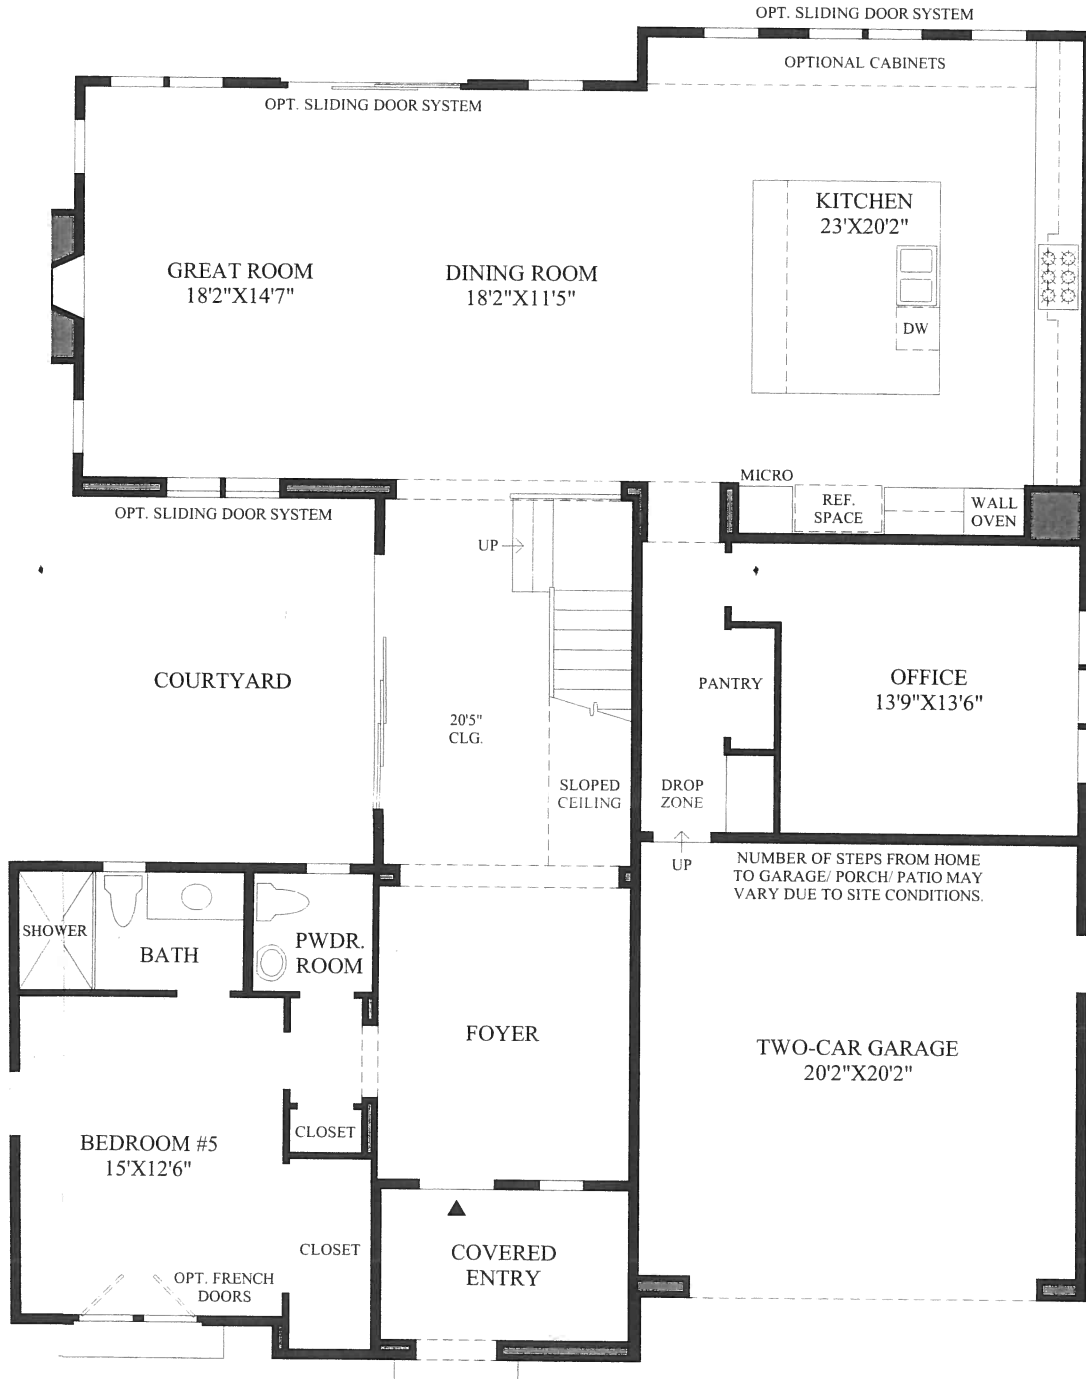

THE TERRACES AT ROBERTSON RANCH

The Sanabria

5 Bedrooms/5.5 Baths/2-Car Garage/4407 sq. ft.

First Floor

SPANISH COLONIAL EXTERIOR DESIGN SHOWN

THE TERRACES AT ROBERTSON RANCH

The Sanabria

5 Bedrooms/5.5 Baths/2-Car Garage/4407 sq. ft.

Second Floor

THE TERRACES AT ROBERTSON RANCH

The Sanabria

5 Bedrooms/5.5 Baths/2-Car Garage/4407 sq. ft.

SHOWN WITH OPTIONAL MULTI-PANEL
STACKING DOORS - 20'X8'

First Floor