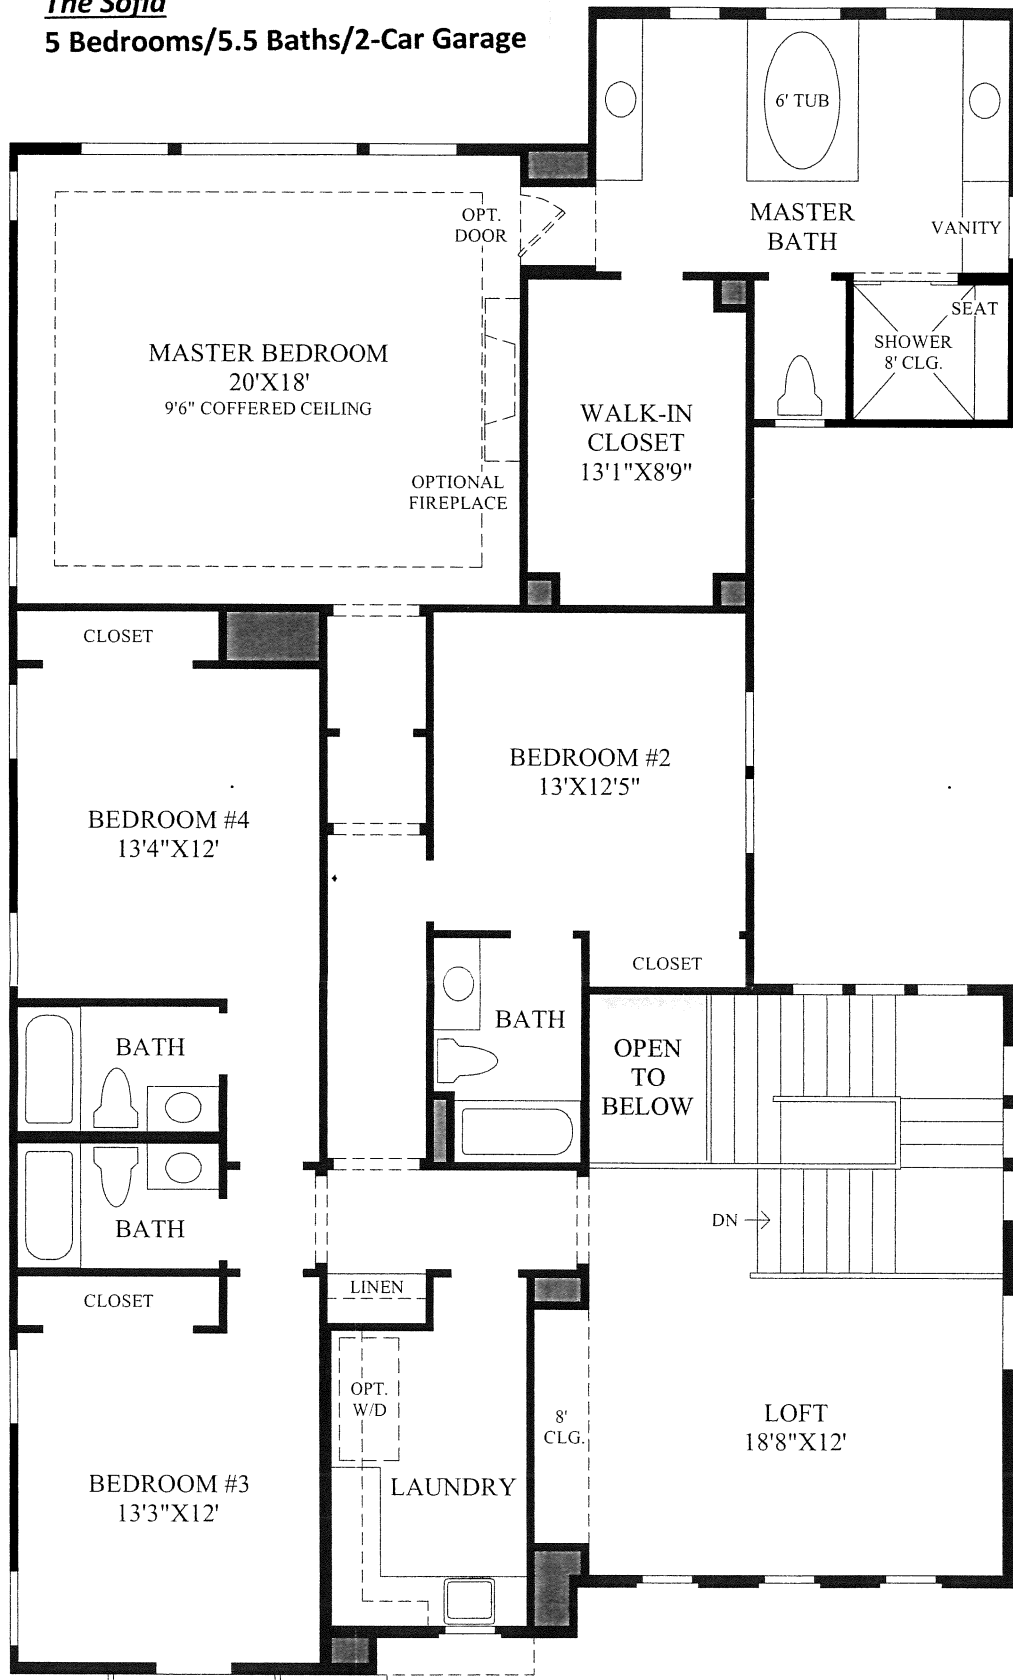

**THE VISTAS AT ROBERTSON RANCH**

***The Sofia***

**5 Bedrooms/5.5 Baths/2-Car Garage**

**First Floor**

**THE VISTAS AT ROBERTSON RANCH**  
***The Sofia***  
**5 Bedrooms/5.5 Baths/2-Car Garage**

BALCONY ONLY  
 AVAILABLE WITH MANOR  
 AND SPANISH COLONIAL  
 EXTERIOR DESIGNS.

MANOR AND TUSCAN  
 EXTERIOR DESIGNS  
 INCLUDE ALTERNATE  
 WINDOW CONFIGURATION.

**Second Floor**