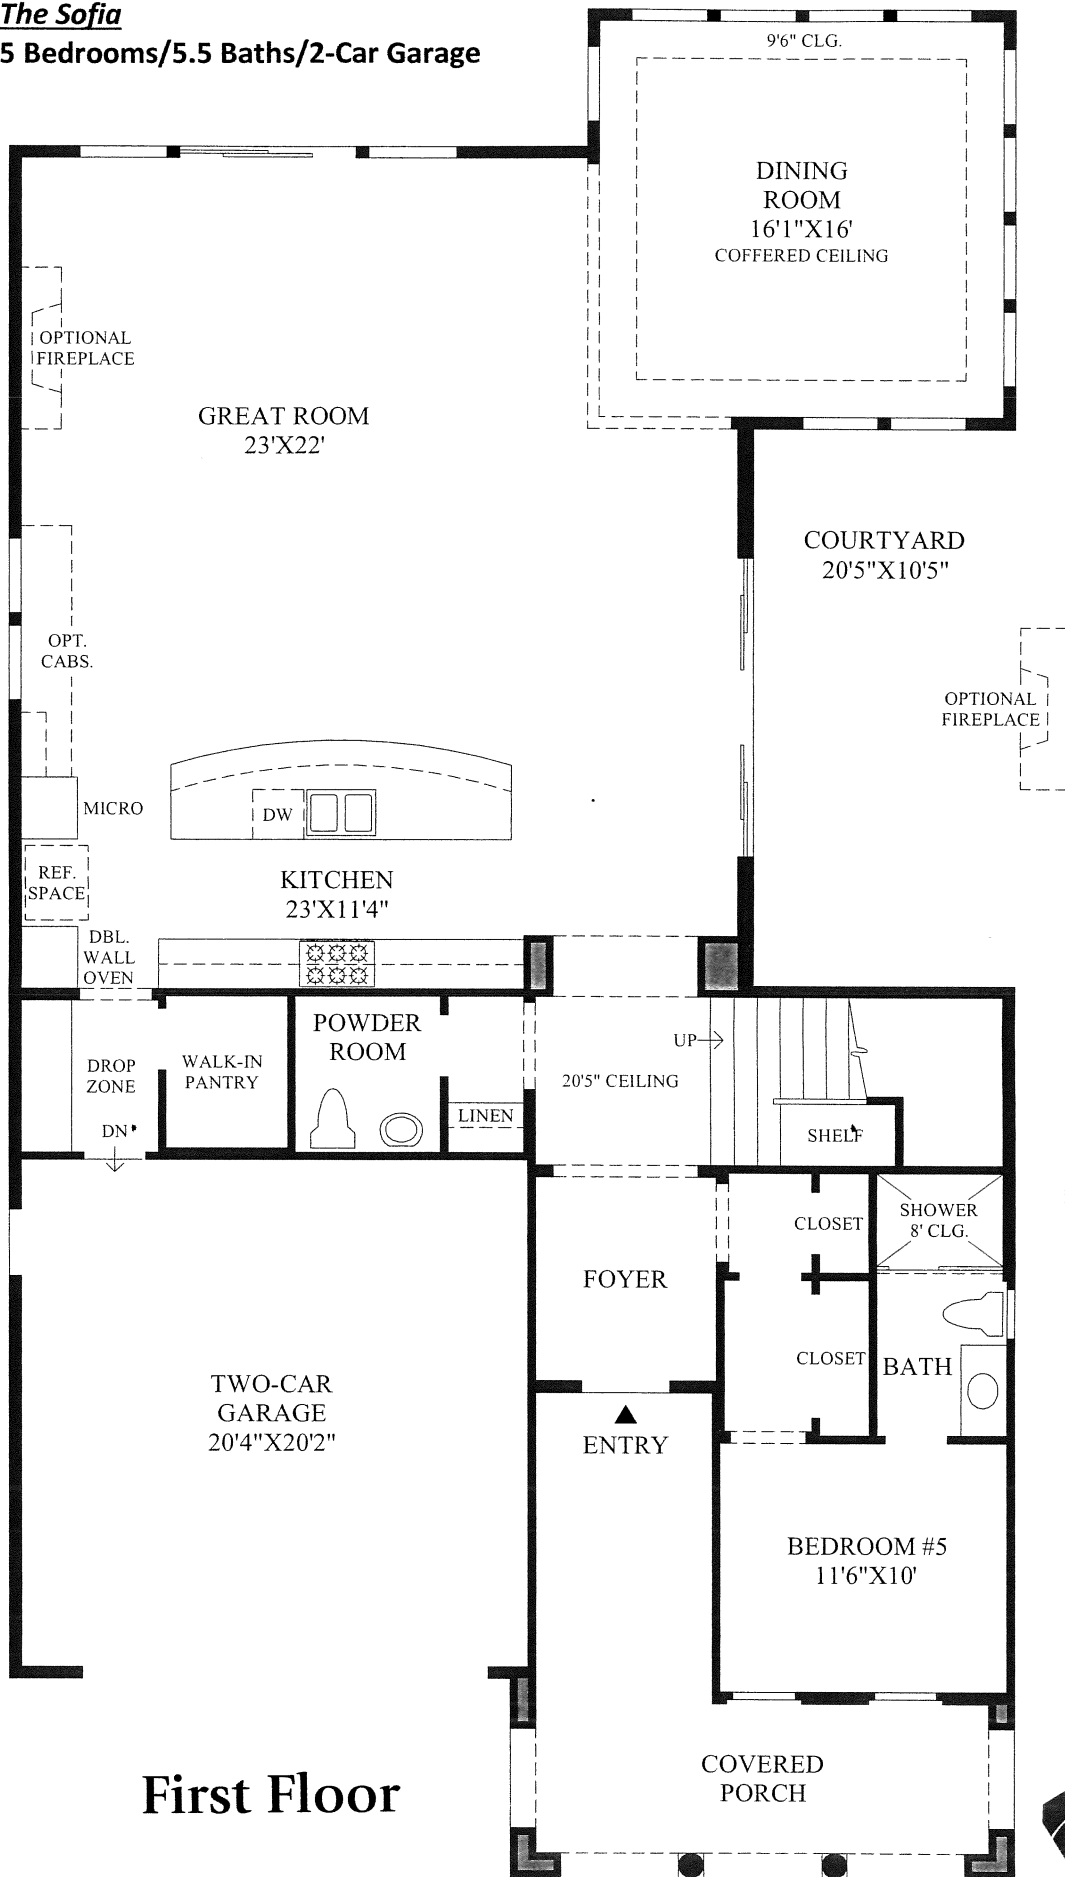

**THE VISTAS AT ROBERTSON RANCH**

***The Sofia***

**5 Bedrooms/5.5 Baths/2-Car Garage**

**First Floor**

**THE VISTAS AT ROBERTSON RANCH**  
***The Sofia***  
**5 Bedrooms/5.5 Baths/2-Car Garage**

BALCONY ONLY  
 AVAILABLE WITH MANOR  
 AND SPANISH COLONIAL  
 EXTERIOR DESIGNS.

MANOR AND TUSCAN  
 EXTERIOR DESIGNS  
 INCLUDE ALTERNATE  
 WINDOW CONFIGURATION.

**Second Floor**