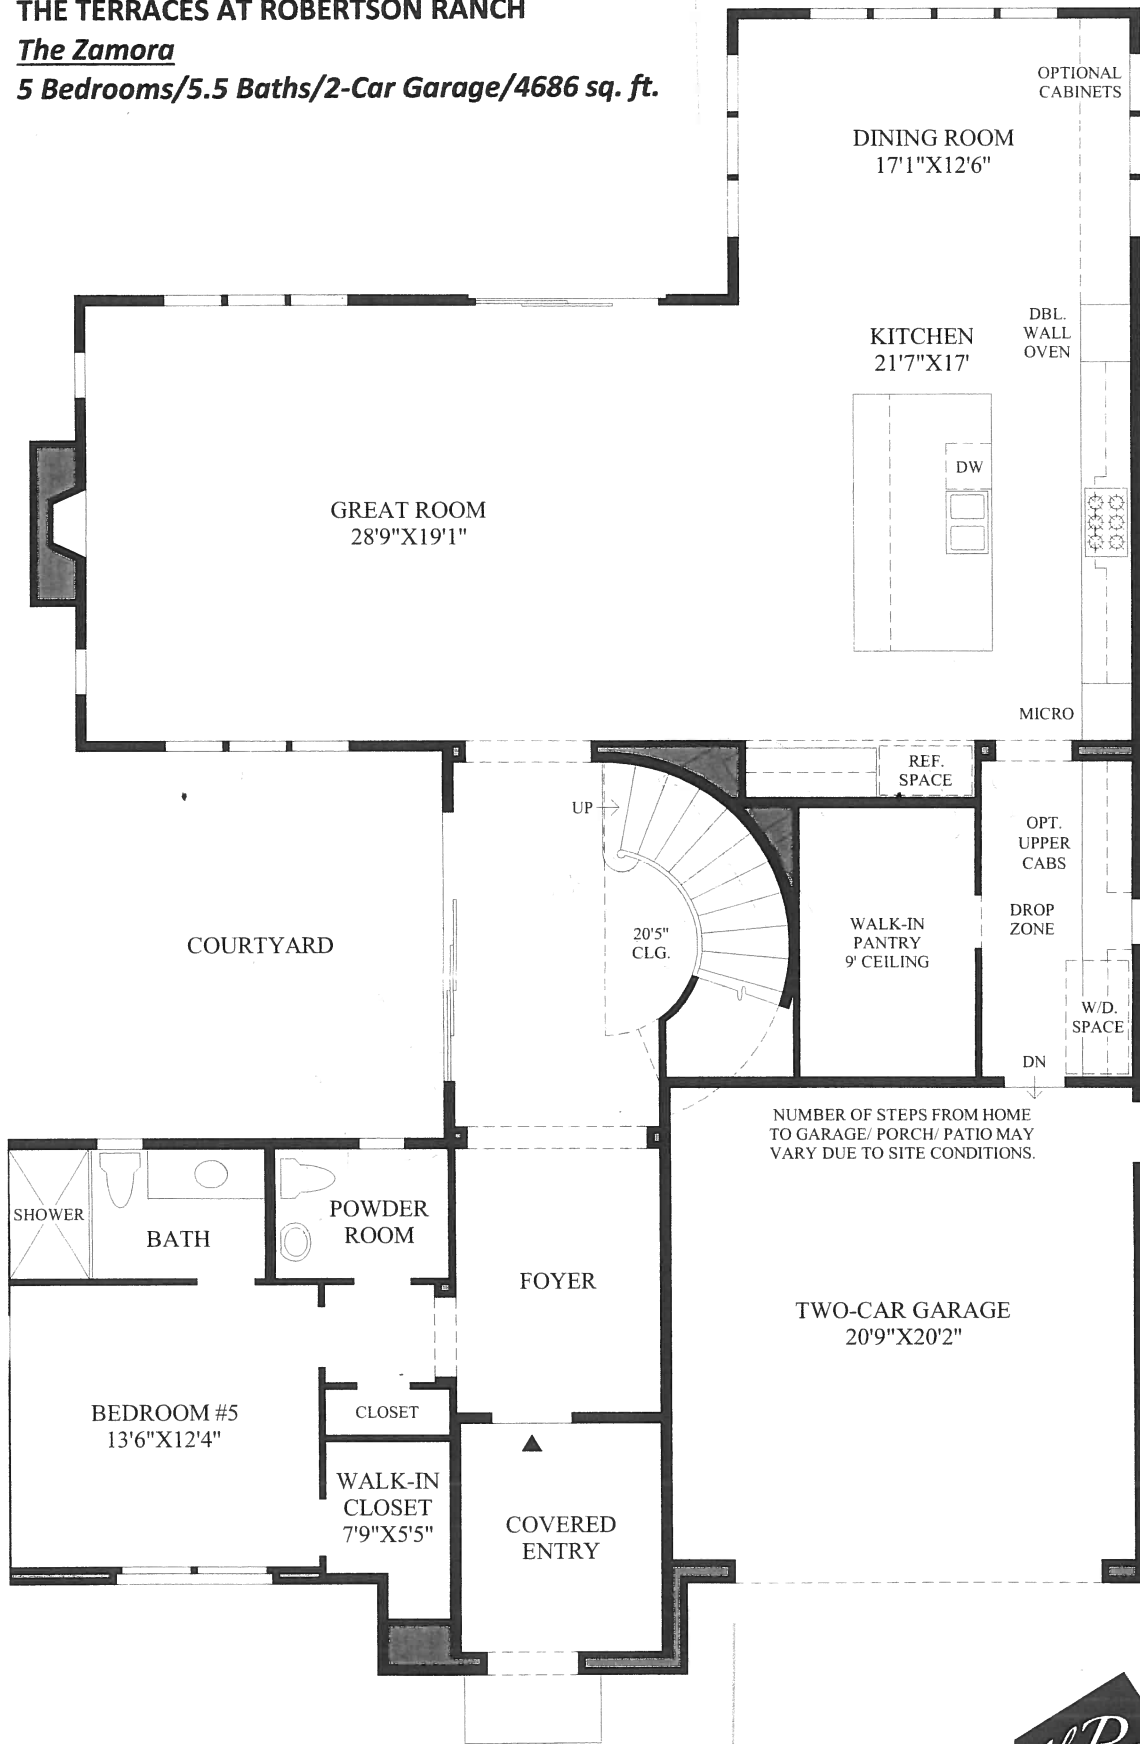

THE TERRACES AT ROBERTSON RANCH

The Zamora

5 Bedrooms/5.5 Baths/2-Car Garage/4686 sq. ft.

First Floor

THE TERRACES AT ROBERTSON RANCH

The Zamora

5 Bedrooms/5.5 Baths/2-Car Garage/4686 sq. ft.

BALCONY ONLY AVAILABLE WITH SPANISH COLONIAL AND TUSCAN EXTERIOR DESIGNS.

MANOR EXTERIOR DESIGN INCLUDES LARGER BEDROOM #4.

BALCONY CONFIGURATION VARIES PER EXTERIOR DESIGN.

TUSCAN AND MANOR EXTERIOR DESIGNS INCLUDE BALCONY.

Second Floor

THE TERRACES AT ROBERTSON RANCH

The Zamora

5 Bedrooms/5.5 Baths/2-Car Garage/4686 sq. ft.

SHOWN WITH OPTIONAL
MULTI-PANEL STACKING
DOORS - 16'X8'

First Floor