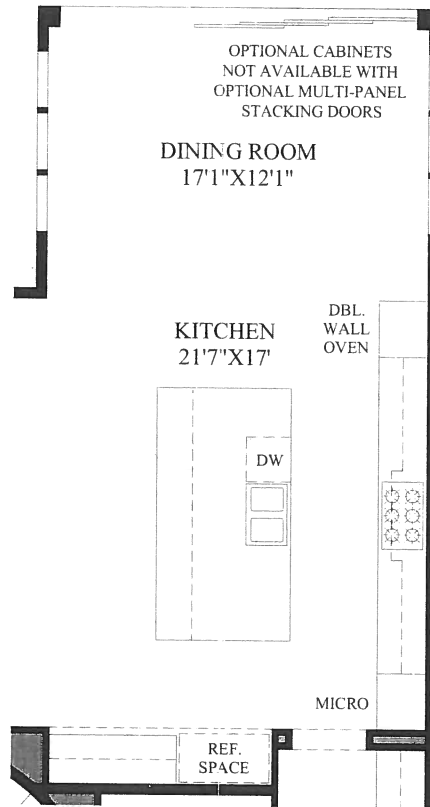

THE TERRACES AT ROBERTSON RANCH

The Zamora

5 Bedrooms/5.5 Baths/2-Car Garage/4686 sq. ft.

First Floor

THE TERRACES AT ROBERTSON RANCH

The Zamora

5 Bedrooms/5.5 Baths/2-Car Garage/4686 sq. ft.

BALCONY ONLY AVAILABLE WITH SPANISH COLONIAL AND TUSCAN EXTERIOR DESIGNS.

MANOR EXTERIOR DESIGN INCLUDES LARGER BEDROOM #4.

BALCONY CONFIGURATION VARIES PER EXTERIOR DESIGN.

TUSCAN AND MANOR EXTERIOR DESIGNS INCLUDE BALCONY.

Second Floor

THE TERRACES AT ROBERTSON RANCH

The Zamora

5 Bedrooms/5.5 Baths/2-Car Garage/4686 sq. ft.

SHOWN WITH OPTIONAL
MULTI-PANEL STACKING
DOORS - 16'X8'

First Floor