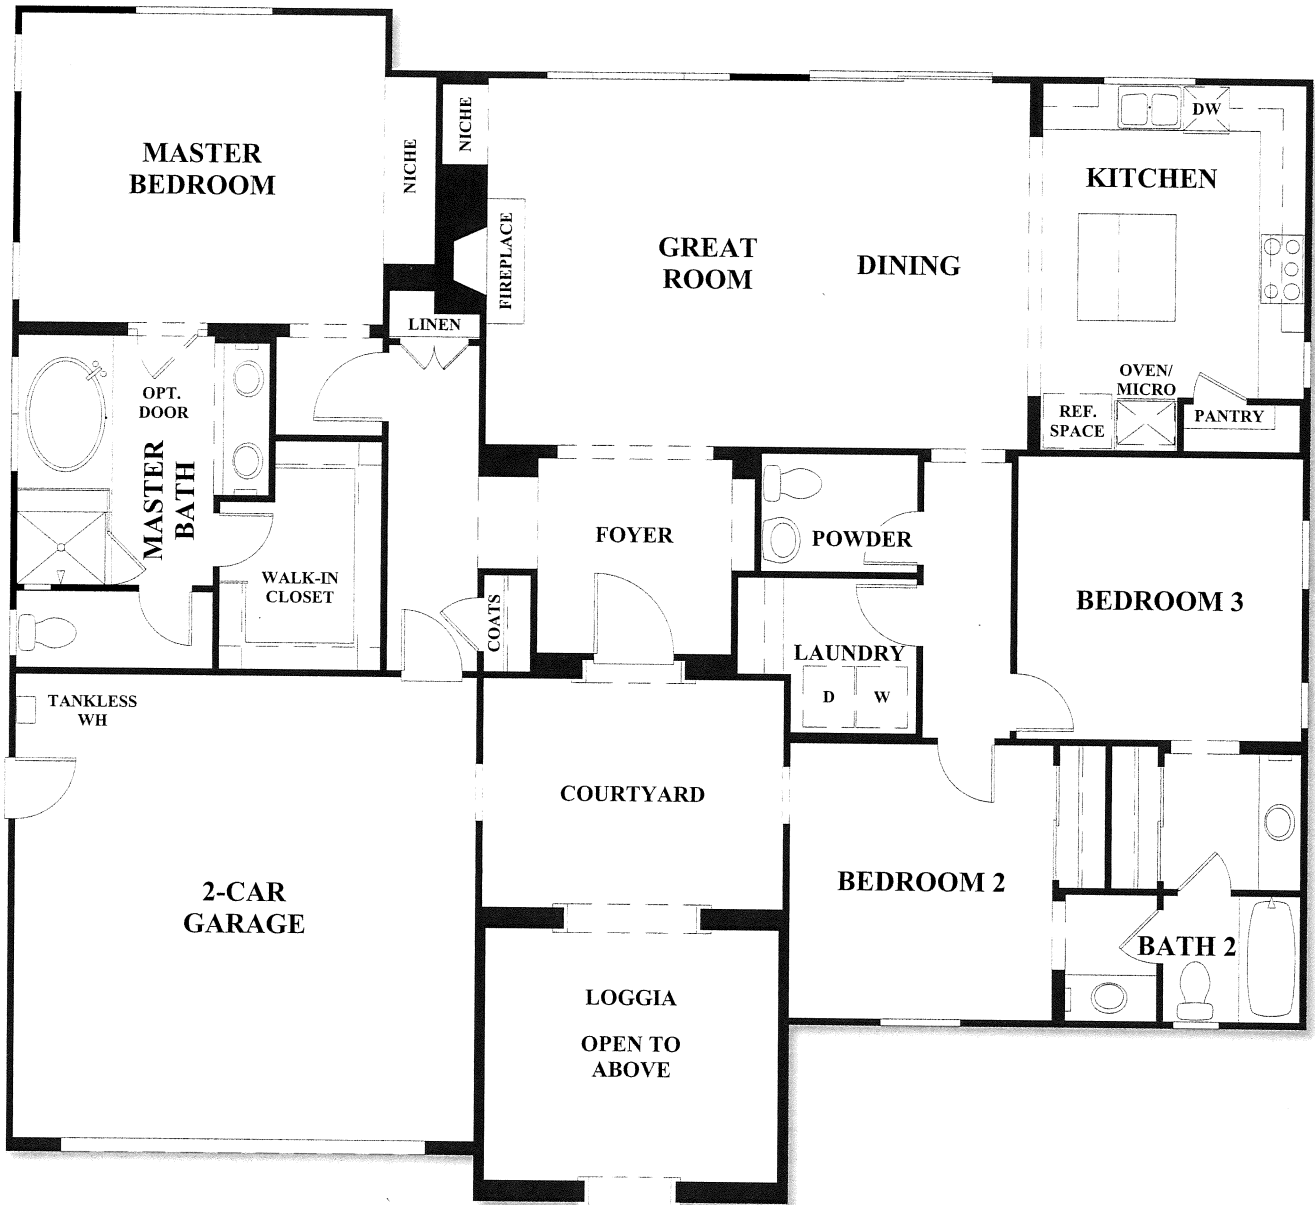

Vista del Mar
Residence One
1893 Sq. Ft.

FLOORPLAN