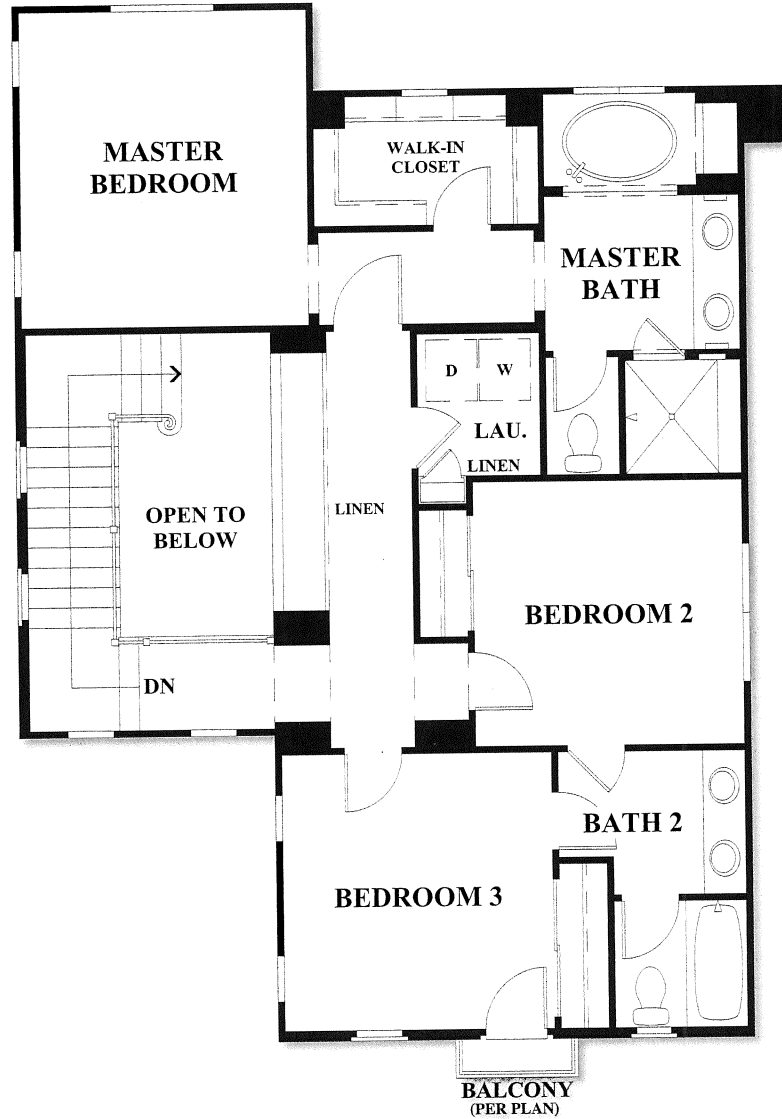

Vista del Mar
Residence Two
2046 Sq. Ft.

FIRST FLOOR

SECOND FLOOR