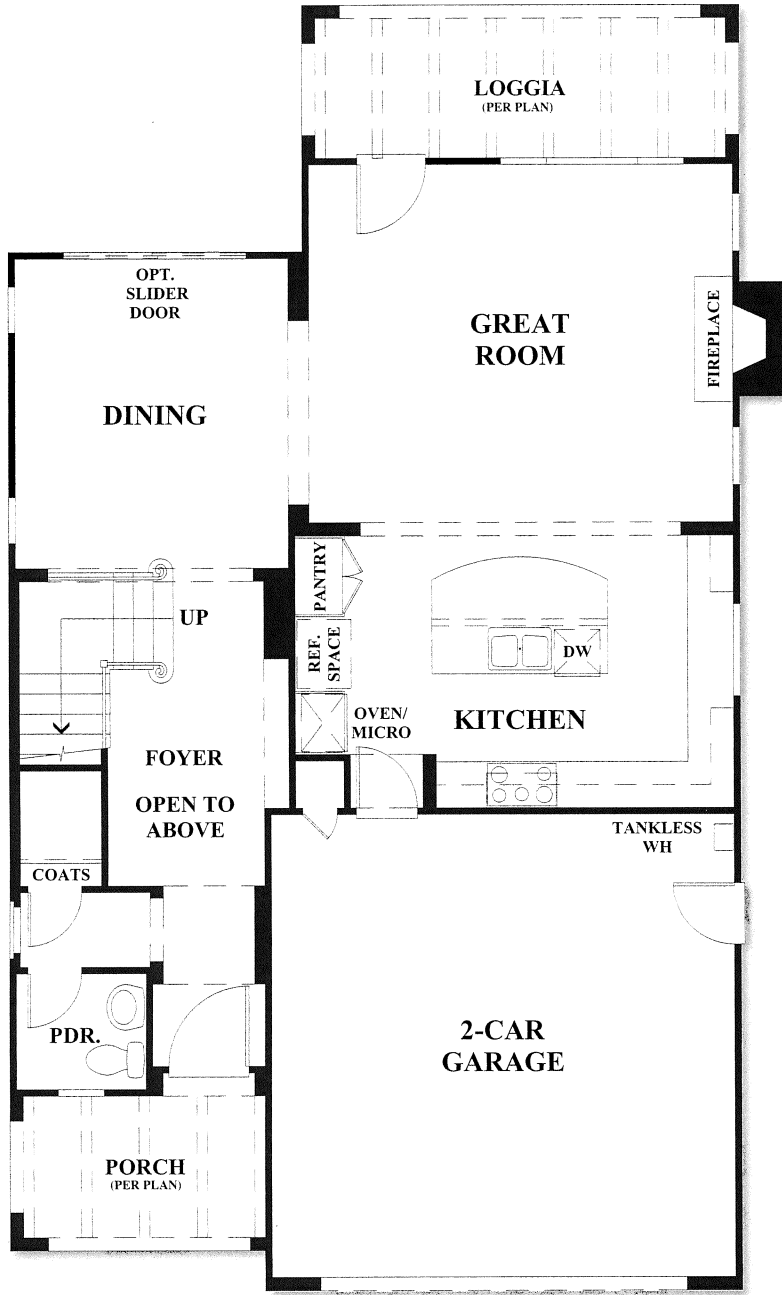

Vista del Mar
Residence Two
2046 Sq. Ft.

FIRST FLOOR

SECOND FLOOR