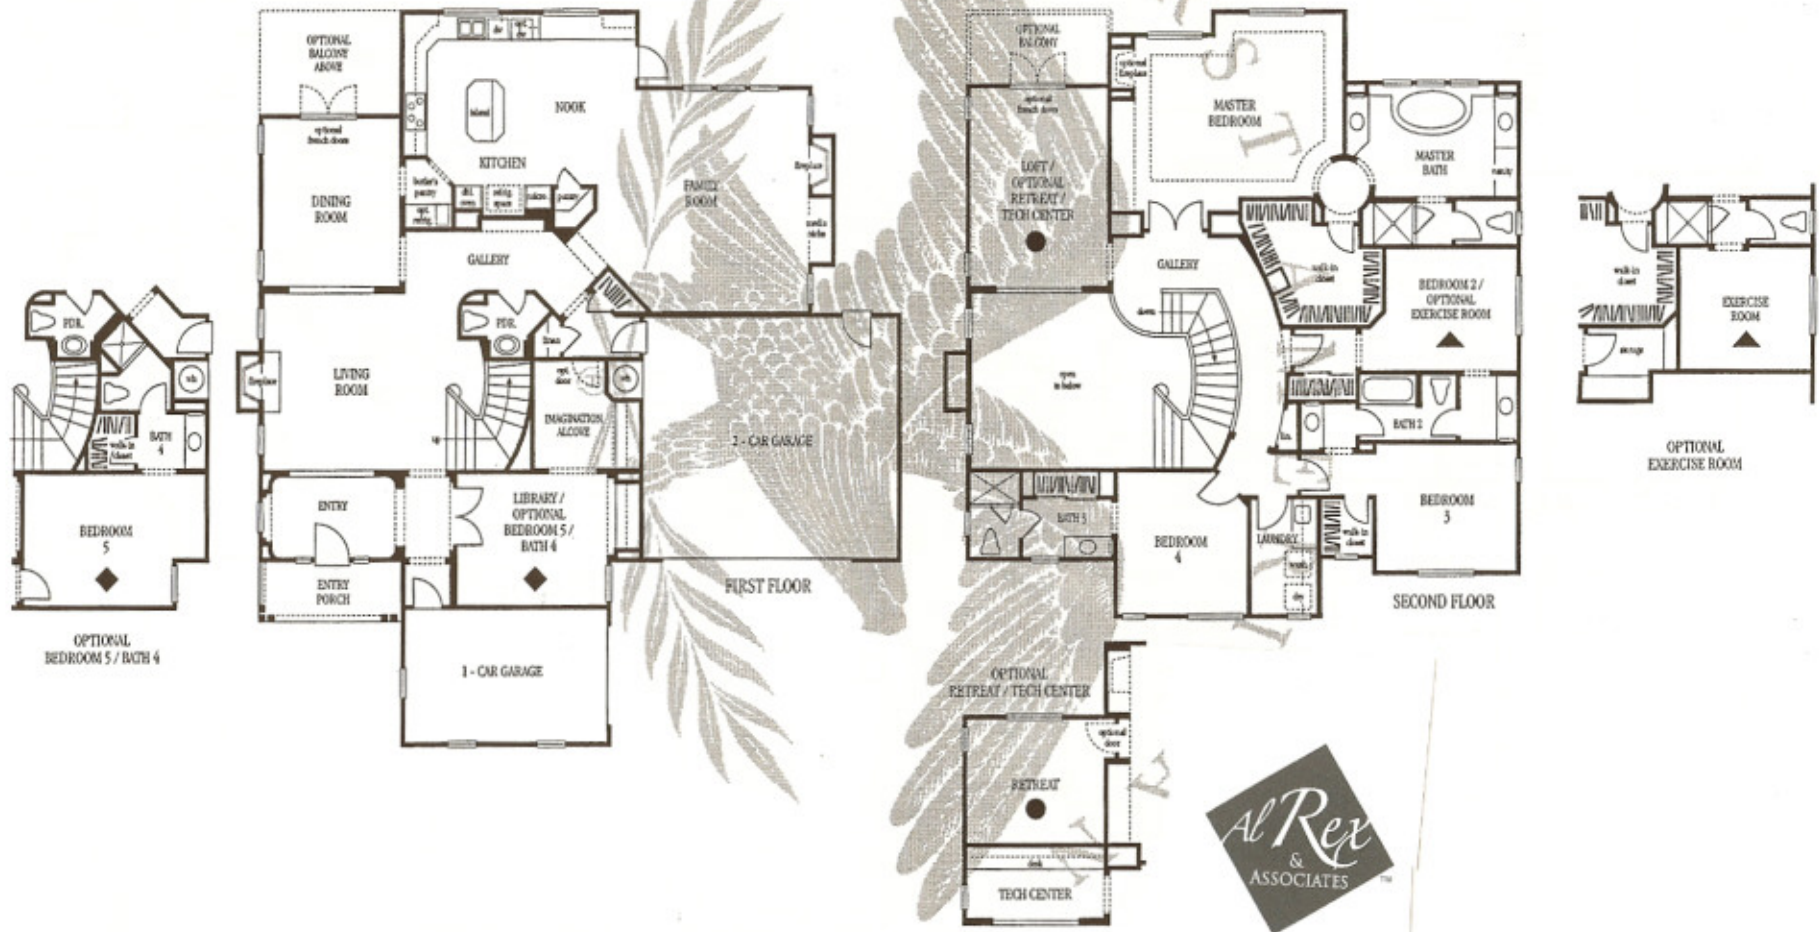

Residence Three

Two Stories • Approximately 3,590 Square Feet • 4 Bedrooms • 3 Full Baths • 1 Powder Room • Loft • Library • Butler's Pantry • 3 Car Garage

Structural Options Offered: bedroom 5 with bath 4, exercise room, master retreat with tech center, balcony

Preliminary

Exterior detail, deck and some window locations may vary per elevation. Floorplans are artist's rendering and are not to scale. Square footages are approximate. K. Hovnanian® reserves the right at its sole discretion to make changes or modifications to maps, plans, specifications, materials, features, and exterior colors without prior notice.