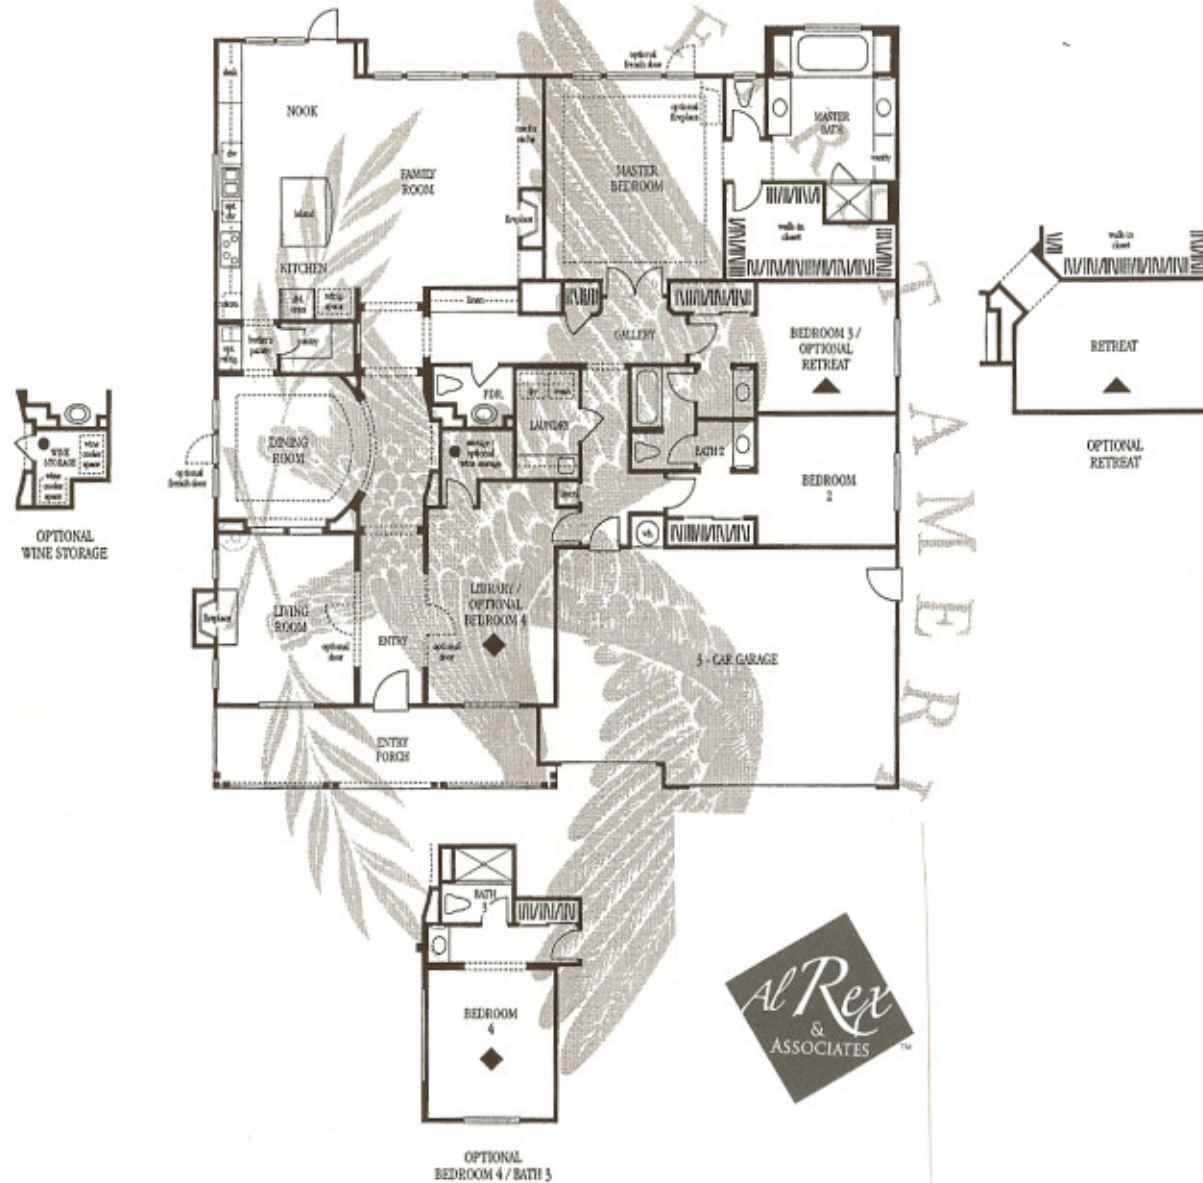

# Residence One

Single Story • Approximately 2,915 square feet • 3 Bedrooms • 2 Full Baths • 1 Powder Room • Library • Butler's Pantry • 3 Car Garage

Structural Options Offered: master retreat, bedroom 4 with bath 3, wine storage

Preliminary

Exterior detail, deck and some window locations may vary per elevation. Floorplans are artist's rendering and are not to scale. Square footages are approximate. K. Hovnanian® reserves the right at its sole discretion to make changes or modifications to maps, plans, specifications, materials, features, and exterior colors without prior notice.