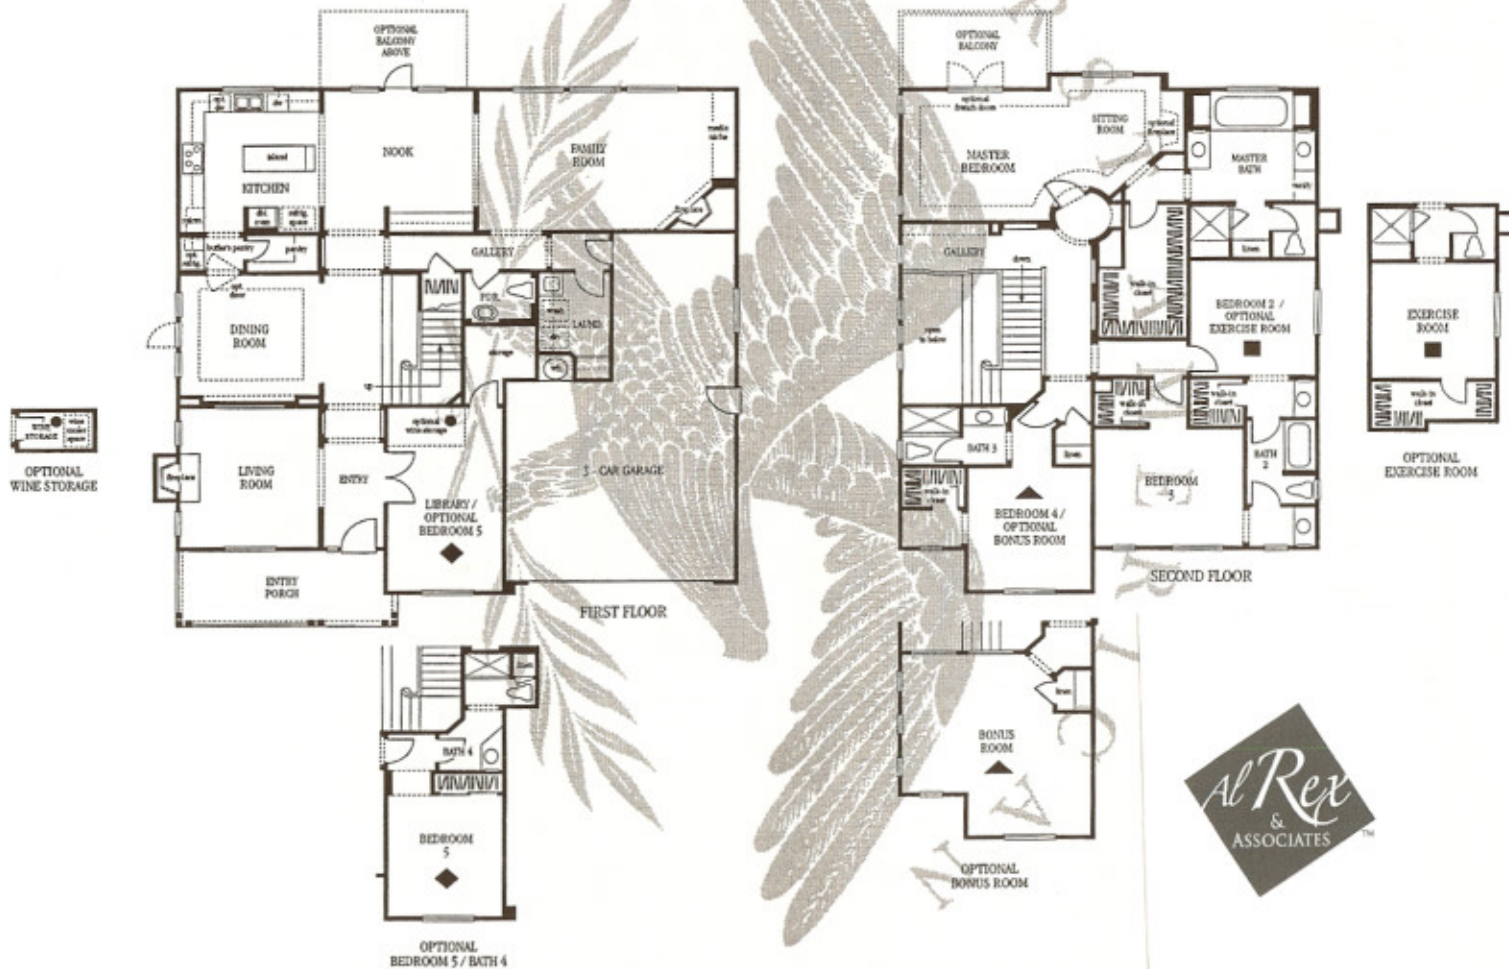

Residence Two

Two Stories • Approximately 3,305 Square Feet • 4 Bedrooms • 3 Full Baths • 1 Powder Room • Library • Butler's Pantry • 3 Car Tandem Garage

Structural Options Offered: bedroom 5 with bath 4, bonus room, exercise room, master bedroom balcony, wine storage

Preliminary

Exterior detail, deck and some window locations may vary per elevation. Floor plans, specifications, materials, features, and exterior colors without prior notice. AlRex & Associates reserves the right at its sole discretion to make changes or modifications.

are artist's rendering and are not to scale. Square footages are approximate. Floor plans, specifications, materials, features, and exterior colors without prior notice.