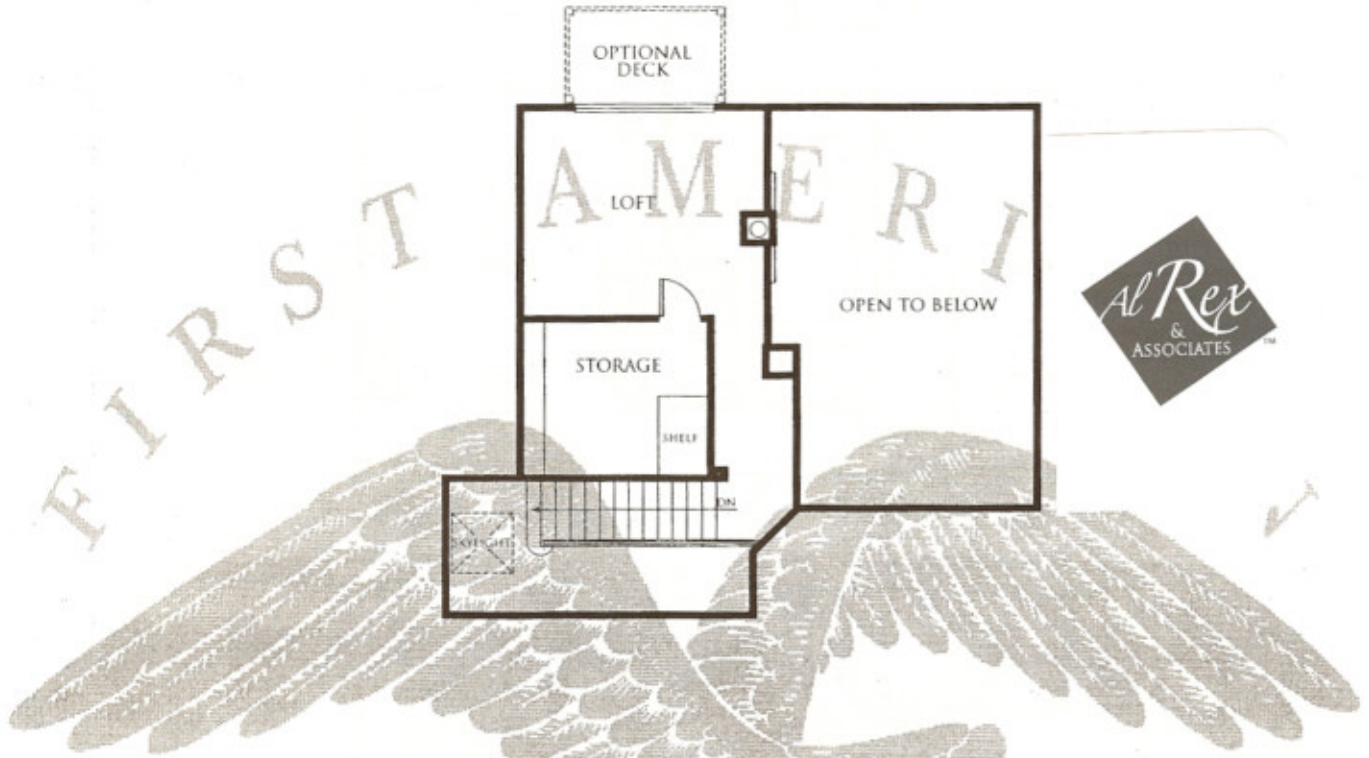

PLAN ONE / First Floor, 2,241 square feet

"AZURE COVE"

PLAN ONE / Second Floor Loft, 244 square feet
 "AZURE COVE"

HOW THE LOFT IS USED is limited only by your imagination. It can be an office getaway or an exercise room. A playroom or game room. A room for crafts or for quiet meditation. However it is used, you will surely appreciate its huge storage room – perfect for luggage, seasonal sports equipment or whatever you have that is used only on occasion.