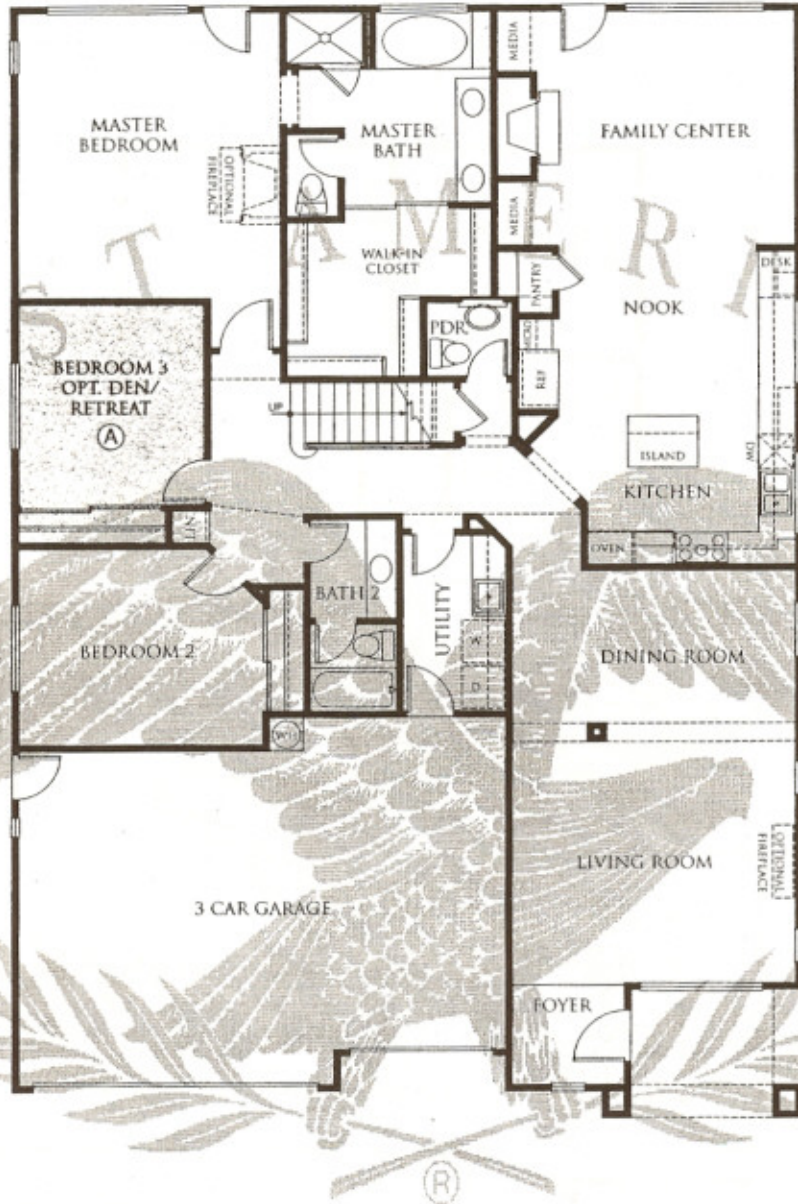

PLAN ONE / First Floor, 2,241 square feet

"AZURE COVE"

PLAN ONE / Second Floor Loft, 244 square feet
 "AZURE COVE"

HOW THE LOFT IS USED is limited only by your imagination. It can be an office getaway or an exercise room. A playroom or game room. A room for crafts or for quiet meditation. However it is used, you will surely appreciate its huge storage room – perfect for luggage, seasonal sports equipment or whatever you have that is used only on occasion.