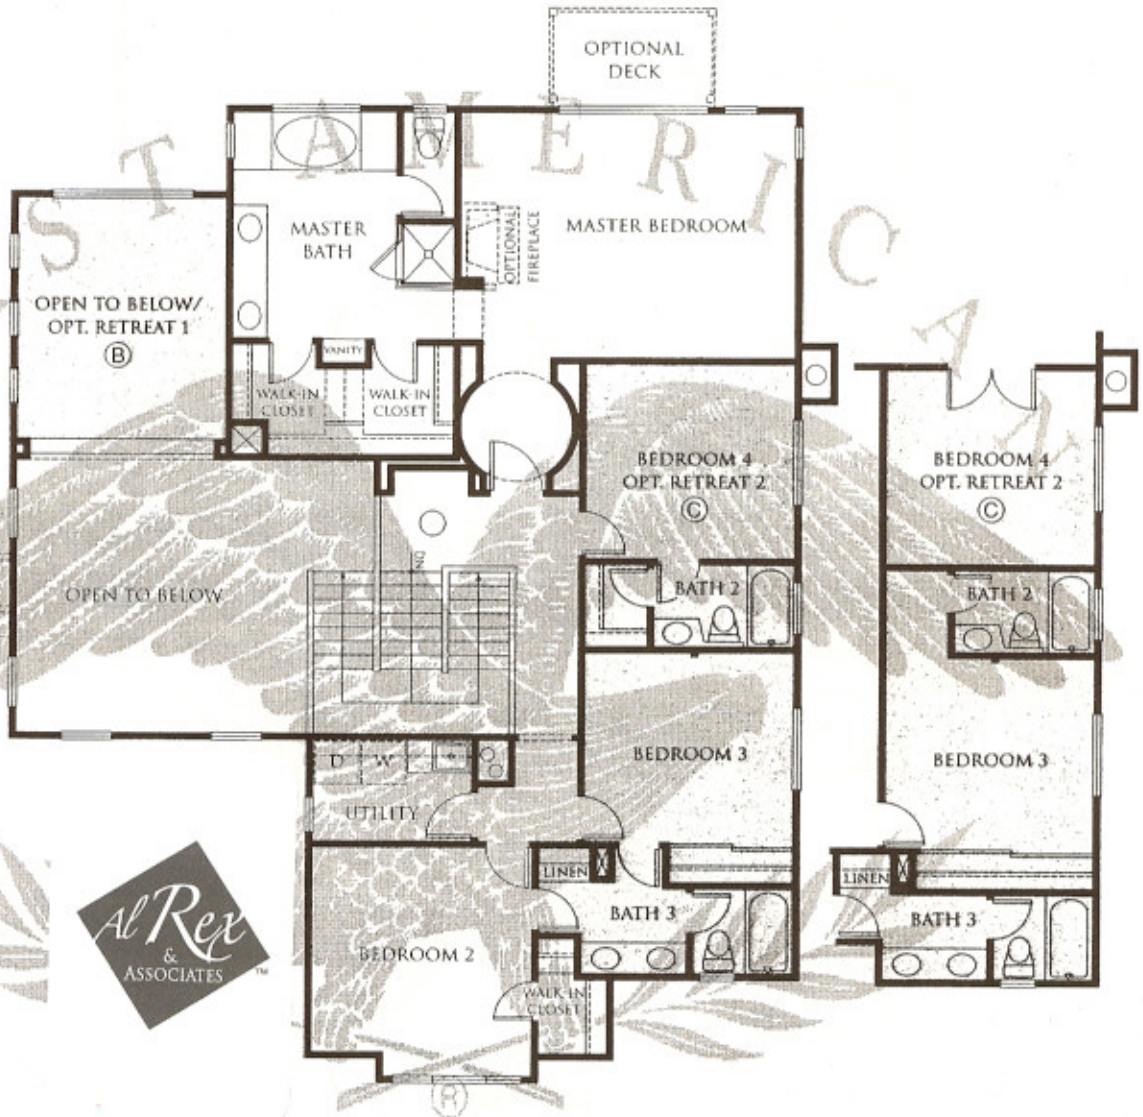

PLAN THREE / First Floor, 1,794 square feet  
" AZURE COVE"

CONSTRUCTION DETAILS include RG6  
and CAT 5 high-speed wiring for advanced  
electronics. You will also find prewiring for  
music and security systems.

PLAN THREE / Second Floor, 1,506 square feet

"AZURE COVE"

OPTIONS ABOUND in this magnificent master suite. You can add a fireplace and a deck. Turn bedroom 4 into a retreat, or build an exercise room with an extra closet off the master bath.