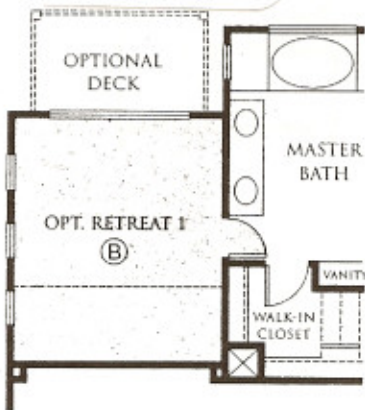

PLAN THREE / First Floor, 1,794 square feet  
" AZURE COVE"

CONSTRUCTION DETAILS include RG6  
and CAT 5 high-speed wiring for advanced  
electronics. You will also find prewiring for  
music and security systems.

PLAN THREE / Second Floor, 1,506 square feet

"AZURE COVE"

OPTIONS ABOUND in this magnificent master suite. You can add a fireplace and a deck. Turn bedroom 4 into a retreat, or build an exercise room with an extra closet off the master bath.