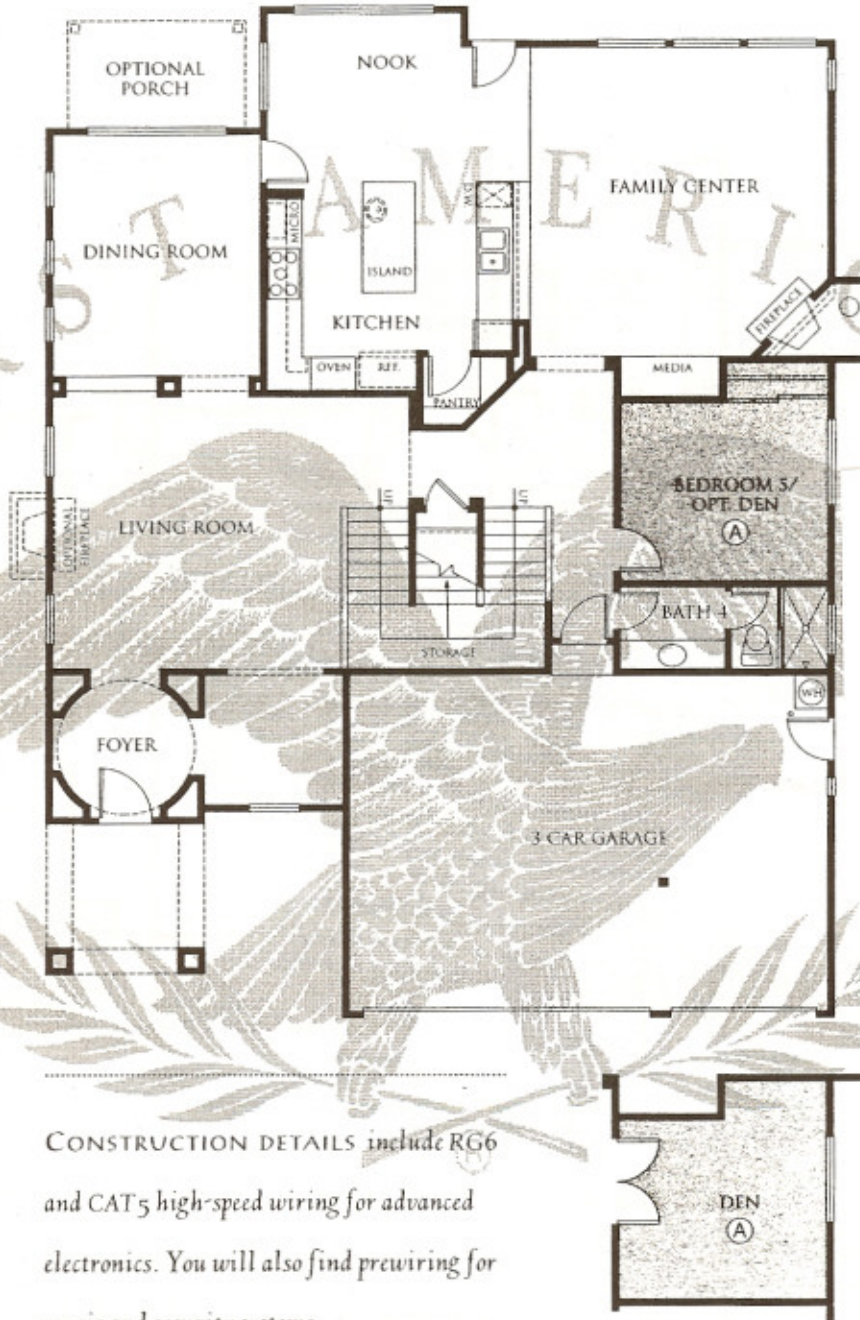

PLAN THREE / First Floor, 1,794 square feet  
" AZURE COVE"

CONSTRUCTION DETAILS include RG6  
and CAT 5 high-speed wiring for advanced  
electronics. You will also find prewiring for  
music and security systems.

PLAN THREE / Second Floor, 1,506 square feet

"AZURE COVE"

OPTIONS ABOUND in this magnificent master suite. You can add a fireplace and a deck. Turn bedroom 4 into a retreat, or build an exercise room with an extra closet off the master bath.