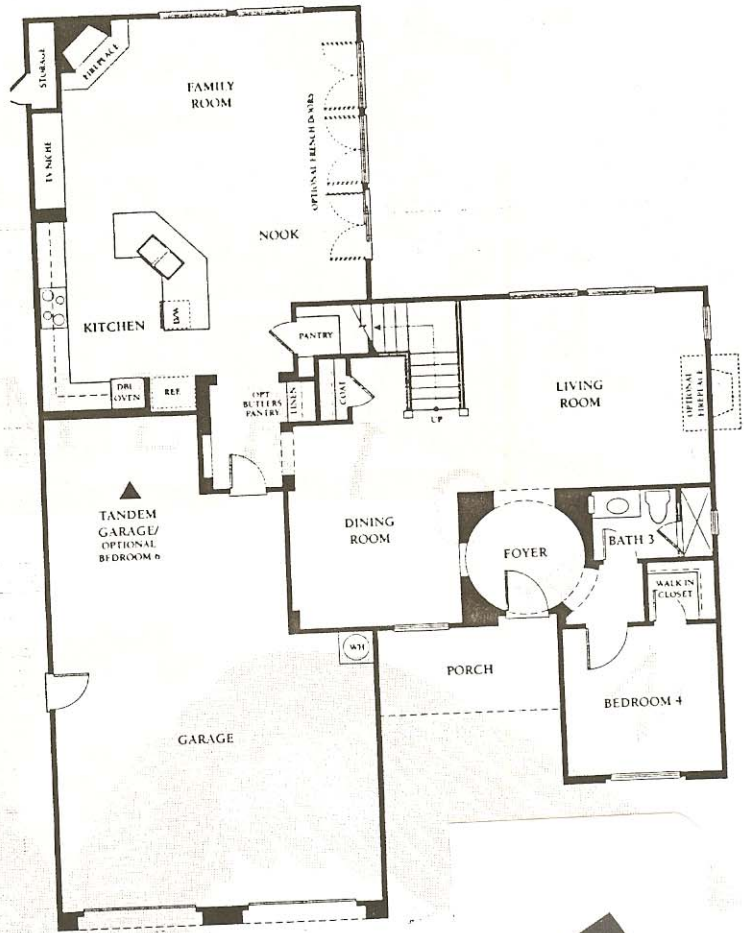

# Serena

## PLAN 2R

3,079 - 3,308 Square Feet, Two Story,  
4 Bedrooms, Loft,  
3 Baths, 3-Car Garage,  
Options: 5th & 6th Bedrooms, Study

FIRST FLOOR

SECOND FLOOR

Floorplan configuration, window sizes and placements may vary in some locations and elevations.