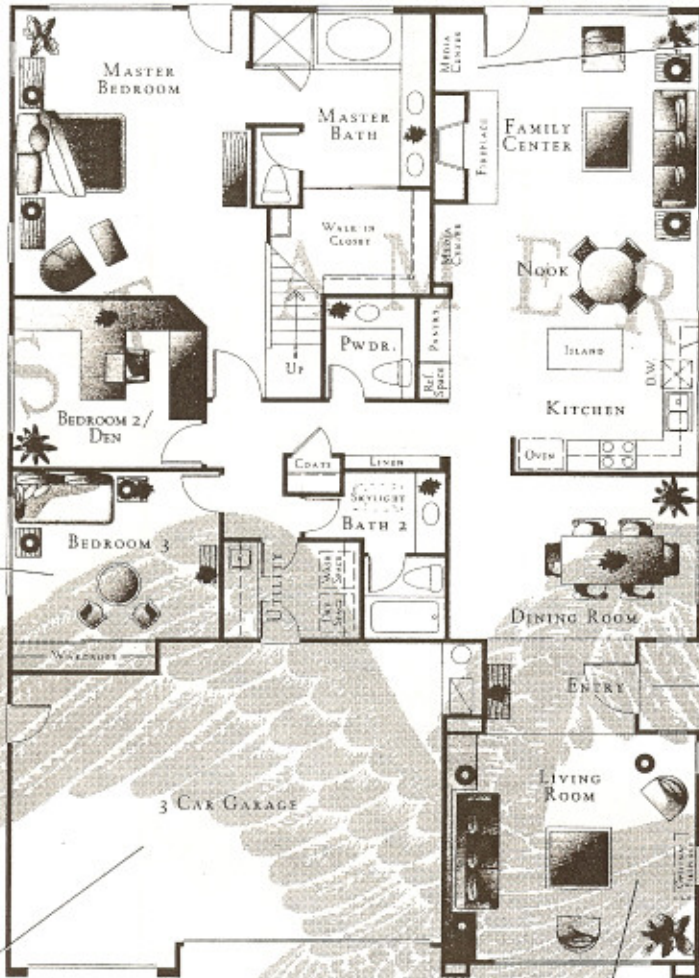

Single Story, 2,425 square feet

Nice built-in area for your media needs. Near a terrific fireplace.

These glass fronted cabinets are one of your standard choices. And the built-in wine rack is a great option.

Did we say this was our smallest home? You couldn't tell by the bedrooms.

Love the feel of the landscaping? We have great packages that can be finished when your home is.

Don't forget you'll have a garage for three cars. Who says one of them can't be a boat?

Plenty of volume here. And you can add a fireplace for even more drama.

191

"THE SLAYMAN"

CANTATA

Loft, 168 square feet

Imagine:
The loft of your
dreams. It's your
retreat, your
hobby room,
your getaway.

You can add a
romantic fireplace
to warm up the
mood.

Choose your route:
The stairs can lead
to your loft from
your family room or
your master suite.

"THE SLAYMAN"

CANTATA