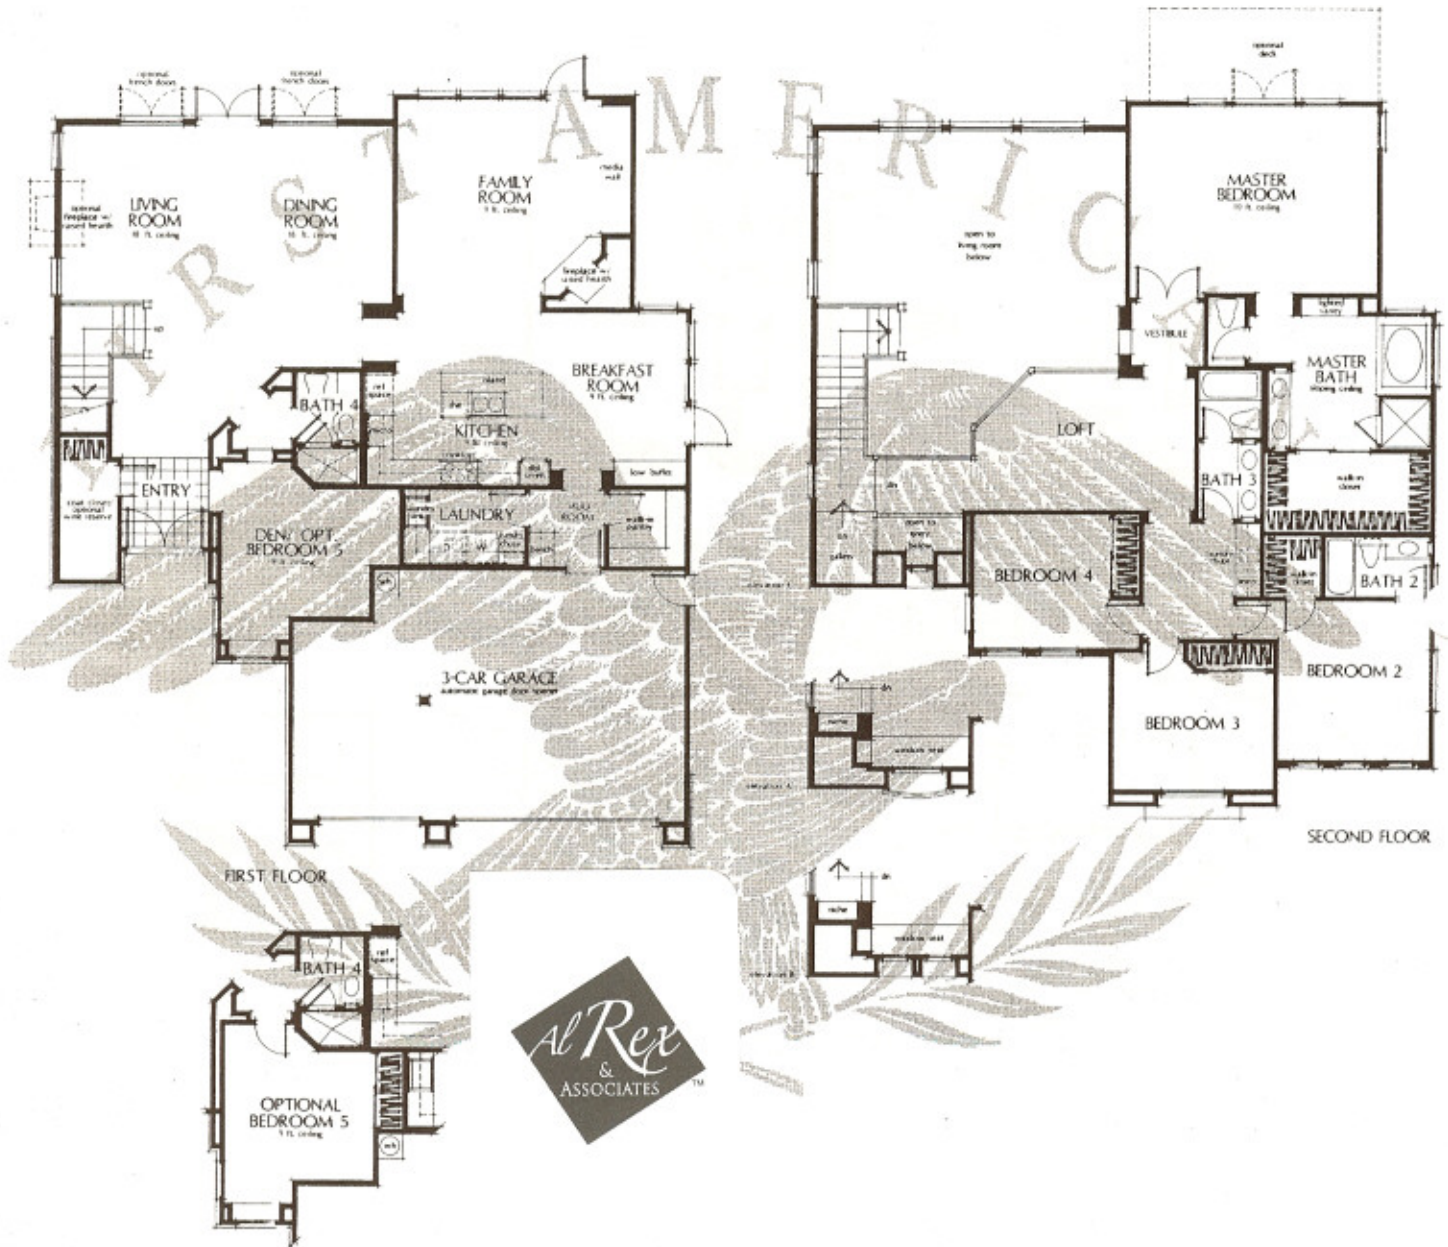

Residence Two

ISLA MAR in Aviara

*Five Bedrooms with Loft or
 Four Bedrooms with Den and Loft
 Four Baths
 Three-Car Garage
 Approximately 3,456 Square Feet*