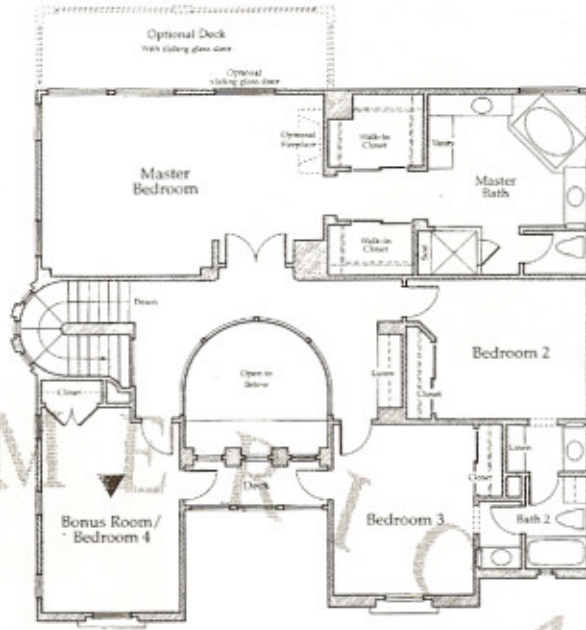

FIRST FLOOR

SECOND FLOOR

AS MODELED

MAR FIORE in Aviara

EXTRAORDINARY (2X)

THREE-CAR TURN-IN GARAGE
UP TO FIVE BEDROOMS • FOUR AND ONE-HALF BATHS
APPROXIMATELY 3,354 SQUARE FEET

Windows vary per elevation.