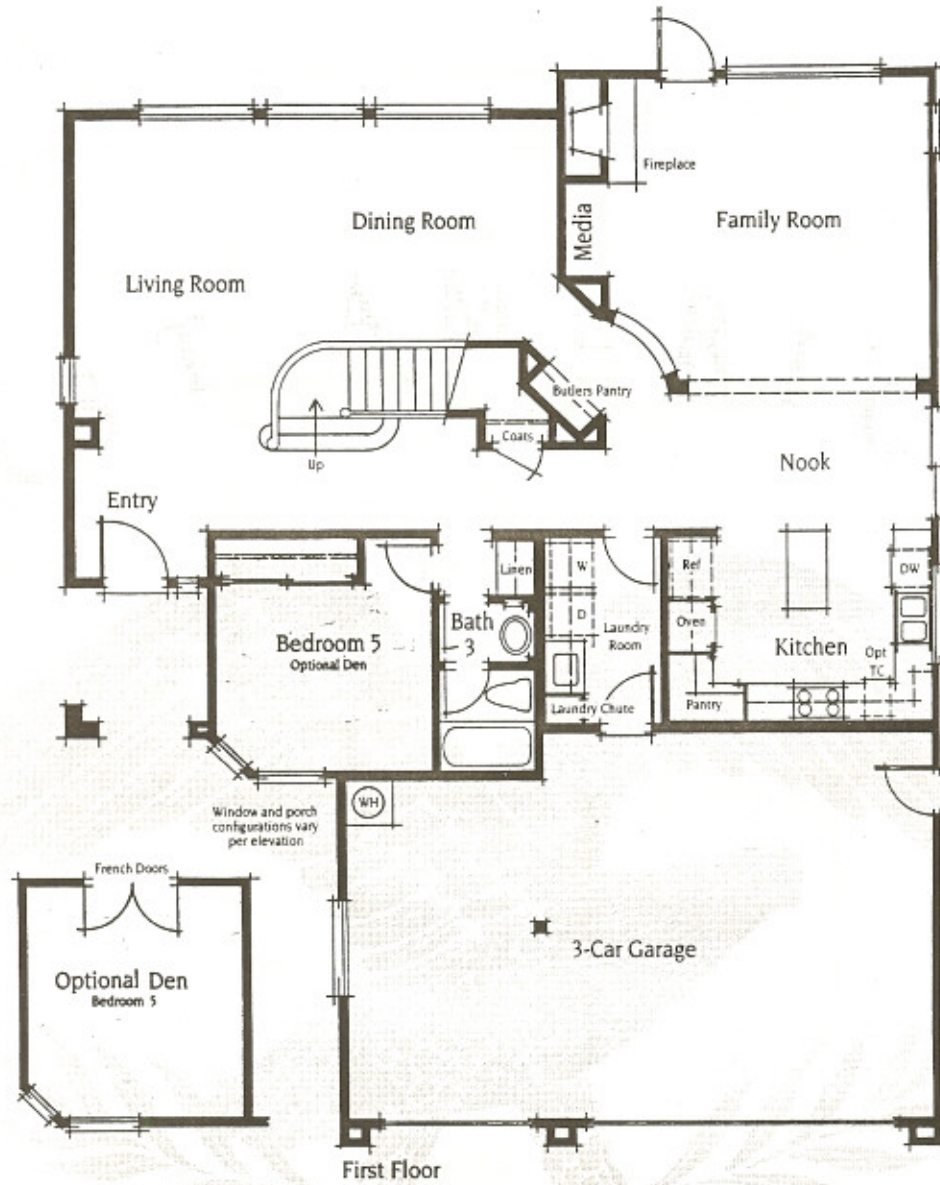

Windjammer

PLAN THREE

2,887 Square Feet

Five Bedrooms

Three Baths

Options

Den at Bedroom 5

Loft at Bedroom 4

Fireplace at Master Bedroom

*In an effort to develop a better product,
we reserve the right to change elevations,
specifications, materials and prices
without notice.*

P L A N T H R E E

PACIFICUM