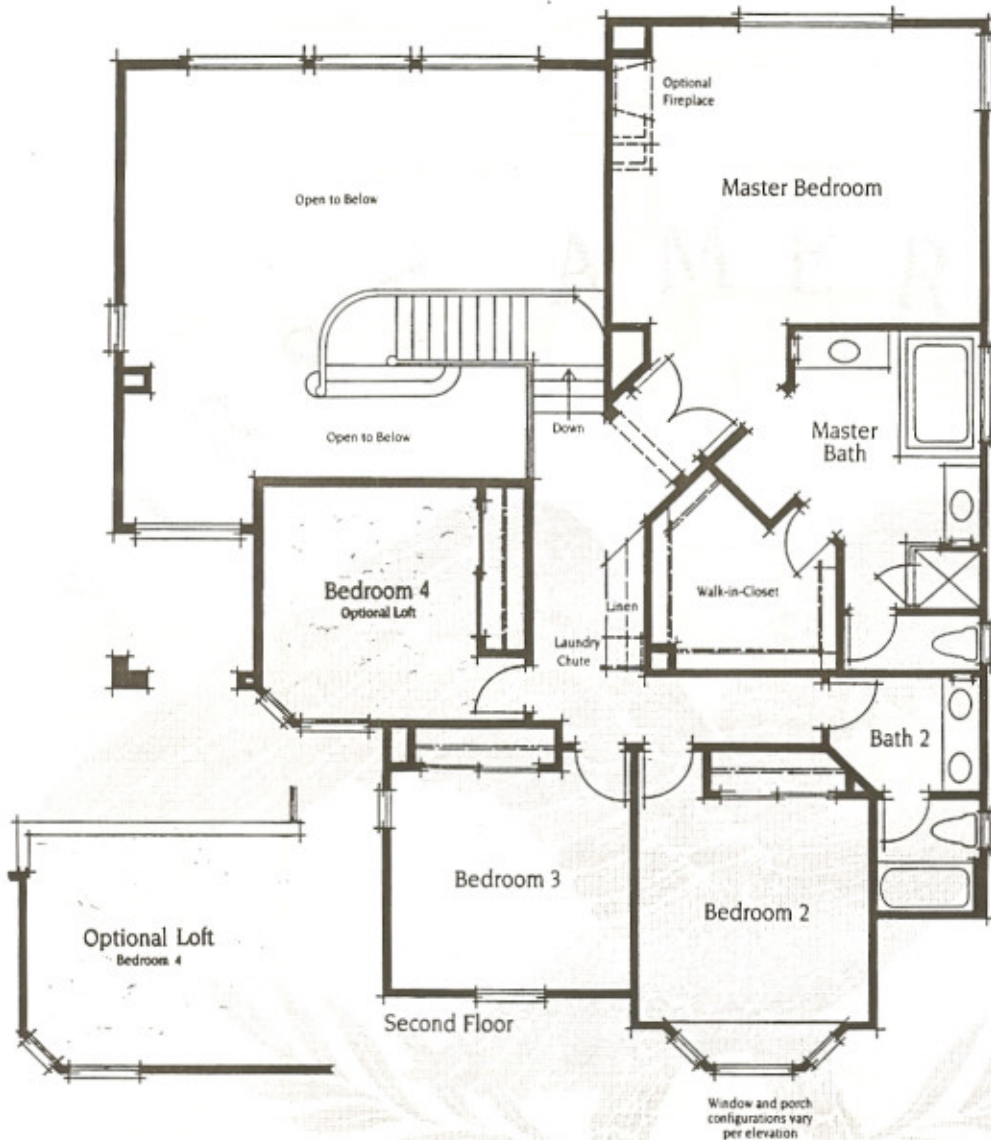

Windjammer

PLAN THREE

2,887 Square Feet

Five Bedrooms

Three Baths

Options

Den at Bedroom 5

Loft at Bedroom 4

Fireplace at Master Bedroom

*In an effort to develop a better product,
we reserve the right to change elevations,
specifications, materials and prices
without notice.*

P L A N T H R E E

PACIFICUM