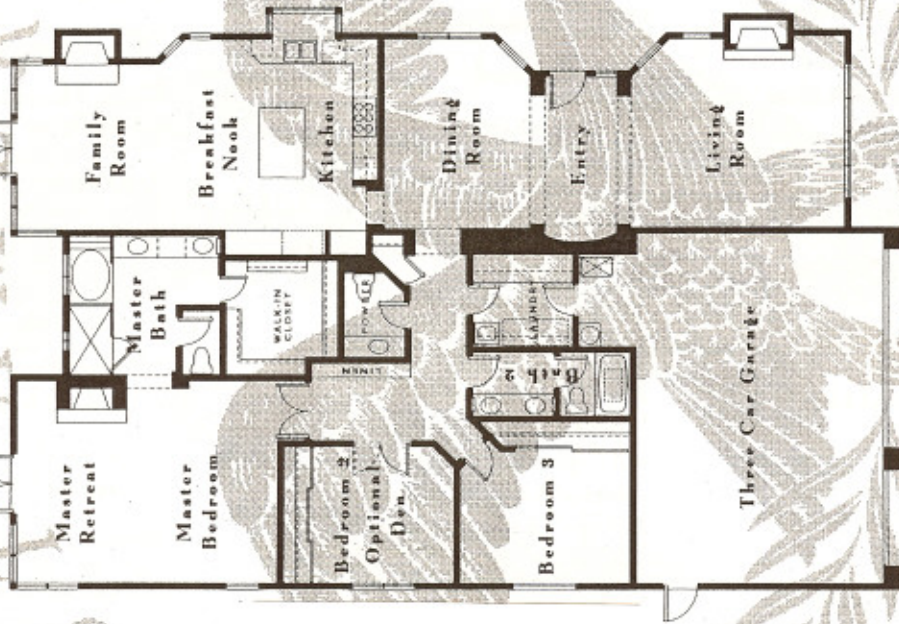

"PAVONA" in Aviara

*Arione*

Plan One A • 2340 Sq. Ft.

3 Bedroom • Master Retreat • 2 1/2 Bath