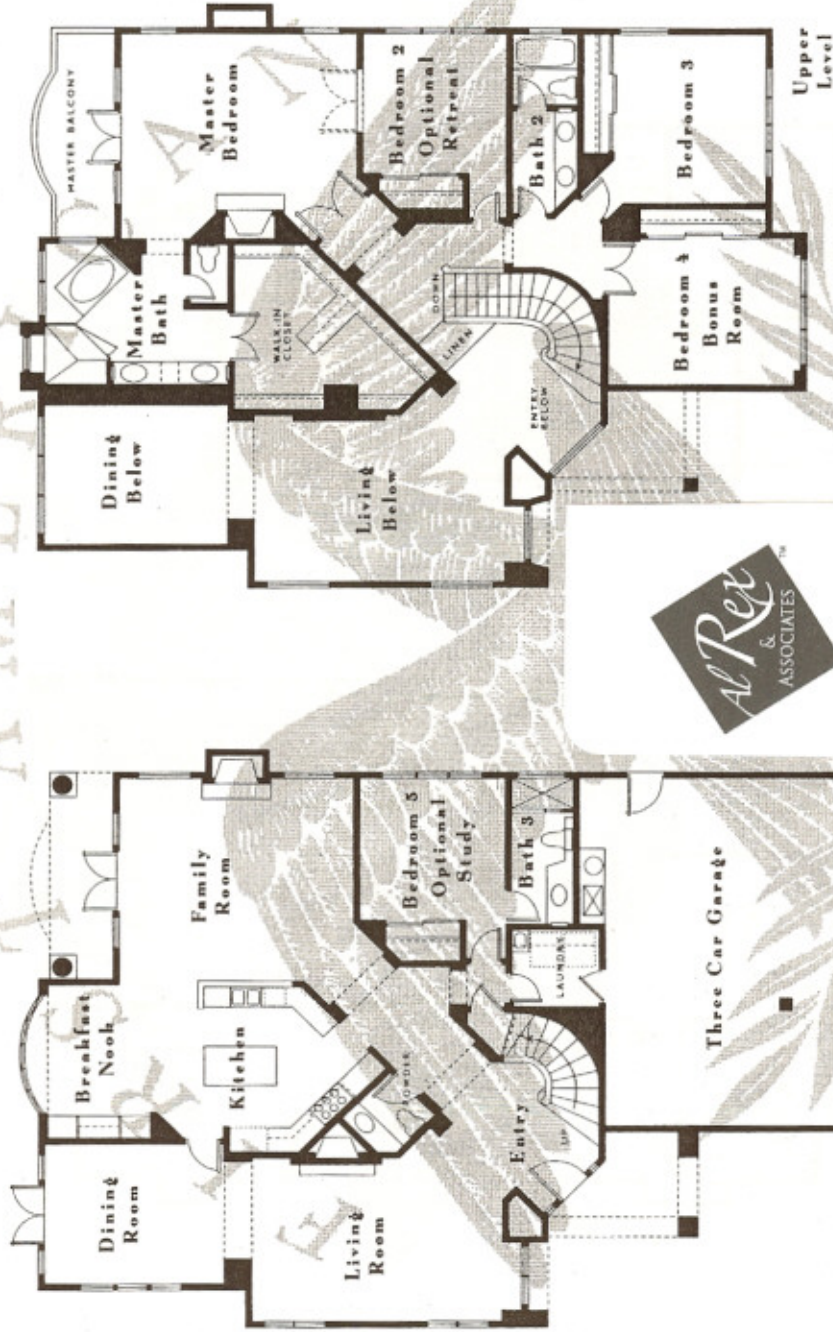

PAVONA in Aviara

*Luwara*

Plan Two AR • 3285 Sq. Ft.

5 Bedroom • Master Balcony • 3 1/2 Bath