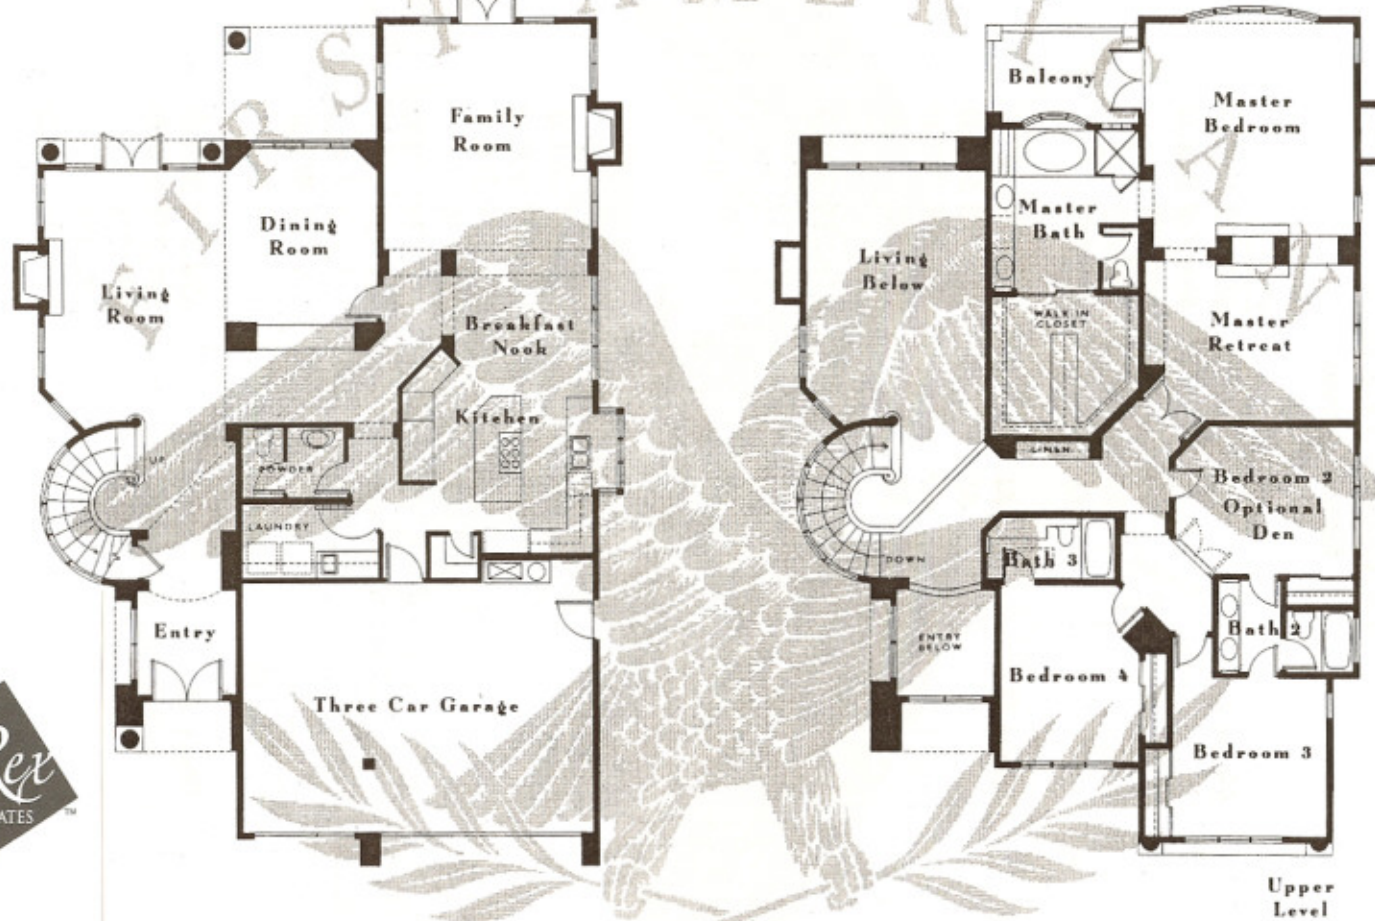

PAVONA in Aviara

*Verdelli*

Plan Four AR • 3522 Sq. Ft.

*4 Bedroom • Master Retreat • 3 1/2 Bath*