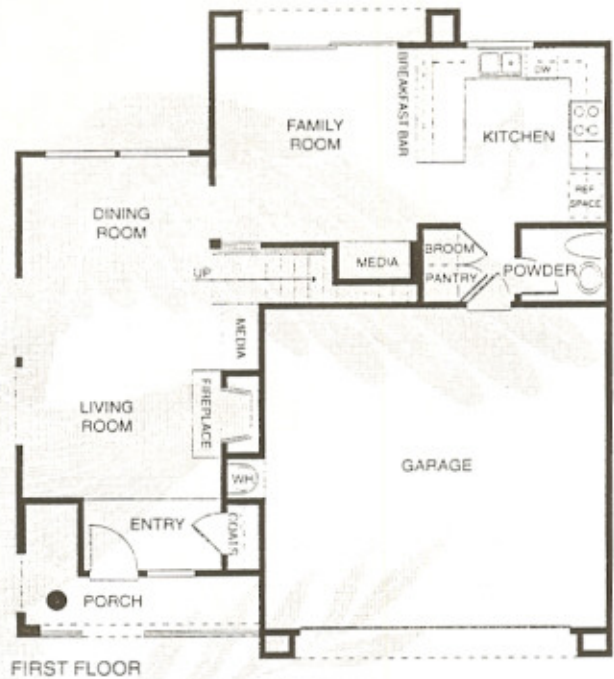

RESIDENCE TWO

Approximately 1,743 to 1,861 square feet

- Four bedrooms, two and one-half baths
- Comfortable family room with media niche
- Cozy living room with wood-burning fireplace and media niche
- Bright kitchen with breakfast bar
- Luxurious master bedroom
- Optional loft or bonus room at fourth bedroom
- Attached two-car garage

Preliminary Designs