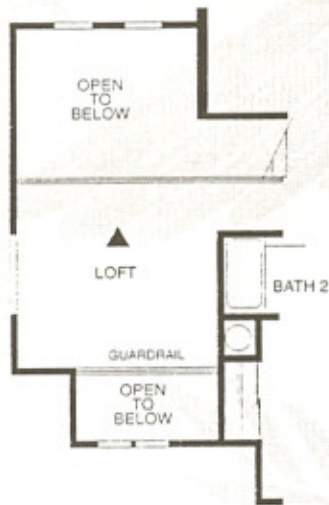

RESIDENCE TWO

Approximately 1,743 to 1,861 square feet

- Four bedrooms, two and one-half baths
- Comfortable family room with media niche
- Cozy living room with wood-burning fireplace and media niche
- Bright kitchen with breakfast bar
- Luxurious master bedroom
- Optional loft or bonus room at fourth bedroom
- Attached two-car garage