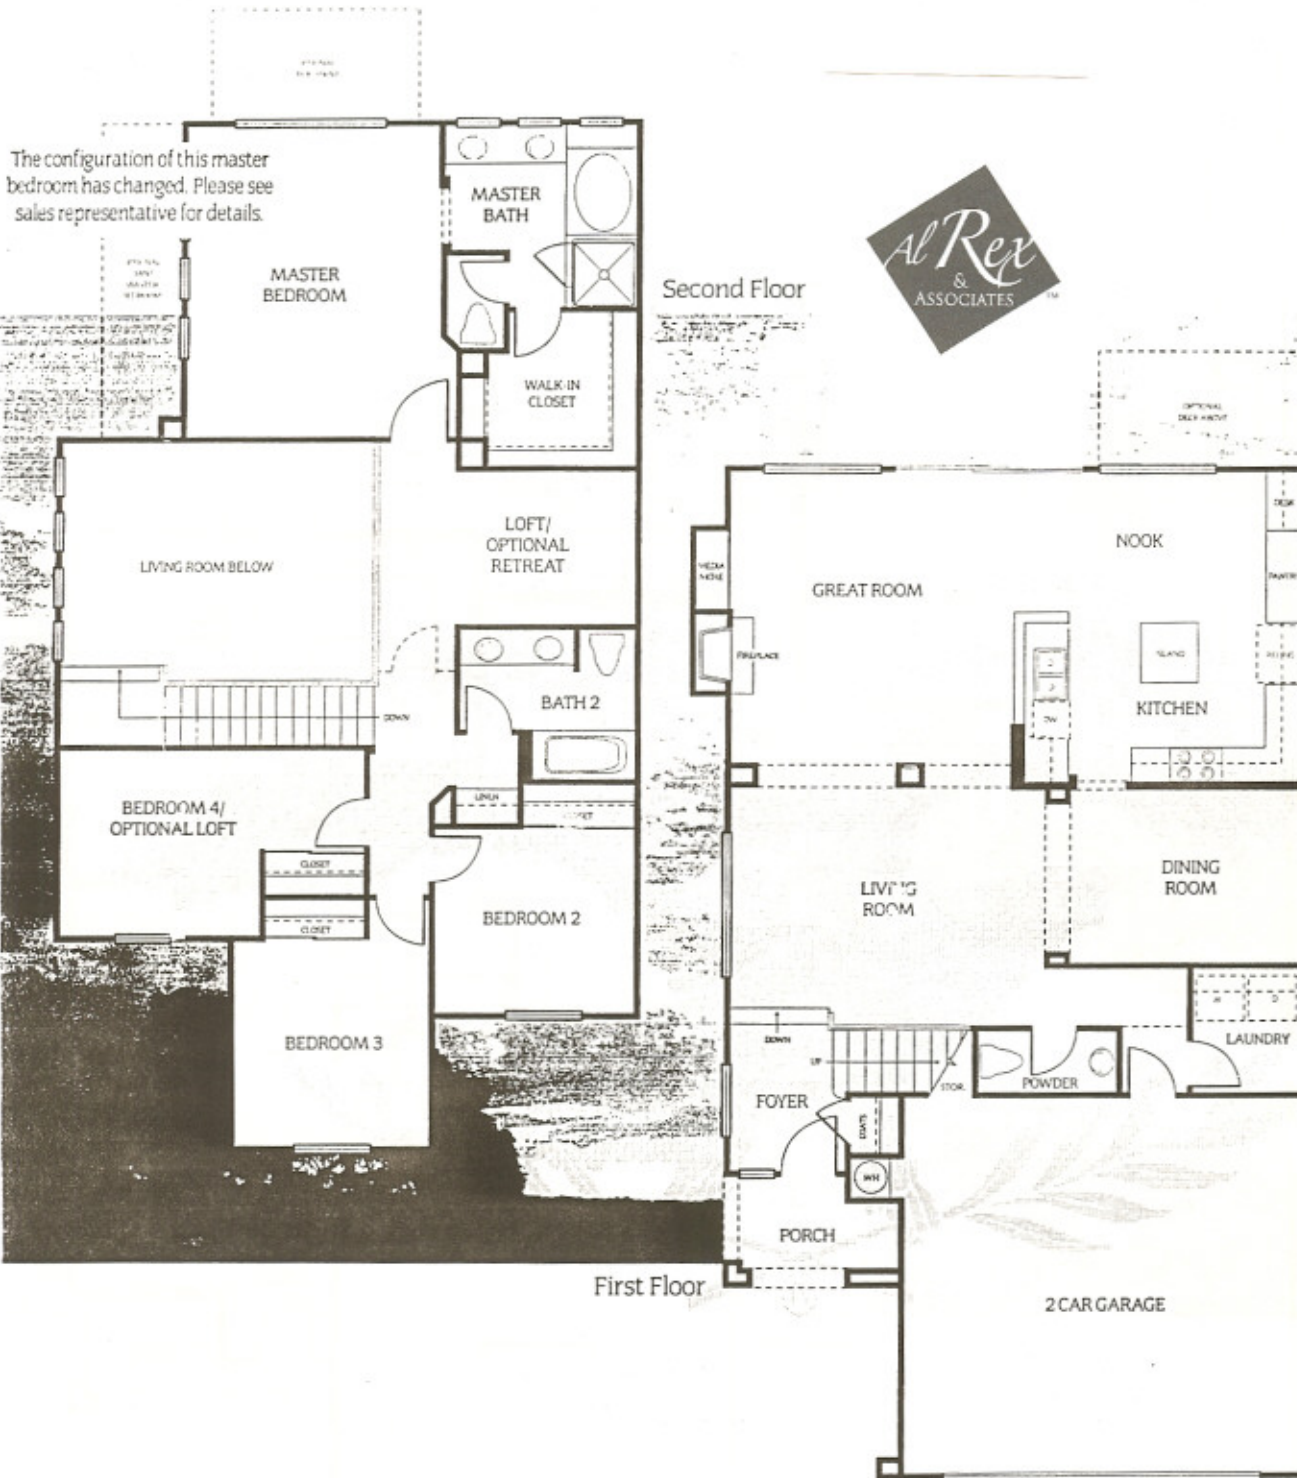

RESIDENCE FOUR

The configuration of this master bedroom has changed. Please see sales representative for details.

2,203 square feet • Two-story • Four bedrooms plus loft • 2 1/2 baths • Optional loft
 Optional deck off master suite • Great room with fireplace and media niche • Private dining room
 Separate living room • Kitchen with center island and breakfast nook • Indoor laundry room