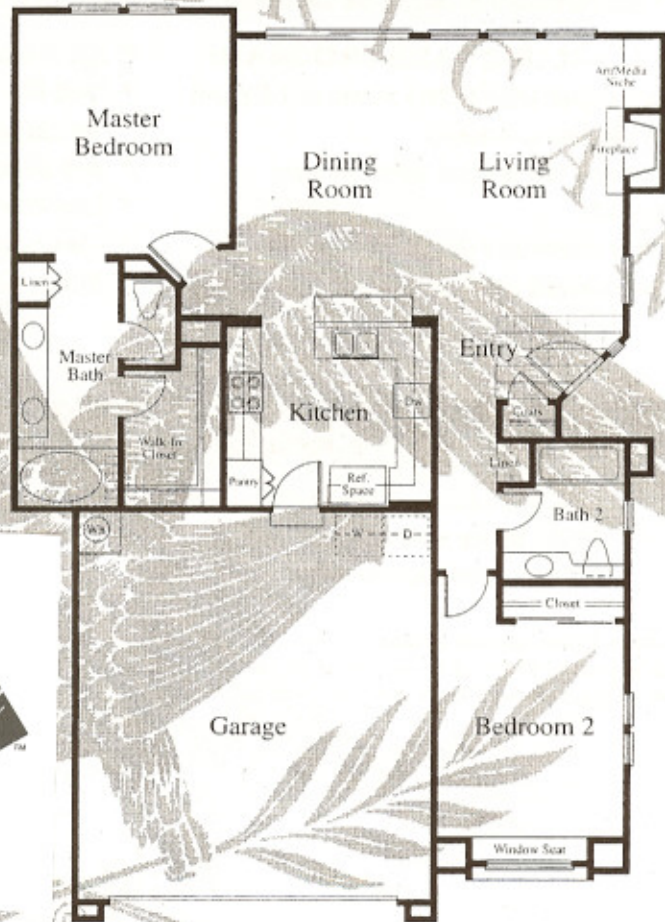

P L A N I

Two Bedroom

Two Bath

Single Level

Approximately 1,213 sq. ft.

A private side entry welcomes you to this comfortable, airy single level home. The living room has a warming fireplace and art or media niche. Volume ceilings and custom window treatments add a dramatic touch. The gourmet kitchen offers a convenient serving bar and roomy pantry. The luxurious master suite features a pampering oval tub and shower, as well as a huge walk-in closet. A window seat in the second bedroom offers a cozy spot for reading or relaxing.