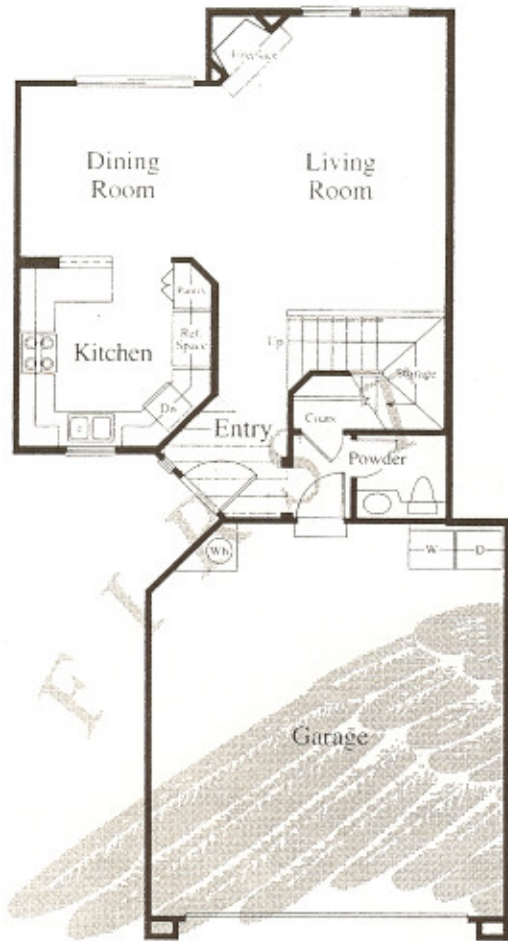

P L A N 2

First Floor

A M E R I C A

Two Bedroom and Loft
Two-and-a-half Bath
Two Story
Approximately 1,481 sq. ft.

From the tiled entry foyer of this home, your eyes are immediately drawn to the spacious living room with corner fireplace and dramatic soaring ceiling. The formal dining room is perfect for dinner parties or entertaining. The carefully-planned kitchen has a convenient serving bar and roomy pantry. Upstairs, the loft makes an ideal library, studio or media room. The private master suite features a private deck and spacious walk-in closet. The second bedroom is actually a second master suite, with its own private bath.