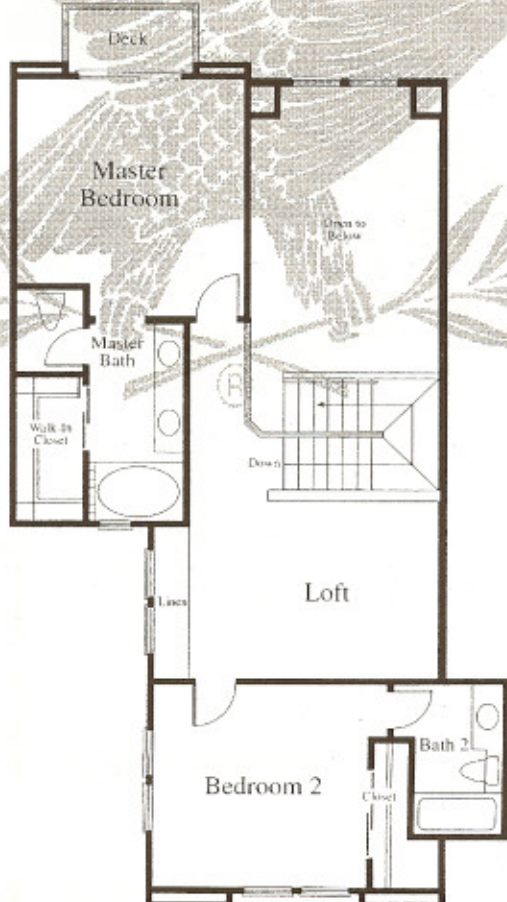

P L A N 2

First Floor

A M E R I C A

Two Bedroom and Loft
Two-and-a-half Bath
Two Story
Approximately 1,481 sq. ft.

From the tiled entry foyer of this home, your eyes are immediately drawn to the spacious living room with corner fireplace and dramatic soaring ceiling. The formal dining room is perfect for dinner parties or entertaining. The carefully-planned kitchen has a convenient serving bar and roomy pantry. Upstairs, the loft makes an ideal library, studio or media room. The private master suite features a private deck and spacious walk-in closet. The second bedroom is actually a second master suite, with its own private bath.