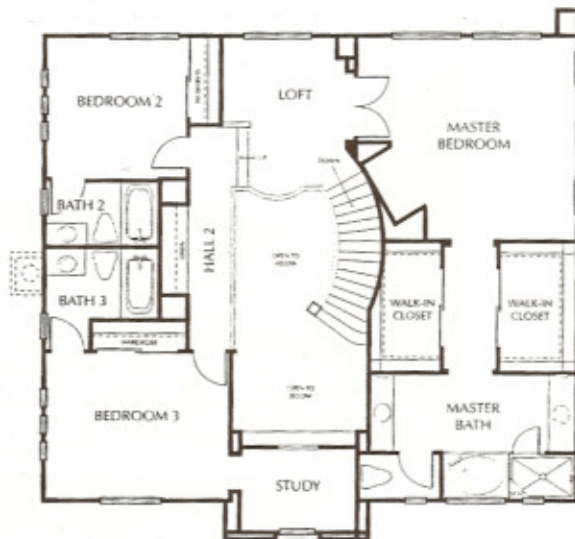

Sausalito Plan Two

2,812 SQUARE FEET
 4 BEDROOMS PLUS LOFT
 4½ BATHS
 2 CAR GARAGE AND
 3RD CAR SWING GARAGE
 OPTIONAL FLEX SPACE

First Floor

Second Floor