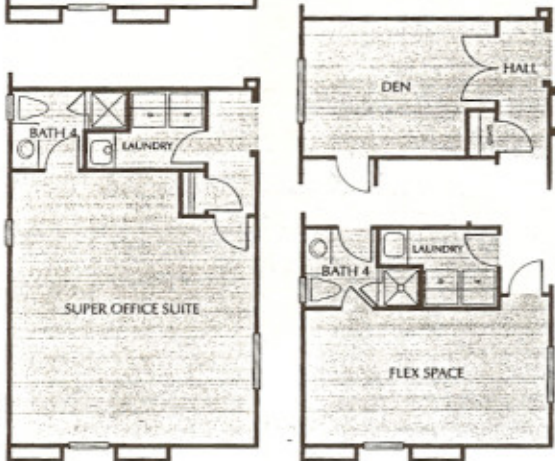

Sausalito Plan Two

2,812 SQUARE FEET
 4 BEDROOMS PLUS LOFT
 4½ BATHS
 2 CAR GARAGE AND
 3RD CAR SWING GARAGE
 OPTIONAL FLEX SPACE

First Floor

Second Floor