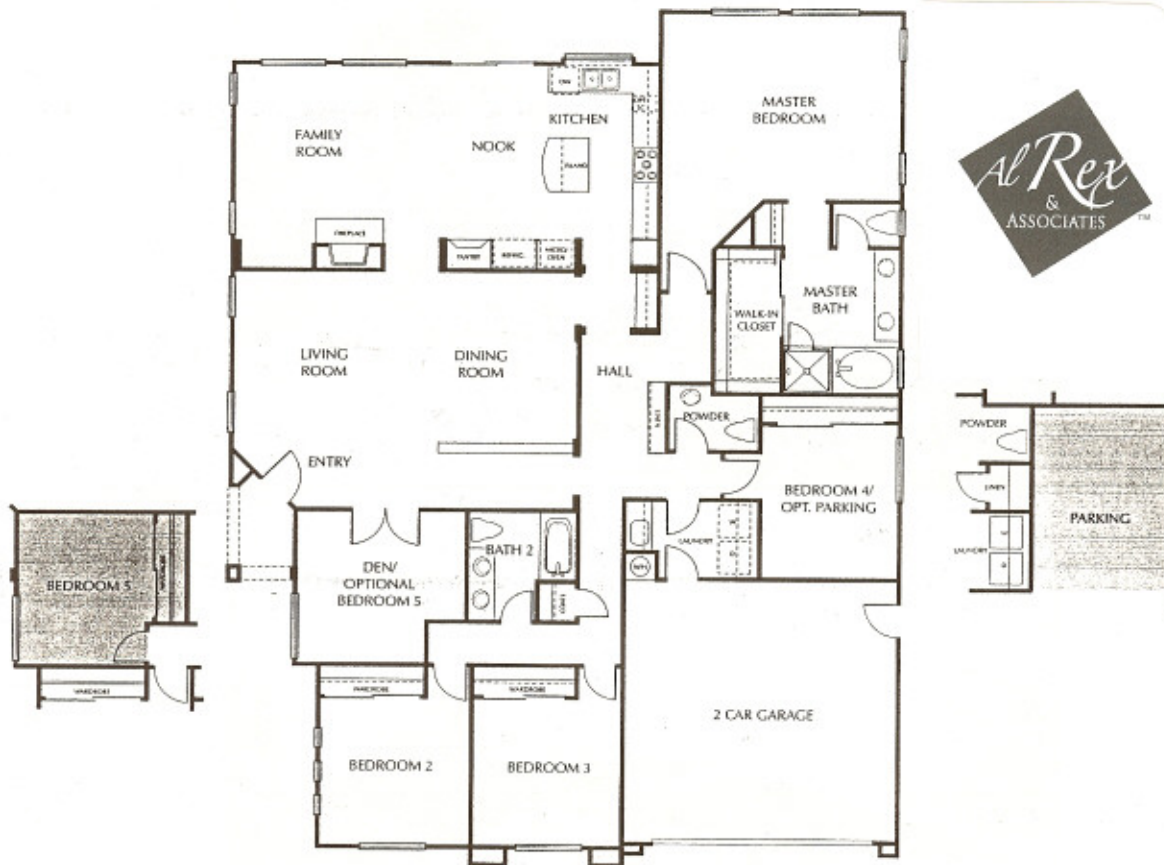

# Solvang Plan One

2,490 SQUARE FEET  
4 BEDROOMS PLUS DEN  
2 1/2 BATHS, 2 CAR GARAGE  
OPTIONAL 3RD CAR  
GARAGE SPACE

First Floor