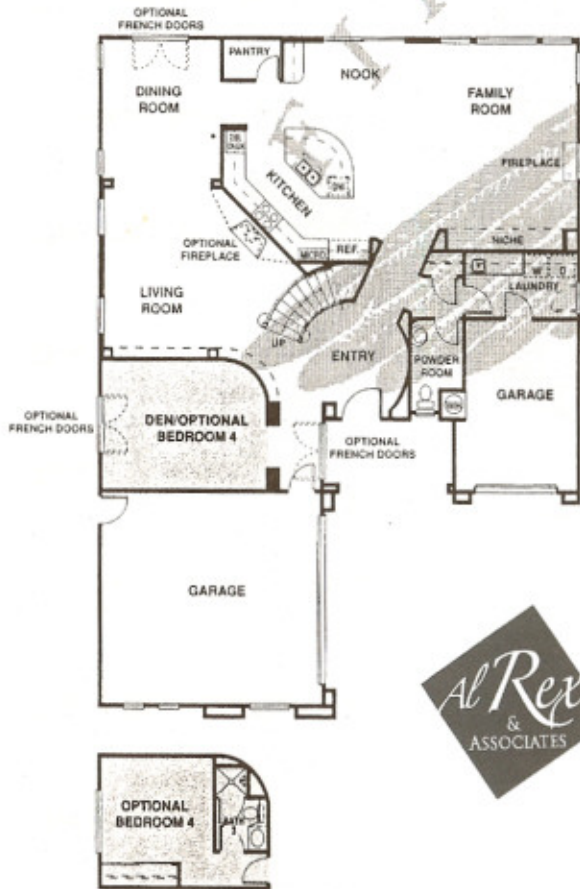

RESIDENCE THREE

SERENATA

Three Bedrooms

Two & One-Half Baths

Three Car Split-Garage

Den

Media Room

Optional Loft,

Fourth & Fifth Bedrooms/

Third & Fourth Baths

Approximately 3,690 Sq. Ft.

First Floor

Second Floor