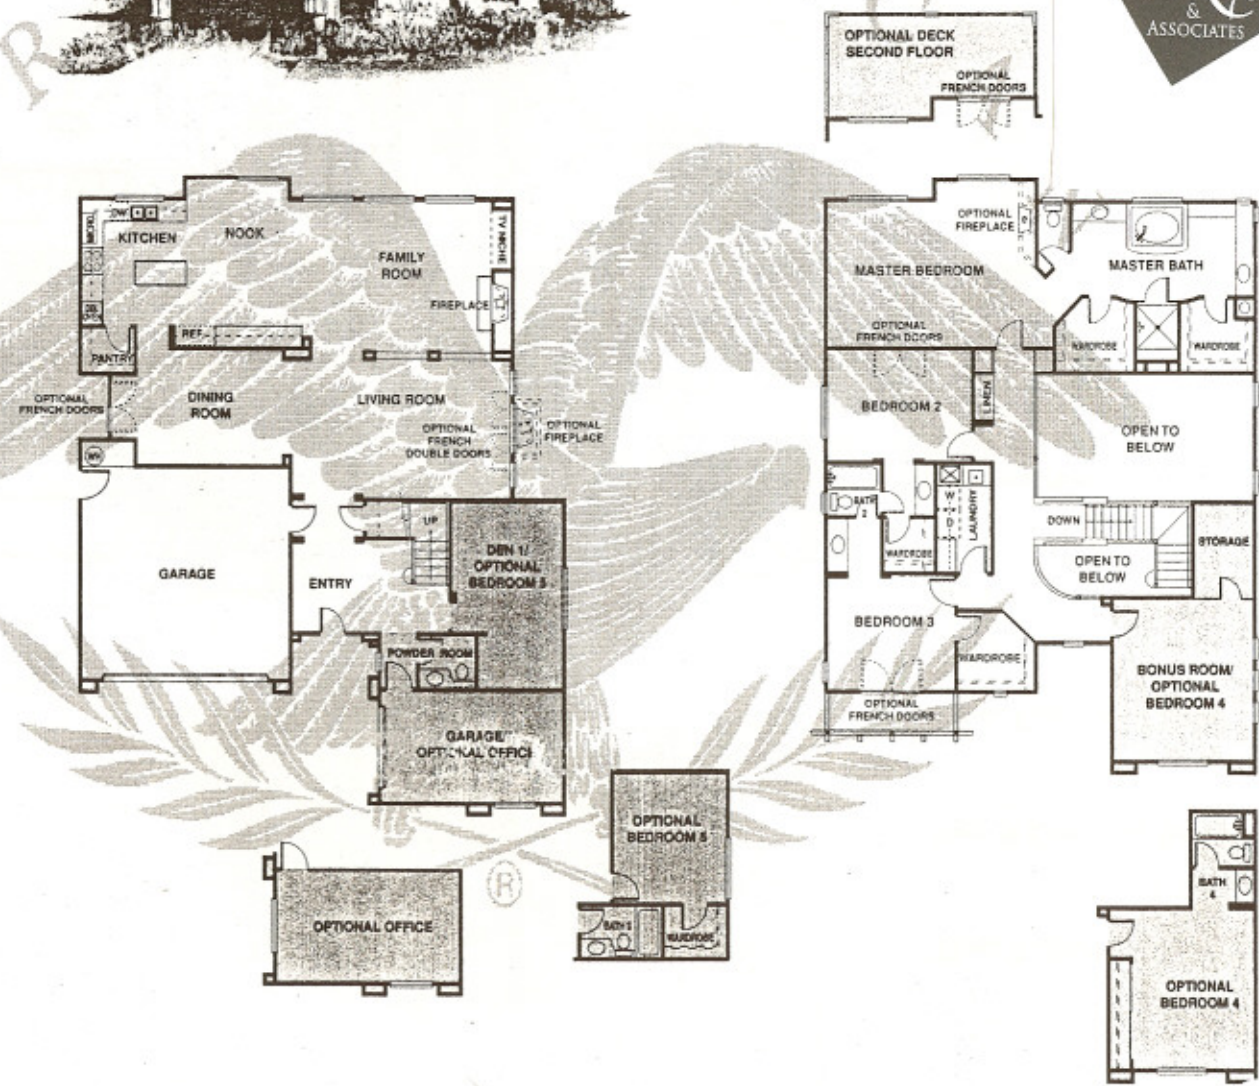

RESIDENCE TWO

SERENATA

Three Bedrooms

Two & One-Half Baths

Three Car Split-Garage

Den

Bonus Room

Optional Office,

Fourth & Fifth Bedrooms/

Third & Fourth Baths

Approximately 3,340 Sq. Ft.

First Floor

Second Floor