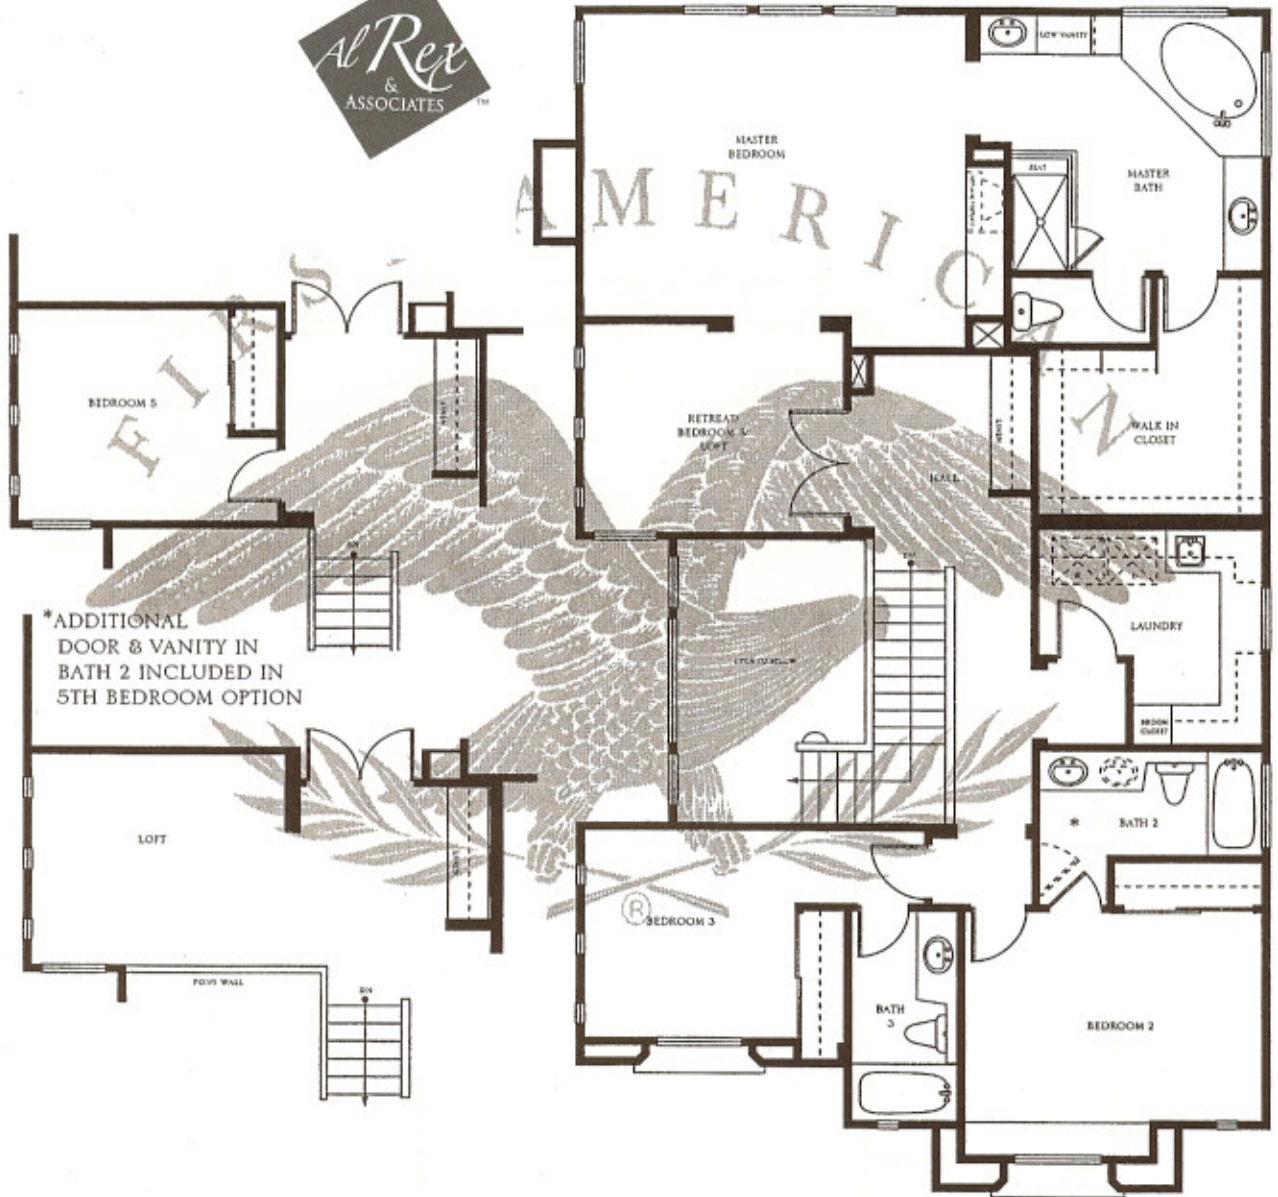

# RESIDENCE 4

FIRST FLOOR

2,797 SQ. FT., 3 BEDROOMS, MASTER BEDROOM RETREAT & STUDY, 2 1/2 BATHS

# RESIDENCE 4

SECOND FLOOR

2,797 SQ. FT. 3 BEDROOMS. MASTER BEDROOM RETREAT & STUDY. 2 1/2 BATHS