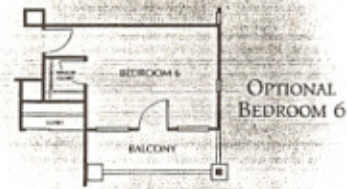

### OPTIONS/ALTERNATES

MASTER RETREAT OR LOFT AT BEDROOM TWO  
 DEN AT BEDROOM FOUR  
 IMAGINATION ROOM OR BEDROOM FIVE AT  
 SINGLE GARAGE  
 BALCONY AT MASTER  
 (Subject to availability)

**SeaCliff**  
 PLAN THREE R

4 Bedrooms + Bonus Room  
 2 3/4 Baths 3-Car Garage  
 2,950 Square Feet to 3,174 Square Feet  
 (This plan is not on the model tour)