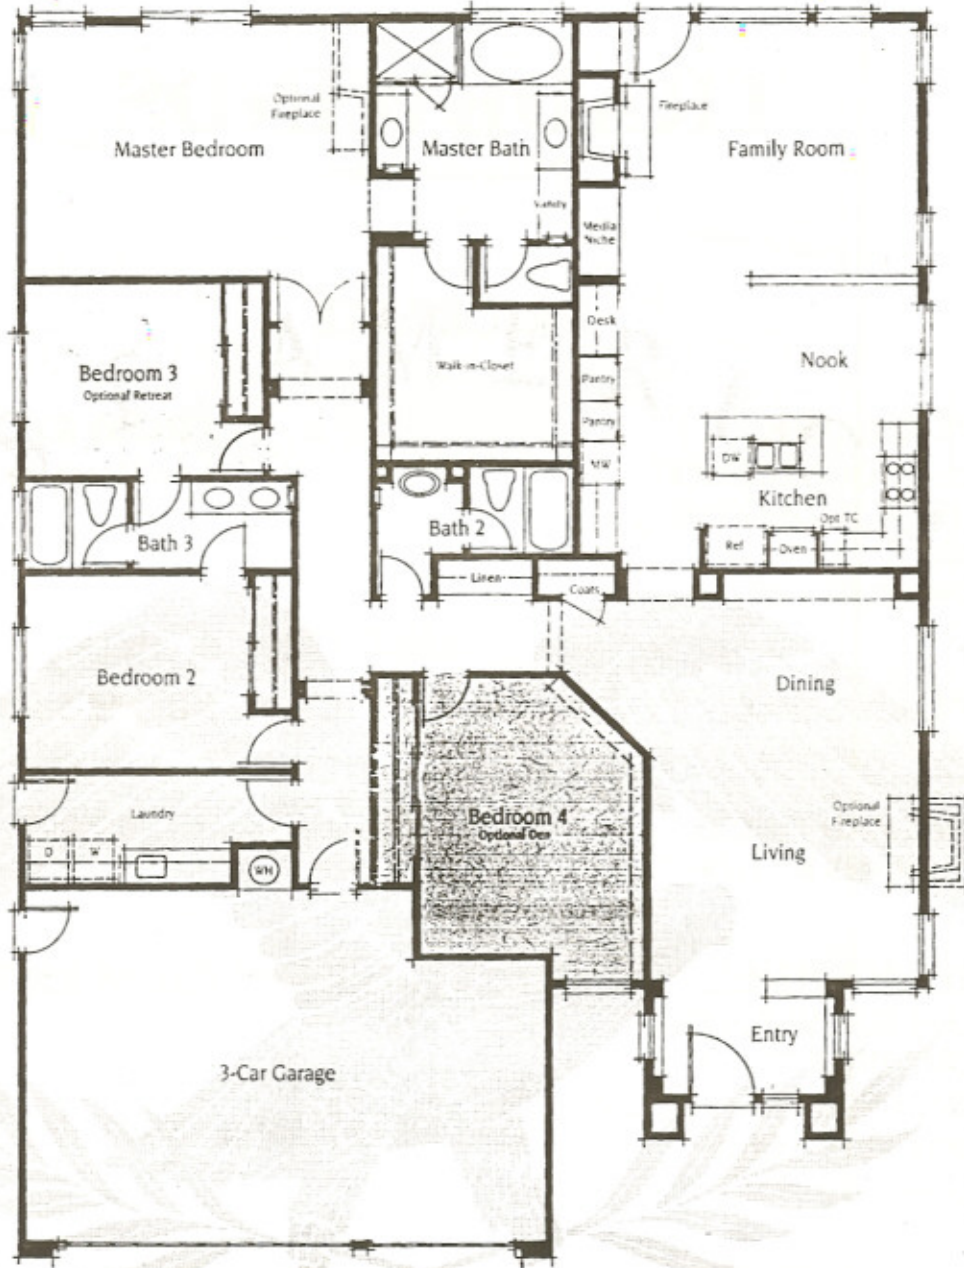

P L A N O N E

Mariner

G A T

Graphic Architects

TERRA AUSTRALIS