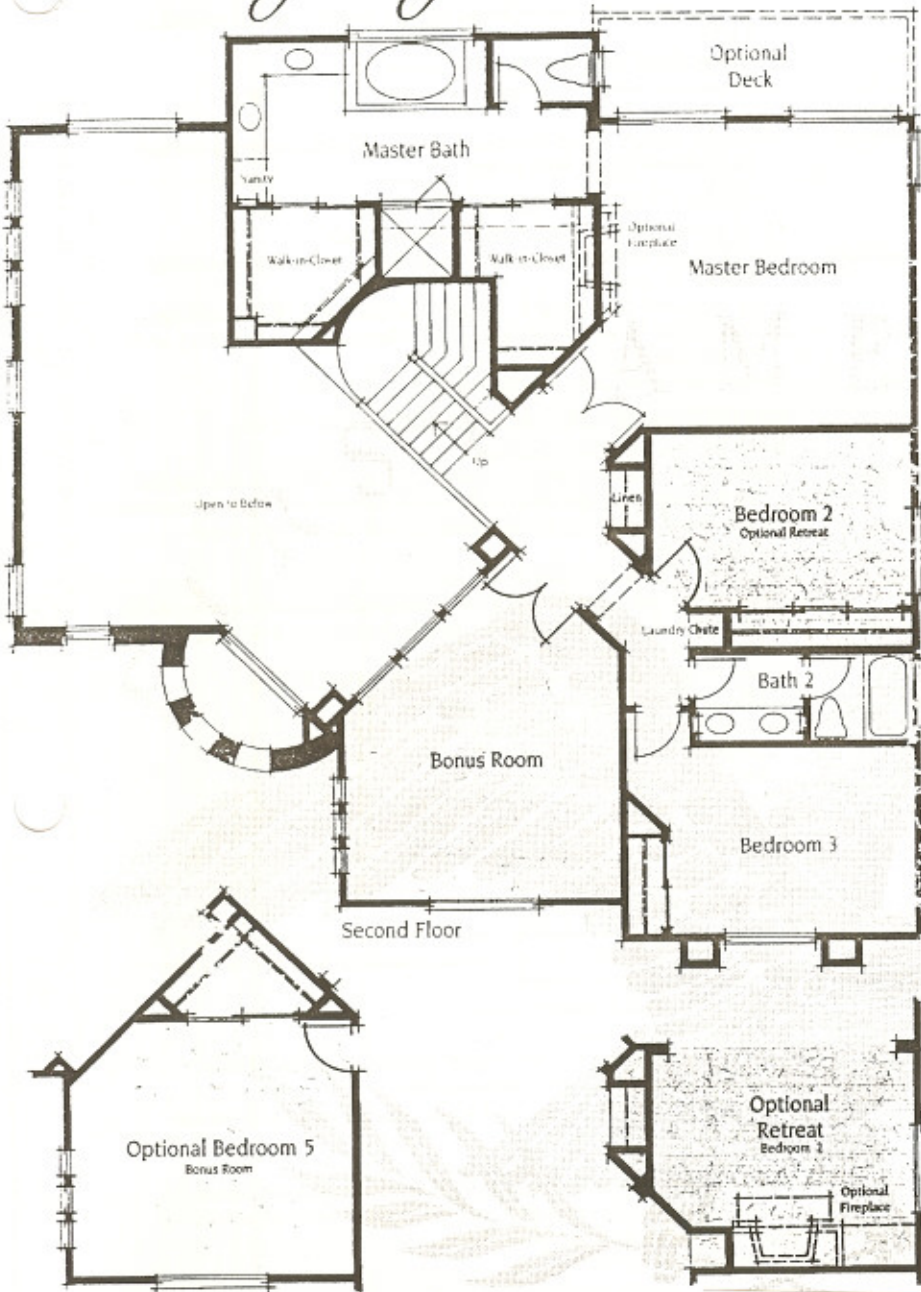

# Voyager

PLAN THREE

3,324 Square Feet

Four Bedrooms

Den and Bonus Room

Two and Three-Fourths Baths

*Options*

Bedroom 5 at Bonus Room

Retreat at Bedroom 2

Bedroom 6 at Den

Super Family Room

*In an effort to develop a better product,  
we reserve the right to change elevations,  
specifications, materials and prices  
without notice.*