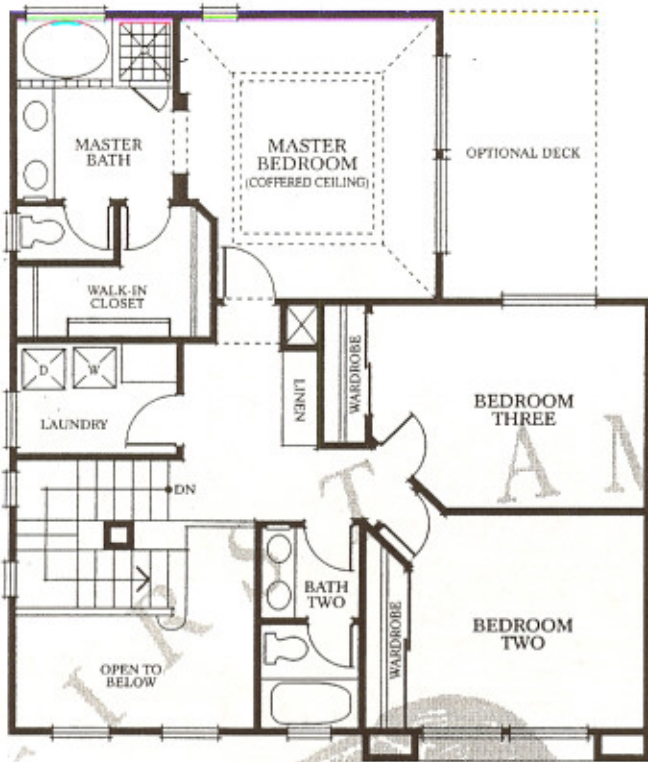

"TRAMONTO"

*Privacy. Luxury. Tranquility.
They converge here, creating a
peaceful living environmer
just perfect for your life,
and your style.*

Second Level

Main Level

RESIDENCE ONE

- 1,740 Square Feet
- 3 Bedrooms
- 2 1/2 Baths

All square footages are approximate.