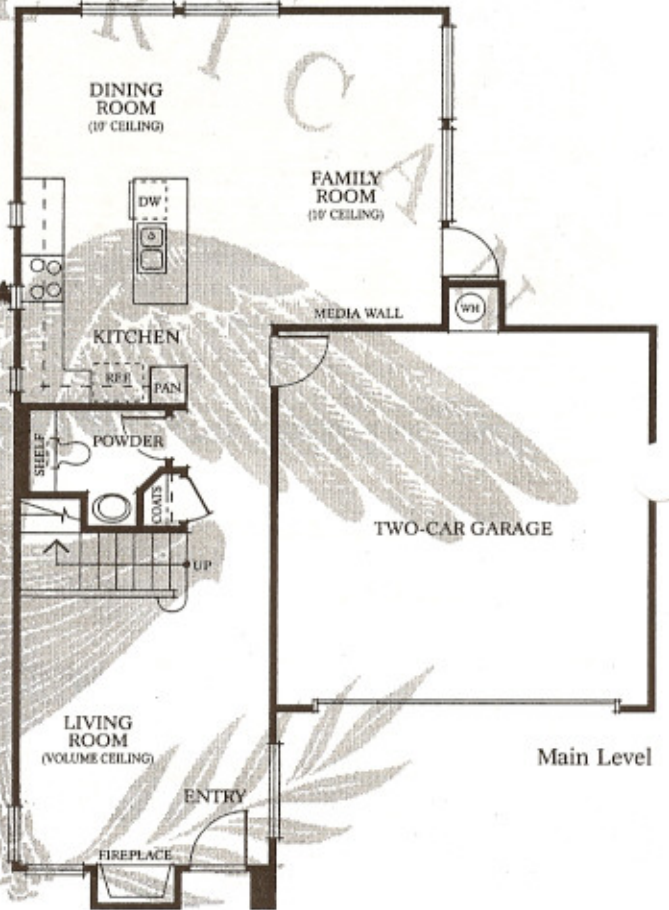

"TRAMONTO"

*Privacy. Luxury. Tranquility.
They converge here, creating a
peaceful living environmer
just perfect for your life,
and your style.*

Second Level

Main Level

RESIDENCE ONE

- 1,740 Square Feet
- 3 Bedrooms
- 2 1/2 Baths

All square footages are approximate.