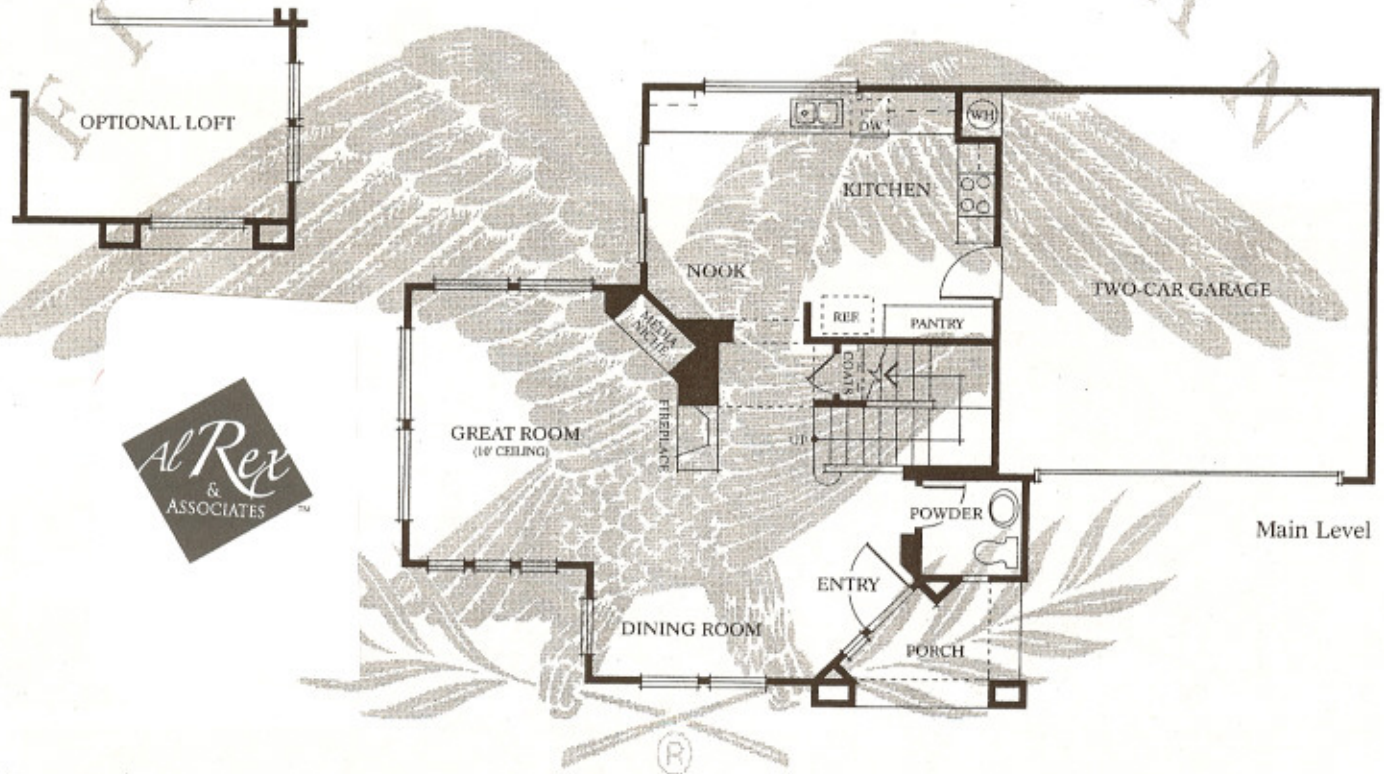

The ideal entertainment space.  
 Cozy relaxation spots.  
 The utmost in elegance and  
 convenience – just what you've  
 always wanted.

"TRAMONTO"

All square footages are approximate.

RESIDENCE TWO

1,947 Square Feet  
 3 Bedrooms  
 2 1/2 Baths