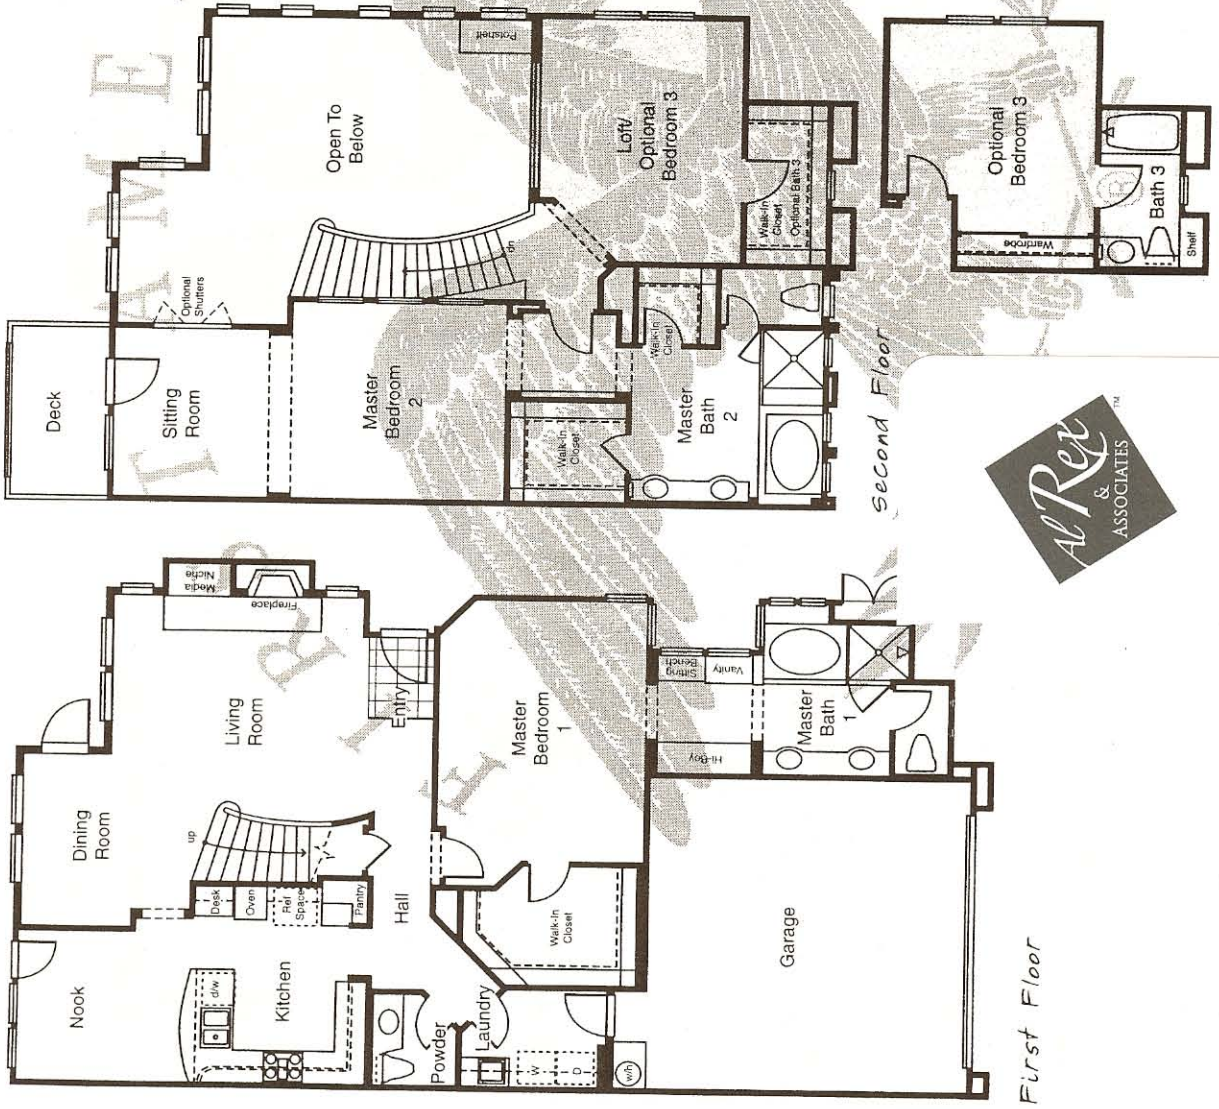

Lisbon

- 2,272 square Feet
- Two story
- 2 Master Suites (1 Downstairs)
- Optional 3rd Bedroom
- 2 and One-Half Baths (Optional 3rd Bath)
- Gourmet Kitchen
- Breakfast Nook
- Formal Living Room
- Formal Dining Room
- Deck Retreat Off Master Suite

TAMERICO

Bedroom 3 Option