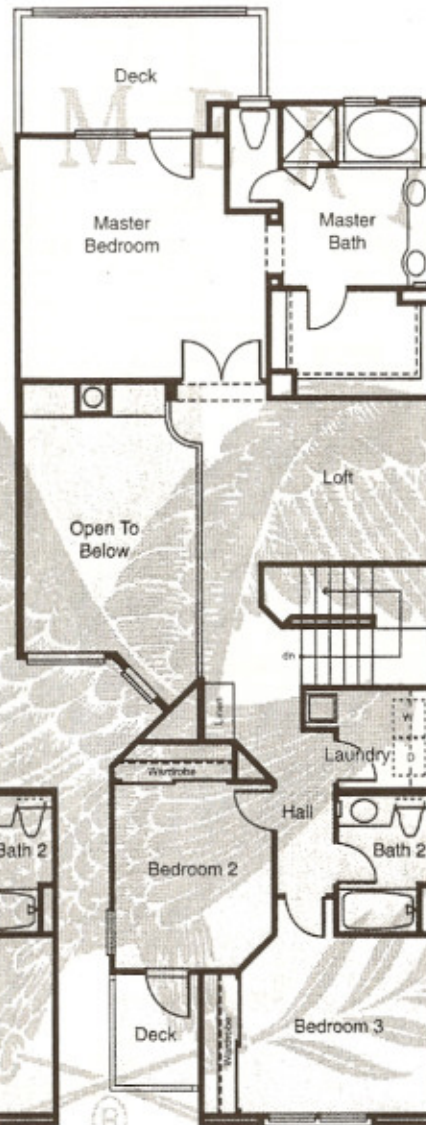

First Floor

Clerestory Option

Master Bedroom 2 Option

Second Floor

Vienna

- 2,144 Square Feet
- Two story
- 3 Bedrooms
- Optional 2 Master suites
- 2 and One-Half Baths
- Gourmet Kitchen
- Breakfast Nook
- Family Room
- Formal Living Room
- Formal Dining Room
- Deck Retreat Off Master suite