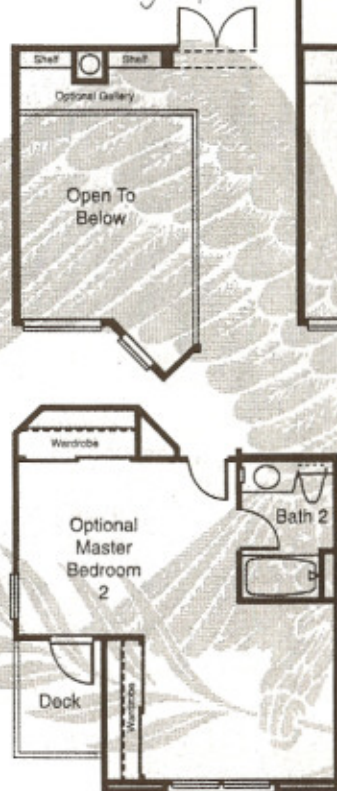

First Floor

Clerestory Option

Master Bedroom 2 Option

Second Floor

Vienna

- 2,144 Square Feet
- Two story
- 3 Bedrooms
- Optional 2 Master suites
- 2 and One-Half Baths
- Gourmet Kitchen
- Breakfast Nook
- Family Room
- Formal Living Room
- Formal Dining Room
- Deck Retreat Off Master suite